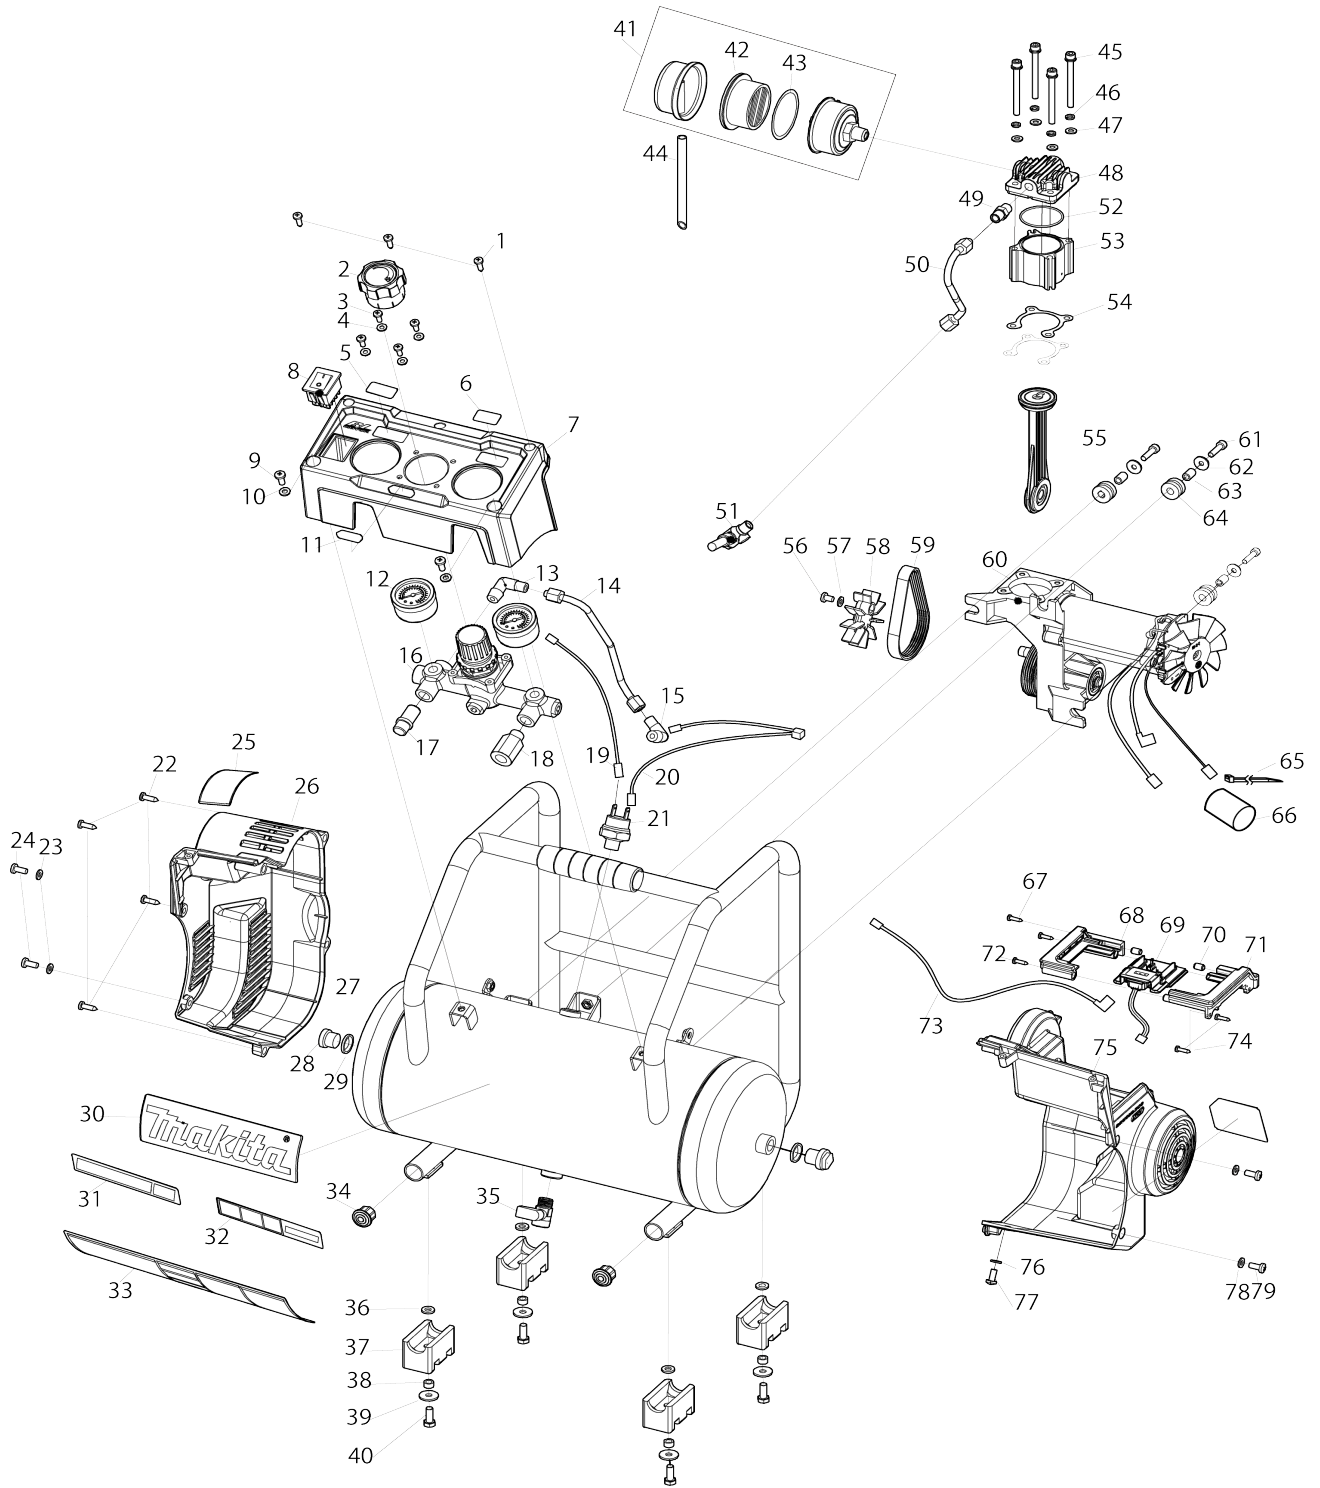

Model No.AC001G CORDLESS AIR COMPRESSOR

Model No.AC001G CORDLESS AIR COMPRESSOR

Bản vẽ	Mã Phụ tùng	Mô tả	Tương ứng với	Số lượng	Cũ/ Mới	Ghi chú 1	Ghi chú 2
001	HY00001197	TAPPING SCREW ST4.2X16		3			
002	HY00000996	REGULATOR KNOB		1			
003	HY00001193	BIND HEAD SCREW M4X12		4			
004	HY00001201	FLAT WASHER 4		4			
005	HY00001140	TANK LABEL		1	*		
005-1	HY00001141	TANK LABEL	X	1			
006	HY00001142	TOOL LABEL		1	*		
006-1	HY00001143	TOOL LABEL	X	1			
007	HY00001144	COVER F		1			
008	HY00001145	SWITCH		1			
009	HY00001194	BIND HEAD SCREW M5X12		2			
010	HY00001200	FLAT WASHER 5		2			
011	HY00001146	XGT LOGO LABEL		1			
012	HY00000344	PRESSURE GAUGE L		2			
013	HY00001139	ELBOW 6-R1/4		1			
014	HY00001147	PIPE 6 SET (OUT)		1			
015	HY00001139	ELBOW 6-R1/4		1			
016	HY00001202	REGULATOR R1/4 NPT1/4 COMPLETE		1	*		
016-1	HY00001149	REGULATOR R1/4 COMPLETE	X	1			
017	HY00000999	SAFETY VALVE COMPLETE NPT1/4		1	*		
017-1	HY00001150	SAFETY VALVE COMPLETE R1/4(P T1)	X	1			
018	HY00000338	QUICK COUPLER L R1/4		1			
019	HY00001152	LEAD UNIT YELLOW		1			
020	HY00001153	LEAD UNIT BLACK & WHITE		1			
021	HY00001154	PRESSURE SWITCH		1	*		
021-1	HY00001253	PRESSURE SWITCH	O	1			
022	HY00001197	TAPPING SCREW ST4.2X16		4			
023	HY00001200	FLAT WASHER 5		2			
024	HY00001194	BIND HEAD SCREW M5X12		2			
025	HY00001155	CAUTION LABEL		1	*		
025-1	HY00001156	CAUTION LABEL	X	1			
026	HY00001157	COVER L		1			
027	HY00001158	TANK ASSEMBLY		1	*		
027-1	HY00001159	TANK ASSEMBLY	X	1			
028	HY00000307	HEX FLANGE BOLT G1/2(PF1/2)		2	*		
028-1	HY00000307	HEX FLANGE BOLT G1/2(PF1/2)	O	2			
029	HY00000308	RUBBER SEAL 20		2			
030	HY00001160	MAKITA LOGO LABEL		1			
031	HY00001186	INDICATION LABEL(QUIET)		1	*		
032	HY00001187	INDICATION LABEL(MODEL NO.)		1	*		
033	HY00001188	CAUTION LABEL		1	*		
033-1	HY00001206	CAUTION LABEL	X	1			
034	HY00001161	CAP 19		2			
035	HY00001000	DRAIN VALVE R1/4		1	*		
035-1	HY00000312	DRAIN VALVE R3/8	X	1	*		
035-2	HY00000312	DRAIN VALVE R3/8	O	1			