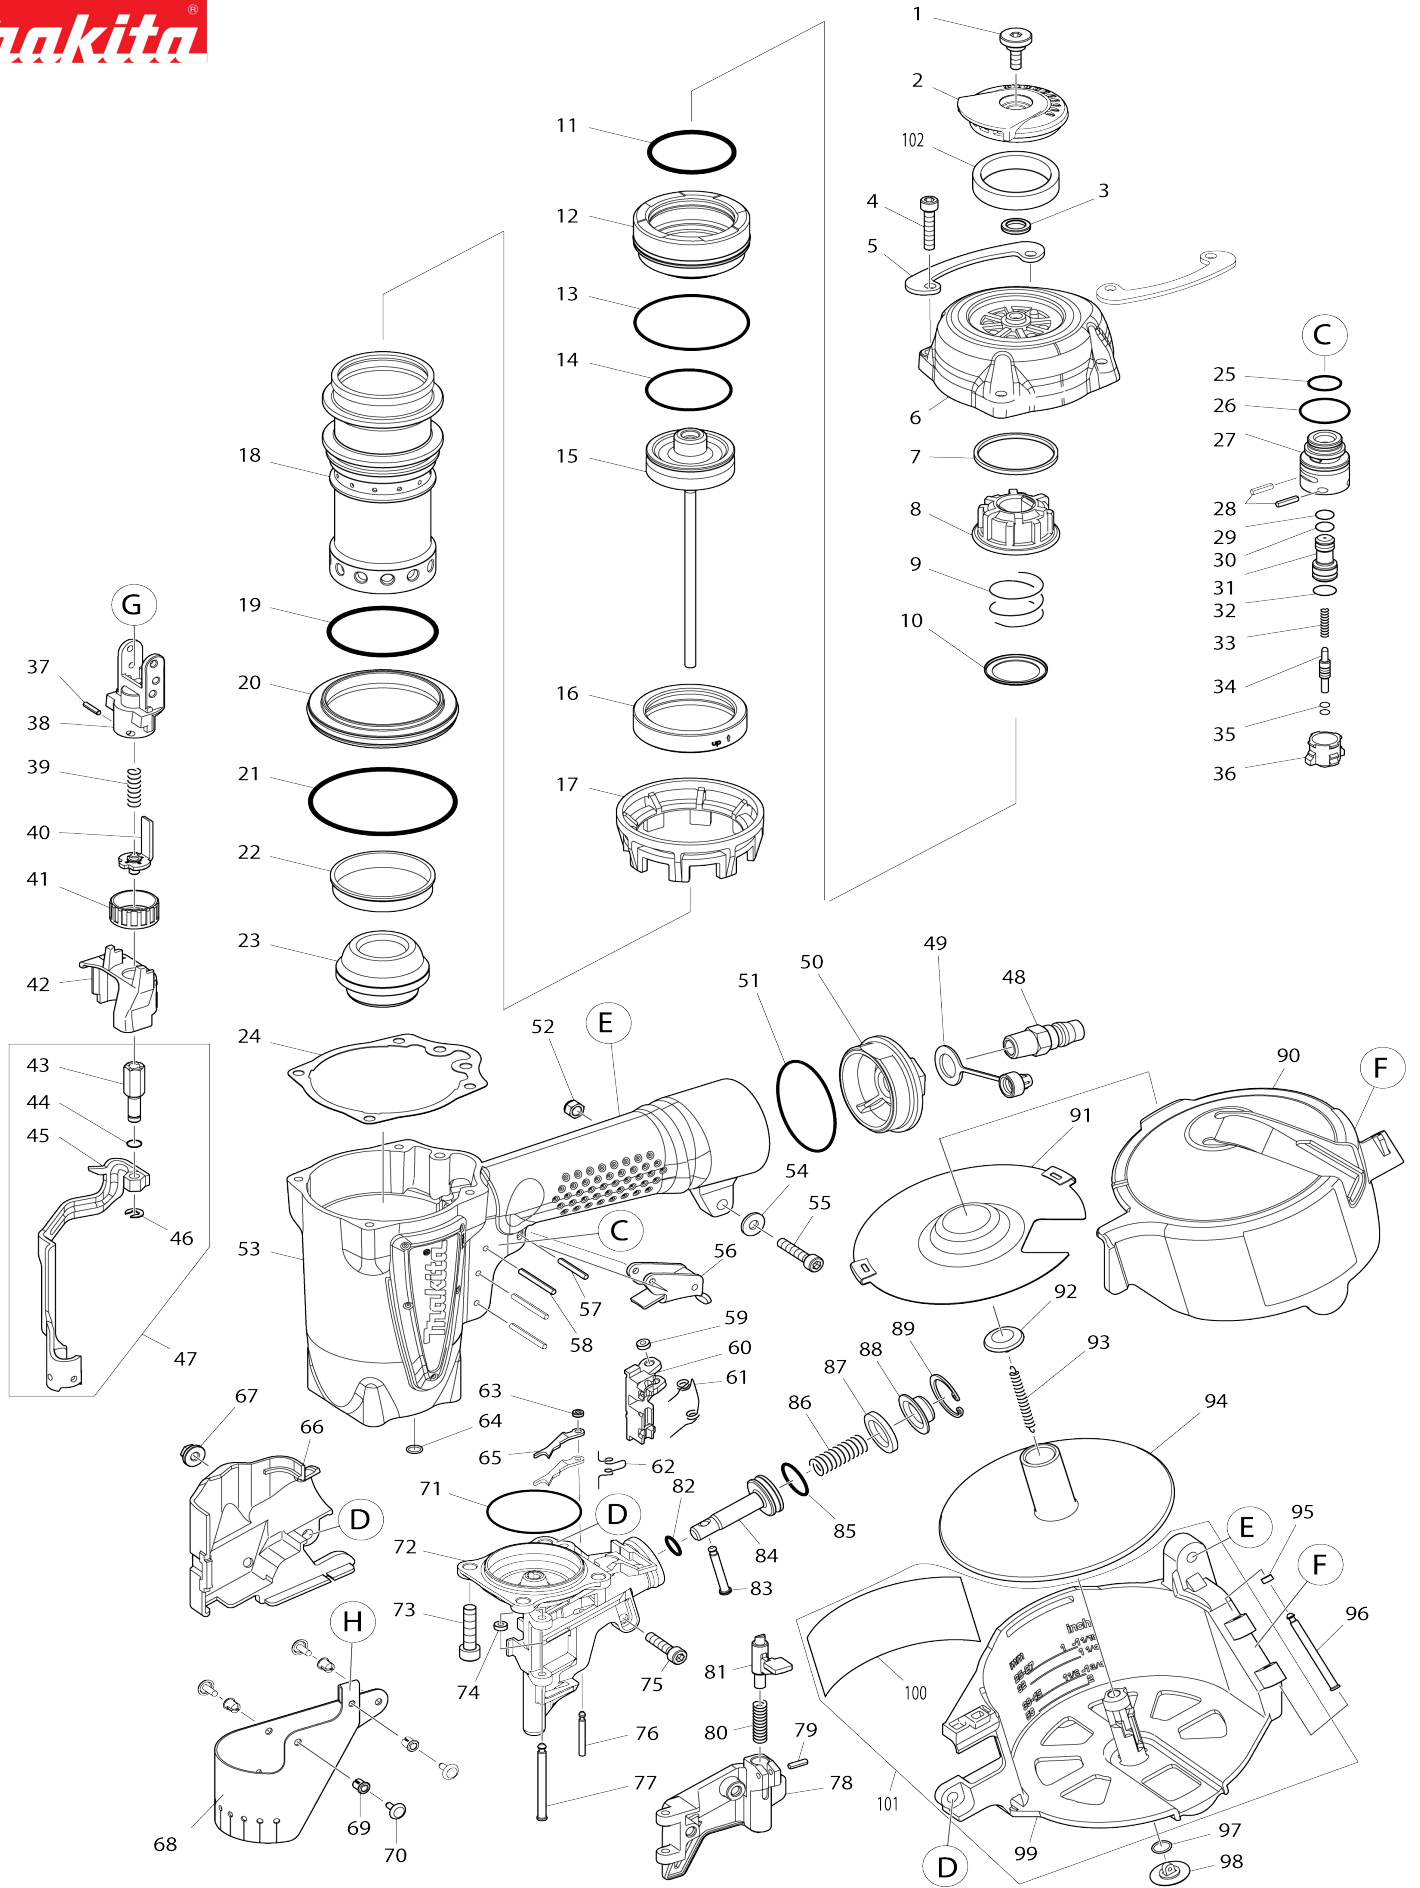

Model No. AN560 AIR NAILER

# Model No.AN560 AIR NAILER

Bản vẽ	Mã Phụ tùng	Mô tả	Tương ứng với	Số lượng	Cũ/ Mới	Ghi chú 1	Ghi chú 2
001	BA00000001	HEX.SOCKET HEAD BOLT M5X13		1			
002	BA00000003	EXHAUST COVER		1			
003	BA00000005	RUBBER PAD 10		1			
004	BA00000007	HEX.SOCKET HEAD BOLT M5X25		4			
005	BA00000002	REAR HOUSING GUARD		2			
006	BA00000172	TOP CAP COMPLETE		1			
007	BA00000008	FLAT WASHER 37		1			
008	BA00000014	REAR CUSHION		1			
009	BA00000173	COMPRESSION SPRING 23		1			
010	BA00000013	CAP WASHER 23		1			
011	BA00000011	O-RING 42		1			
012	BA00000171	HEAD VALVE		1			
013	BA00000012	O-RING 53		1			
014	BA00000017	O-RING 38		1			
015	BA00000018	DRIVER COMPLETE		1			
016	BA00000015	VALVE SEAT		1			
017	BA00000025	COLLAR		1			
018	BA00000168	CYLINDER		1			
019	BA00000020	O-RING 46.3*3.1		1			
020	BA00000169	CYLINDER SEPARATOR		1			
021	BA00000022	O-RING 60		1			
022	BA00000023	SHEET RING		1			
023	BA00000024	CUSHION F		1			
024	BA00000016	TOP CAP GASKET		1			
025	BA00000026	O-RING 12		1			
026	BA00000028	O-RING 19		1			
027	BA00000027	TRIGGER VALVE GUIDE		1			
028	BA00000036	SPRING PIN 3-12		2			
029	BA00000030	O-RING 6		1			
030	BA00000030	O-RING 6		1			
031	BA00000029	PILOT VALVE		1			
032	BA00000031	O-RING 9		1			
033	BA00000032	COMPRESSION SPRING 3		1			
034	BA00000033	TRIGGER VALVE STEM		1			
035	BA00000034	O-RING 3		2			
036	BA00000035	TRIGGER VALVE CASE		1			
037	BA00000074	SPRING PIN 2.5-10		1			
038	BA00000073	HOLDER		1			
039	BA00000075	COMPRESSION SPRING 6		1			
040	BA00000040	SEQUENTIAL TRIGGER		1			
041	BA00000077	ADJUSTER		1			
042	BA00000078	ADJUSTER GUIDE COMPLETE		1			
043	BA00000080	ADJUSTER ROD		1			
044	BA00000081	O-RING 5		1			
045	BA00000254	CONTACT ARM		1			
046	BA00000083	STOP RING E-4		1			
047	BA00000255	CONTACT ARM ASSY		1			
048	BA00000045	ONE-TOUCH JOINT 20PM		1			