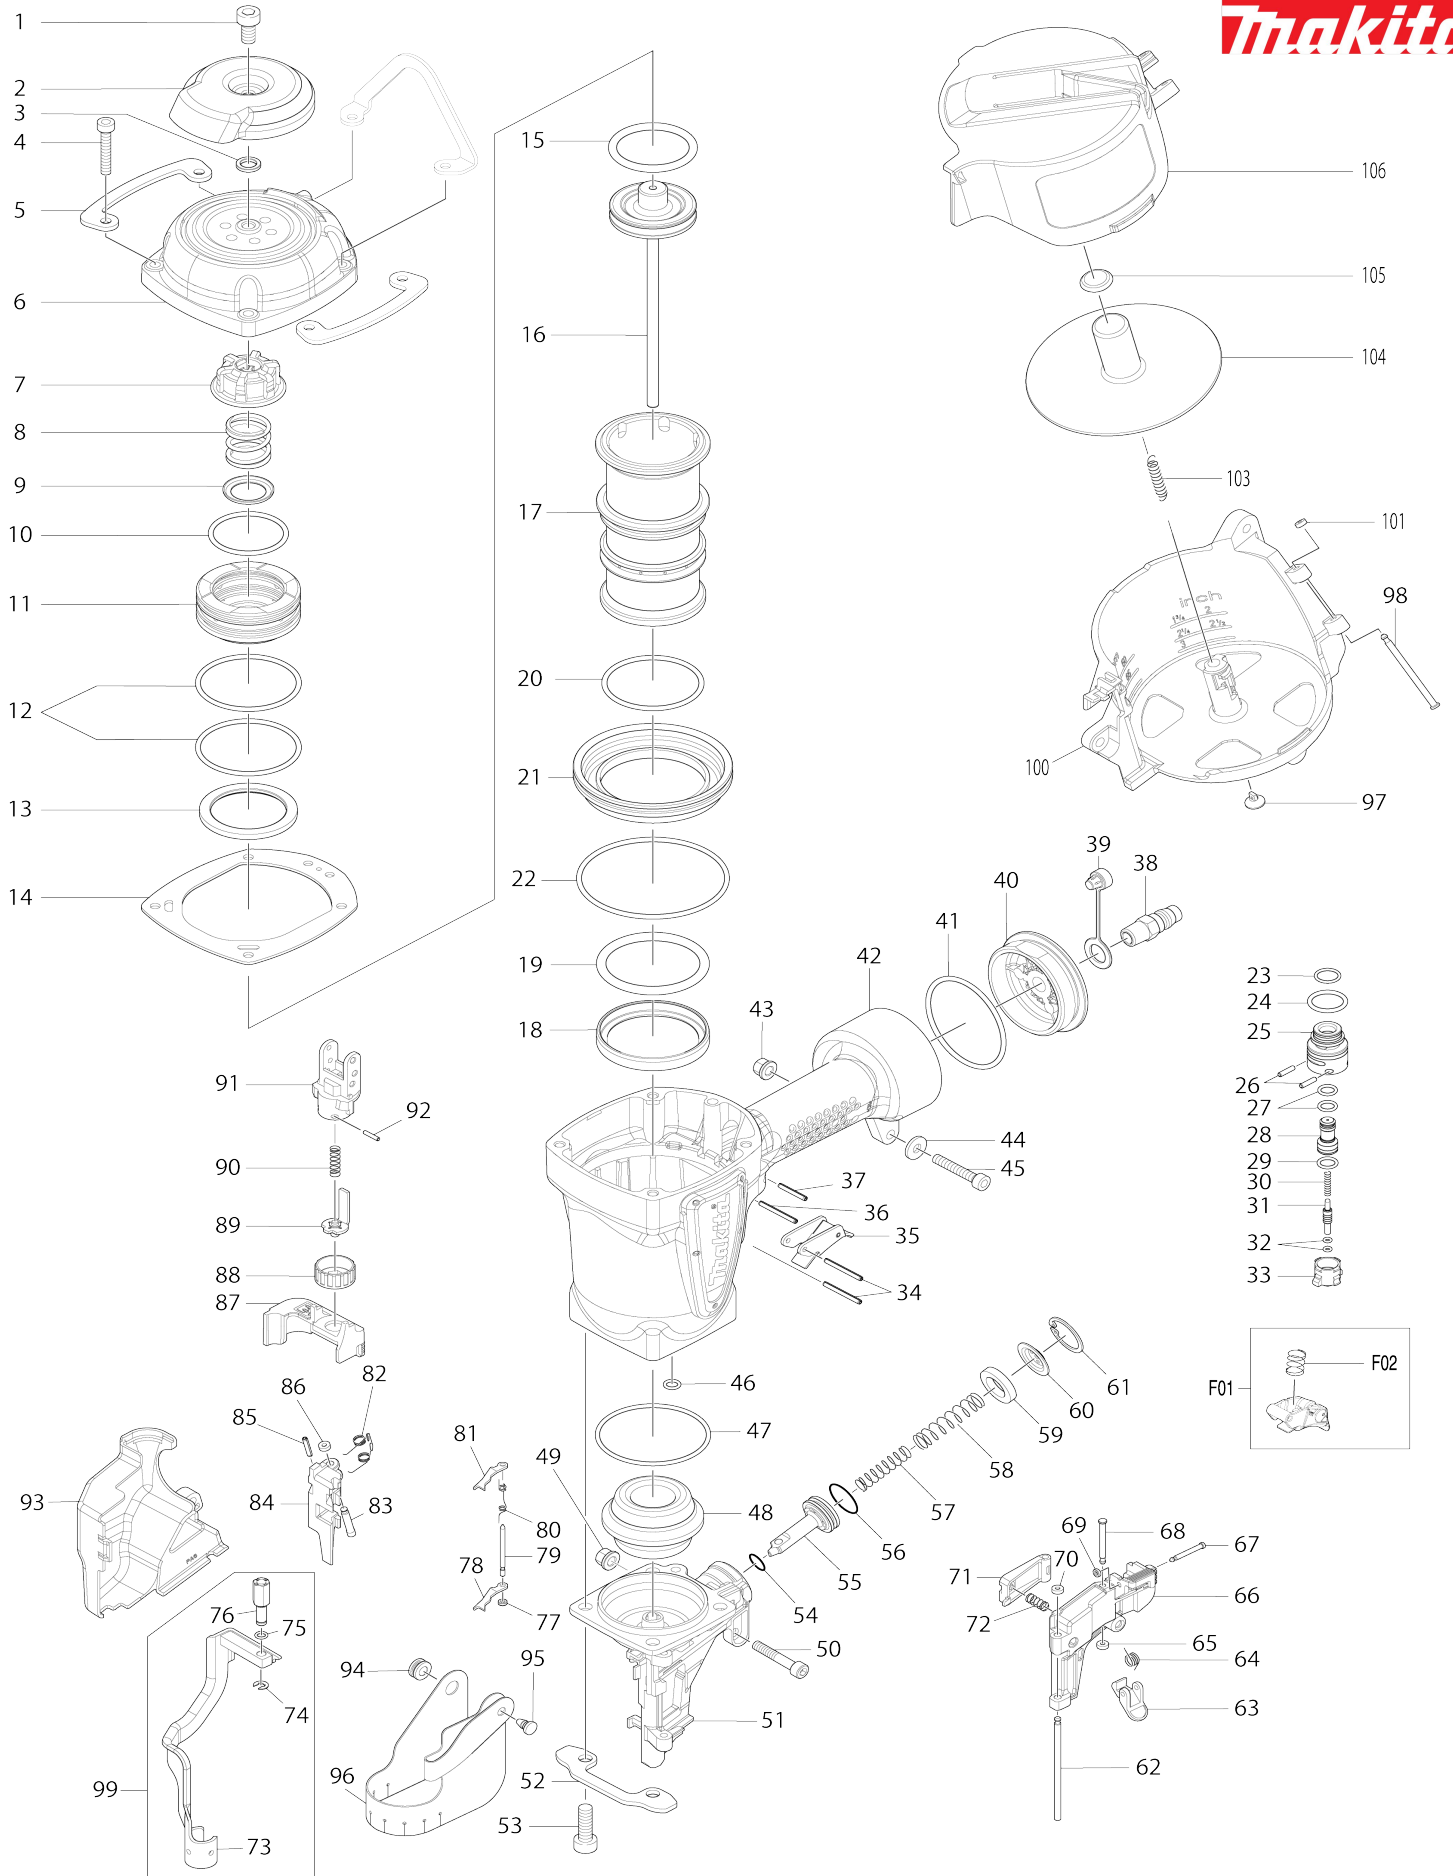

Model No.AN760 PNEUMATIC PALLET COIL NAILER

Model No.AN760 PNEUMATIC PALLET COIL NAILER

Bản vẽ	Mã Phụ tùng	Mô tả	Tương ứng với	Số lượng	Cũ/ Mới	Ghi chú 1	Ghi chú 2
001	BA00000263	HEX. SOCKET HEAD BOLT M8X16		1			
002	BA00000264	EXHAUST COVER		1			
003	BA00000005	RUBBER PAD 10		1			
004	BA00000265	HEX. SOCKET HEAD BOLT M6X35		4			
005	BA00000284	REAR HOUSING GUARD		2			
006	BA00000266	TOP CAP COMPLETE		1			
007	BA00000267	REAR CUSHION		1			
008	BA00000268	COMPRESSION SPRING 21		1			
009	BA00000269	CAP WASHER		1			
010	BA00000271	O-RING 42		1			
011	BA00000282	HEAD VALVE		1			
012	BA00000272	O-RING 57		2			
013	BA00000270	CYLINDER SEAL		1			
014	BA00000273	CYLINDER CAP SEAL		1	*		
014-1	BA00000273	CYLINDER CAP SEAL	O	1			
015	BA00000274	O-RING 43		1			
016	BA00000275	DRIVER COMPLETE		1			
017	BA00000276	CYLINDER		1			
018	BA00000283	SHEET RING		1			
019	BA00000277	O-RING 56		1			
020	BA00000278	O-RING 55		1			
021	BA00000279	CYLINDER SEPARATOR		1			
022	BA00000280	O-RING 85		1			
023	BA00000026	O-RING 12		1			
024	BA00000028	O-RING 19		1			
025	BA00000027	TRIGGER VALVE GUIDE		1			
026	BA00000036	SPRING PIN 3-12		2			
027	BA00000030	O-RING 6		2			
028	BA00000029	PILOT VALVE		1			
029	BA00000031	O-RING 9		1			
030	BA00000032	COMPRESSION SPRING 3		1			
031	BA00000033	TRIGGER VALVE STEM		1			
032	BA00000034	O-RING 3		2			
033	BA00000035	TRIGGER VALVE CASE		1			
034	BA00000038	SPRING PIN 3-30		2			
035	BA00000039	TRIGGER ASSY		1			
036	BA00000038	SPRING PIN 3-30		1			
037	BA00000037	SPRING PIN 3-22		1			
038	BA00000045	ONE-TOUCH JOINT 20PM		1			
039	BA00000044	CAP 9		1			
040	BA00000287	INLET CAP		1			
041	BA00000288	O-RING 49		1			
042	BA00000286	HOUSING COMPLETE		1			
043	BA00000250	BOLT CAP		1			
044	BA00000245	FLAT WASHER		1			
045	BA00000265	HEX. SOCKET HEAD BOLT M6X35		1			
046	BA00000344	O-RING 7		1	*		
046-1	BA00000387	O-RING	<	1			