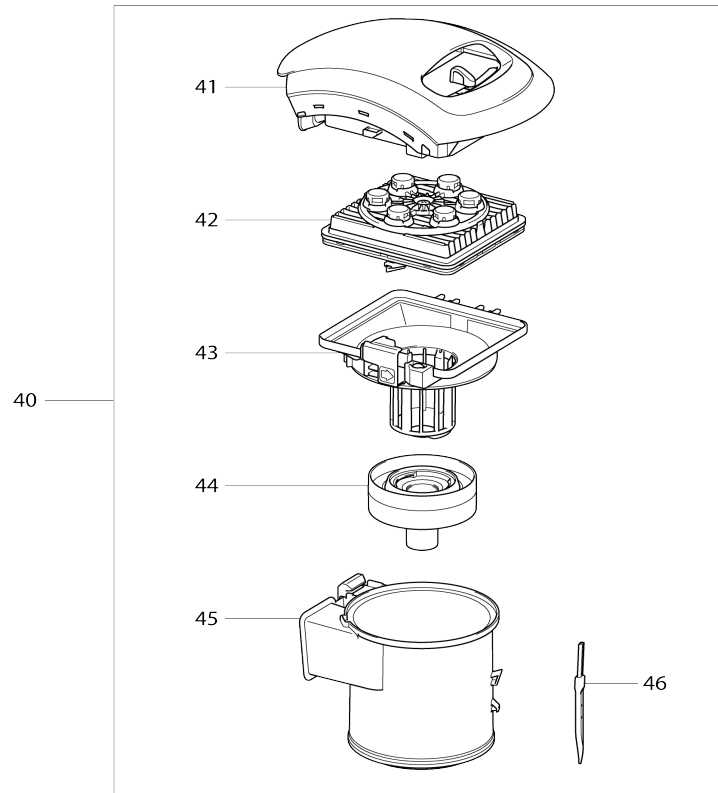

Model No.DCL501 CORDLESS CYCLONE CLEANER

Model No.DCL501 CORDLESS CYCLONE CLEANER

Model No.DCL501 CORDLESS CYCLONE CLEANER

Bản vẽ	Mã Phụ tùng	Mô tả	Tương ứng với	Số lượng	Cũ/ Mới	Ghi chú 1	Ghi chú 2
001	SH00000011	BODY DECORATION L		1			
002	SH00000021	SCREW M4X12 BLACK		1			
003	SH00000020	SCREW M4X16 SILVER		2			
004	SH00000019	SCREW M4X12 SILVER		2			
005	SH00000255	WHEEL COVER L		1			
006	SH00000006	UPPER BODY L		1			
007	SH00000002	WHEEL BASE		1			
008	SH00000003	WHEEL GIDE		1			
009	SH00000019	SCREW M4X12 SILVER		4			
010	SH00000051	FERRITE		1			
011	SH00000015	DUCT COVER ASSY		1			
012	SH00000019	SCREW M4X12 SILVER		3			
013	SH00000254	ELECTRIC EQUIPMENT UNIT		1	*		
013-1	SH00000404	ELECTRIC EQUIPMENT UNIT	O	1			
014	SH00000005	LOWER BODY 2ND ASSY		1			
014		INC. 15,16					
015	SH00000057	ROLLER D		1			
016	SH00000047	ROLLER SHAFT D		1			
017	SH00000003	WHEEL GIDE		1			
018	SH00000002	WHEEL BASE		1			
019	SH00000007	UPPER BODY R		1			
020	SH00000256	WHEEL COVER R		1			
021	SH00000020	SCREW M4X16 SILVER		2			
022	SH00000019	SCREW M4X12 SILVER		2			
023	SH00000021	SCREW M4X12 BLACK		1			
024	SH00000257	MAIN TRIM		1			
025	SH00000016	EXHAUST COVER ASSY		1			
025		INC. 26-29					
026	SH00000048	FREE FRAME ASSY		1			
027	SH00000049	WASHER		1			
028-1	SH00000019	SCREW M4X12 SILVER		1			
029	SH00000021	SCREW M4X12 BLACK		2			
030	SH00000019	SCREW M4X12 SILVER		4			
031	SH00000018	BATTERY HOLDER		1			
032	643899-6	Thiết bị đầu cuối		1			
033	SH00000004	SEAL TAPE		1			
034	SH00000017	MK100 LED CIRCUIT ASS		1			
035	SH00000259	LED PANEL ASSY		1			
036	SH00000019	SCREW M4X12 SILVER		1			
037	SH00000008	BODY INNNER		1			
038	SH00000021	SCREW M4X12 BLACK		3			
039	SH00000022	SCREW M4X16 BLACK		1			
040-1	SH00000285	DUST CUP DK		1	*		
040-1		INC. 40-46			*		
040-2	SH00000285	DUST CUP DK	<	1			
040-2		INC. 40-46					
041	SH00000026	CUP COVER ASY		1			
042-1	SH00000286	CUP FILTER DK		1	*		