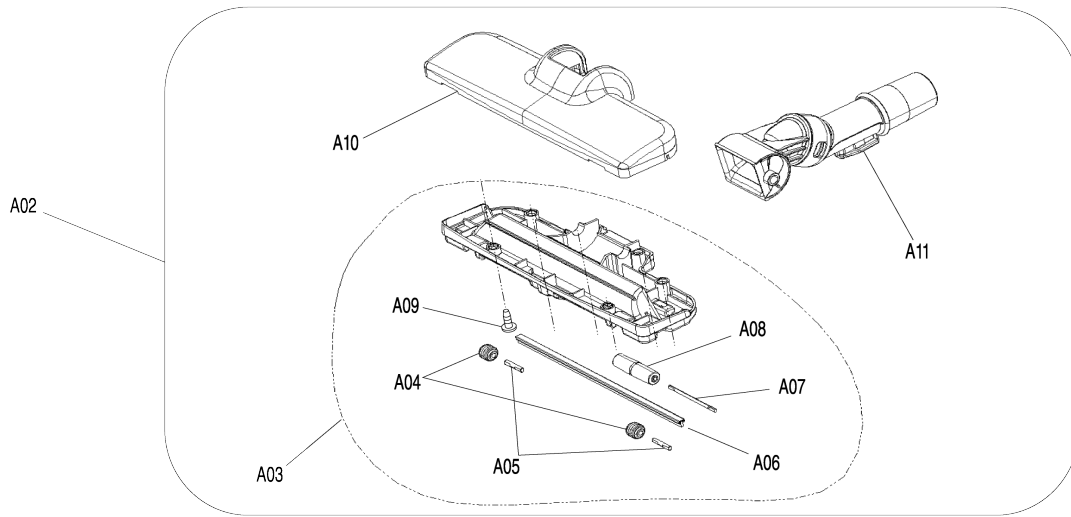

Model No.DCL501 CORDLESS CYCLONE CLEANER

Model No.DCL501 CORDLESS CYCLONE CLEANER

Model No.DCL501 CORDLESS CYCLONE CLEANER

Bản vẽ	Mã Phụ tùng	Mô tả	Tương ứng với	Số lượng	Cũ/ Mới	Ghi chú 1	Ghi chú 2
001	SH00000011	BODY DECORATION L		1			
002	SH00000021	SCREW M4X12 BLACK		1			
003	SH00000020	SCREW M4X16 SILVER		2			
004	SH00000019	SCREW M4X12 SILVER		2			
005	SH00000255	WHEEL COVER L		1			
006	SH00000006	UPPER BODY L		1			
007	SH00000002	WHEEL BASE		1			
008	SH00000003	WHEEL GIDE		1			
009	SH00000019	SCREW M4X12 SILVER		4			
010	SH00000051	FERRITE		1			
011	SH00000015	DUCT COVER ASSY		1			
012	SH00000019	SCREW M4X12 SILVER		3			
013	SH00000254	ELECTRIC EQUIPMENT UNIT		1	*		
013-1	SH00000404	ELECTRIC EQUIPMENT UNIT	O	1			
014	SH00000005	LOWER BODY 2ND ASSY		1			
014		INC. 15,16					
015	SH00000057	ROLLER D		1			
016	SH00000047	ROLLER SHAFT D		1			
017	SH00000003	WHEEL GIDE		1			
018	SH00000002	WHEEL BASE		1			
019	SH00000007	UPPER BODY R		1			
020	SH00000256	WHEEL COVER R		1			
021	SH00000020	SCREW M4X16 SILVER		2			
022	SH00000019	SCREW M4X12 SILVER		2			
023	SH00000021	SCREW M4X12 BLACK		1			
024	SH00000257	MAIN TRIM		1			
025	SH00000016	EXHAUST COVER ASSY		1			
025		INC. 26-29					
026	SH00000048	FREE FRAME ASSY		1			
027	SH00000049	WASHER		1			
028-1	SH00000019	SCREW M4X12 SILVER		1			
029	SH00000021	SCREW M4X12 BLACK		2			
030	SH00000019	SCREW M4X12 SILVER		4			
031	SH00000018	BATTERY HOLDER		1			
032	643899-6	Thiết bị đầu cuối		1			
033	SH00000004	SEAL TAPE		1			
034	SH00000017	MK100 LED CIRCUIT ASS		1			
035	SH00000259	LED PANEL ASSY		1			
036	SH00000019	SCREW M4X12 SILVER		1			
037	SH00000008	BODY INNNER		1			
038	SH00000021	SCREW M4X12 BLACK		3			
039	SH00000022	SCREW M4X16 BLACK		1			
040-1	SH00000285	DUST CUP DK		1	*		
040-1		INC. 40-46			*		
040-2	SH00000285	DUST CUP DK	<	1			
040-2		INC. 40-46					
041	SH00000026	CUP COVER ASY		1			
042-1	SH00000286	CUP FILTER DK		1	*		