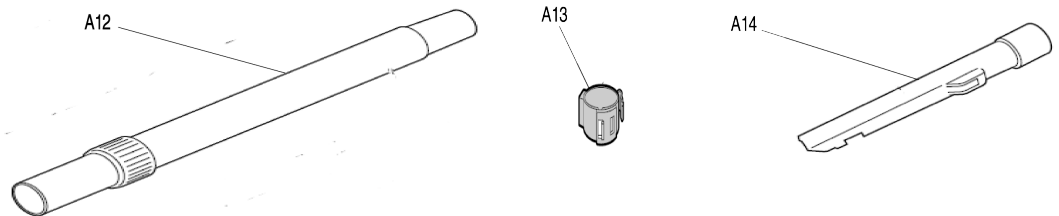

Model No.DCL501 CORDLESS CYCLONE CLEANER

Model No.DCL501 CORDLESS CYCLONE CLEANER

Model No.DCL501 CORDLESS CYCLONE CLEANER

Bản vẽ	Mã Phụ tùng	Mô tả	Tương ứng với	Số lượng	Cũ/ Mới	Ghi chú 1	Ghi chú 2
001	SH00000011	BODY DECORATION L		1			
002	SH00000021	SCREW M4X12 BLACK		1			
003	SH00000020	SCREW M4X16 SILVER		2			
004	SH00000019	SCREW M4X12 SILVER		2			
005	SH00000255	WHEEL COVER L		1			
006	SH00000006	UPPER BODY L		1			
007	SH00000002	WHEEL BASE		1			
008	SH00000003	WHEEL GIDE		1			
009	SH00000019	SCREW M4X12 SILVER		4			
010	SH00000051	FERRITE		1			
011	SH00000015	DUCT COVER ASSY		1			
012	SH00000019	SCREW M4X12 SILVER		3			
013	SH00000254	ELECTRIC EQUIPMENT UNIT		1	*		
013-1	SH00000404	ELECTRIC EQUIPMENT UNIT	O	1			
014	SH00000005	LOWER BODY 2ND ASSY		1			
014		INC. 15,16					
015	SH00000057	ROLLER D		1			
016	SH00000047	ROLLER SHAFT D		1			
017	SH00000003	WHEEL GIDE		1			
018	SH00000002	WHEEL BASE		1			
019	SH00000007	UPPER BODY R		1			
020	SH00000256	WHEEL COVER R		1			
021	SH00000020	SCREW M4X16 SILVER		2			
022	SH00000019	SCREW M4X12 SILVER		2			
023	SH00000021	SCREW M4X12 BLACK		1			
024	SH00000257	MAIN TRIM		1			
025	SH00000016	EXHAUST COVER ASSY		1			
025		INC. 26-29					
026	SH00000048	FREE FRAME ASSY		1			
027	SH00000049	WASHER		1			
028-1	SH00000019	SCREW M4X12 SILVER		1			
029	SH00000021	SCREW M4X12 BLACK		2			
030	SH00000019	SCREW M4X12 SILVER		4			
031	SH00000018	BATTERY HOLDER		1			
032	643899-6	Thiết bị đầu cuối		1			
033	SH00000004	SEAL TAPE		1			
034	SH00000017	MK100 LED CIRCUIT ASS		1			
035	SH00000259	LED PANEL ASSY		1			
036	SH00000019	SCREW M4X12 SILVER		1			
037	SH00000008	BODY INNNER		1			
038	SH00000021	SCREW M4X12 BLACK		3			
039	SH00000022	SCREW M4X16 BLACK		1			
040-1	SH00000285	DUST CUP DK		1	*		
040-1		INC. 40-46			*		
040-2	SH00000285	DUST CUP DK	<	1			
040-2		INC. 40-46					
041	SH00000026	CUP COVER ASY		1			
042-1	SH00000286	CUP FILTER DK		1	*		