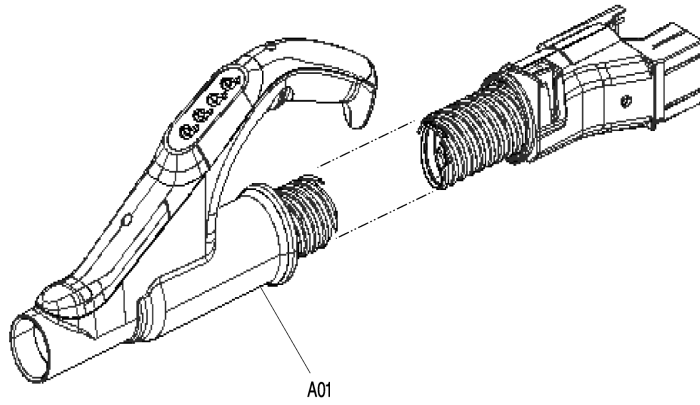

Model No.DCL501 CORDLESS CYCLONE CLEANER

Model No.DCL501 CORDLESS CYCLONE CLEANER

Model No.DCL501 CORDLESS CYCLONE CLEANER

Bản vẽ	Mã Phụ tùng	Mô tả	Tương ứng với	Số lượng	Cũ/ Mới	Ghi chú 1	Ghi chú 2
001	SH00000011	BODY DECORATION L		1			
002	SH00000021	SCREW M4X12 BLACK		1			
003	SH00000020	SCREW M4X16 SILVER		2			
004	SH00000019	SCREW M4X12 SILVER		2			
005	SH00000255	WHEEL COVER L		1			
006	SH00000006	UPPER BODY L		1			
007	SH00000002	WHEEL BASE		1			
008	SH00000003	WHEEL GIDE		1			
009	SH00000019	SCREW M4X12 SILVER		4			
010	SH00000051	FERRITE		1			
011	SH00000015	DUCT COVER ASSY		1			
012	SH00000019	SCREW M4X12 SILVER		3			
013	SH00000254	ELECTRIC EQUIPMENT UNIT		1	*		
013-1	SH00000404	ELECTRIC EQUIPMENT UNIT	O	1			
014	SH00000005	LOWER BODY 2ND ASSY		1			
014		INC. 15,16					
015	SH00000057	ROLLER D		1			
016	SH00000047	ROLLER SHAFT D		1			
017	SH00000003	WHEEL GIDE		1			
018	SH00000002	WHEEL BASE		1			
019	SH00000007	UPPER BODY R		1			
020	SH00000256	WHEEL COVER R		1			
021	SH00000020	SCREW M4X16 SILVER		2			
022	SH00000019	SCREW M4X12 SILVER		2			
023	SH00000021	SCREW M4X12 BLACK		1			
024	SH00000257	MAIN TRIM		1			
025	SH00000016	EXHAUST COVER ASSY		1			
025		INC. 26-29					
026	SH00000048	FREE FRAME ASSY		1			
027	SH00000049	WASHER		1			
028-1	SH00000019	SCREW M4X12 SILVER		1			
029	SH00000021	SCREW M4X12 BLACK		2			
030	SH00000019	SCREW M4X12 SILVER		4			
031	SH00000018	BATTERY HOLDER		1			
032	643899-6	Thiết bị đầu cuối		1			
033	SH00000004	SEAL TAPE		1			
034	SH00000017	MK100 LED CIRCUIT ASS		1			
035	SH00000259	LED PANEL ASSY		1			
036	SH00000019	SCREW M4X12 SILVER		1			
037	SH00000008	BODY INNNER		1			
038	SH00000021	SCREW M4X12 BLACK		3			
039	SH00000022	SCREW M4X16 BLACK		1			
040-1	SH00000285	DUST CUP DK		1	*		
040-1		INC. 40-46			*		
040-2	SH00000285	DUST CUP DK	<	1			
040-2		INC. 40-46					
041	SH00000026	CUP COVER ASY		1			
042-1	SH00000286	CUP FILTER DK		1	*		