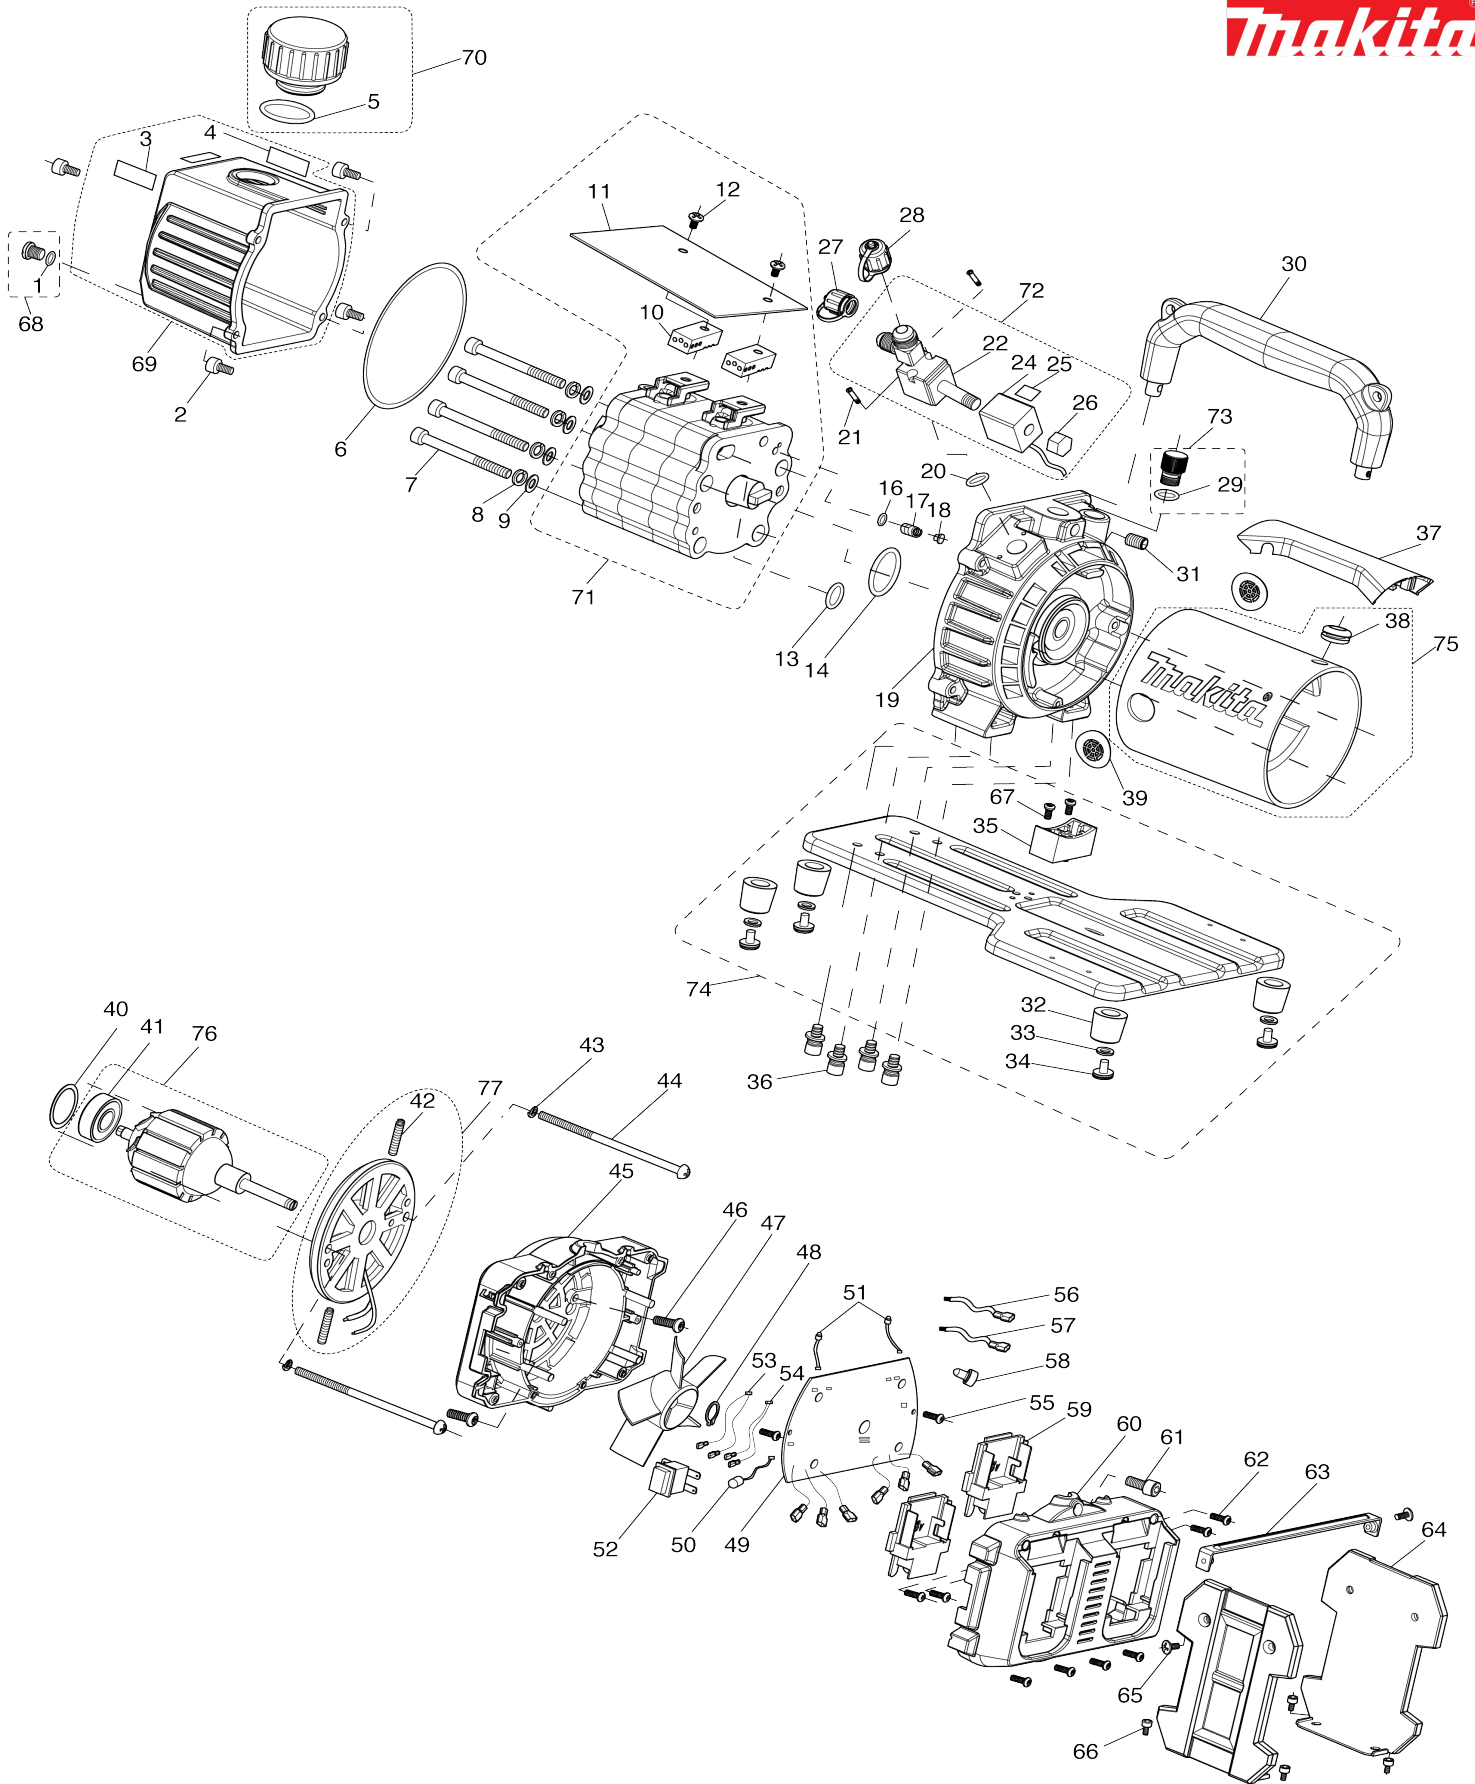

Model No.DVP181 CORDLESS VACUUM PUMP

Model No.DVP181 CORDLESS VACUUM PUMP

Bản vẽ	Mã Phụ tùng	Mô tả	Tương ứng với	Số lượng	Cũ/ Mới	Ghi chú 1	Ghi chú 2
001	AS000VP010	O-RING 10X2.5		1			
002	AS000VP011	HEXAGON BOLT M5X16		4			
003	AS00SS0537	CAUTION LABEL 18X18		1			
004	AS00SS0306	CAUTION LABEL (OIL)		1			
005	AS000VP013	O-RING 26X2.2		1			
006	AS000VP092	O-RING 120X3.1		1			
007	AS000VP093	HEX SOCKET HEAD BOLT M8X90		4			
008	AS000VP094	SPRING WASHER 8		4			
009	AS000VP095	FLAT WASHER 8		4			
010	AS000VP097	VALVE COVER		2			
011	AS000VP098	CAP BOARD		1			
012	AS000VP099	PAN HEAD SCREW M5X8		2			
013	AS000VP100	O-RING 12X1.6		1			
014	AS000VP101	O-RING 34.5X2		1			
016	AS000VP103	O-RING 13X2		1			
017	AS000VP104	SPRING 7X0.5X6		1			
018	AS000VP105	GAS BALLAST VALVE ELEMENT		1			
019	AS00VP106M	TRESTLE MA245		1			
020	AS000VP107	O-RING 15X2		1			
021	AS000VP173	PAN HEAD SCREW M3X25		2			
022	AS000VP109	SOLENOID VALVE ASSY		1			
024	AS000VP111	SOLENOID VALVE C1-18V COIL		1			
025	AS00SS0537	CAUTION LABEL 18X18		1			
026	AS000VP112	SOLENOID VALVE NUT		1			
027	AS000VP017	INLET PORT CAP (5/16")		1			
028	AS000VP113	INLET PORT CAP 4# (3/8SAE)		1			
029	AS000VP115	O-RING		1			
030	AS000VP117	HANDLE MA245		1			
031	AS000VP118	HEX SOCKET HEAD BOLT M8X8		1			
032	AS000VP121	RUBBER BLANKET 5#		4			
033	AS000VP122	FLAT WASHER		4			
034	AS000VP123	PAN HEAD SCREW M4X8		4			
035	AS000VP124	MOTOR SUPPORT		1			
036	AS000VP026	HEXAGON BOLT (W/WASHER) M5 X16		4			
037	AS000VP125	WIRING COVER		1			
038	AS000VP126	RUBBER RING		1			
039	AS000VP020	INLET PORT CAP		2			
040	AS000VP128	BEARING WASHER		1			
041	AS000VP130	BEARING 6201		1			
042	AS000VP132	CARBON BRUSH SPRING DC18V		2			
043	AS000VP027	SPRING WASHER M5		2			
044	AS000VP133	PAN HEAD SCREW M5X130		2			
045	AS000VP134	BATTERY HOLDER F		1			
046	AS000VP066	HEXAGON BOLT M5X12		2			
047	AS000VP135	FAN		1			
048	AS000VP136	CIRCLIP		1	*		
048-1	AS000VP175	CIRCLIP	<	1			