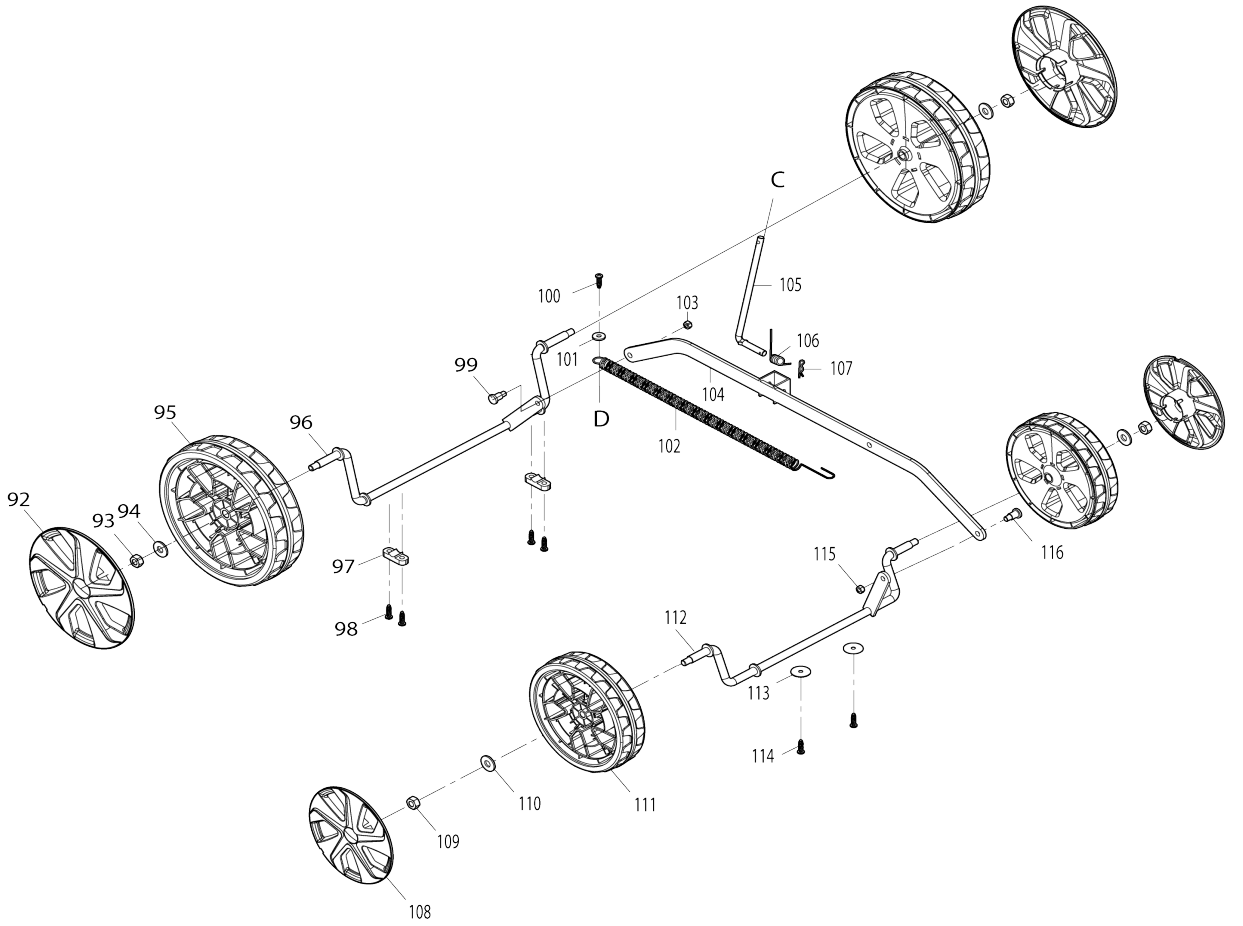

# Model No.ELM4120 410MM ELECTRIC LAWN MOWER

Model No.ELM4120 410MM ELECTRIC LAWN MOWER

Bản vẽ	Mã Phụ tùng	Mô tả	Tương ứng với	Số lượng	Cũ/ Mới	Ghi chú 1	Ghi chú 2
001	YA00001157	UPPER HANDLE BAR ASSY		1			
001		INC. 2					
002	YA00001182	SPONGE GRIP		1			
003	YA00001158	SWITCH LEVER		1			
004	YA00000765	SWITCH BOX RIGHT		1			
005	YA00000766	SWITCH LINK BUTTON		1			
006	YA00000767	COMPRESSION SPRING 16.8		1			
007	YA00000768	SWITCH LEVER END CAP RIGHT		1			
008	652024721	SELF DRILLING SCREW 3.5X10		1			
009	YA00000769	SWITCH TORSION SPRING 21		1			
010	YA00000778	SELF TAPPING SCREW ST4X16		2			
011	YA00000780	CORD CLAMP		1			
012	YA00000914	POWER SUPPLY CORD ASSY		1			
013	YA00000778	SELF TAPPING SCREW ST4X16		2			
014	YA00000780	CORD CLAMP		1			
015	YA00000773	POWER SUPPLY CORD ASSY (EURO)		1			
016	YA00000781	INDICATOR LENS		1			
017	YA00000772	SWITCH		1			
018	652023811	CABLE HANGER		1			
019	YA00000782	SWITCH BOX LEFT		1			
020	YA00000778	SELF TAPPING SCREW ST4X16		6			
021	652023795	SPRING BOX RIGHT		1			
022	652024721	SELF DRILLING SCREW 3.5X10		1			
023	652023794	SWITCH LEVER END LEFT		1			
024	YA00000737	TORSION SPRING		1			
025	652023793	SPRING BOX LEFT		1			
026	YA00000778	SELF TAPPING SCREW ST4X16		1			
027	YA00000785	SELF TAPPING SCREW ST4X25		1			
028	YA00000921	CABLE CLIP		1			
029	YA00000923	TENSION LEVER ASSY		2			
030	YA00000922	LOWER HANDLE		1			
031	YA00000802	HEX.FRANGE CAP NUT M6		2			
032	YA00000803	M8 KNOB		2			
033	YA00000420	WASHER		2			
034	YA00000924	ANGLE ADJUSTMENT JOINT UPPER		2			
035	YA00000806	SELF TAPPING SCREW ST5X20		4			
036	YA00000875	ANGLE ADJUSTMENT JOINT LOWER		1			
037	YA00000807	HEX BOLT M8X65		2			
038	YA00000876	ANGLE ADJUSTMENT JOINT LOWER		1			
040	YA00000939	REAR FLAP BULE		1			
041	YA00000938	REAR FLAP HINGE ROD		1			
042	YA00000831	REAR FLAP TORSION SPRING 7.7		1			
043	YA00000821	SELF TAPPING SCREW ST4X16		2			
044	YA00000941	TOP COVER		1			
045	YA00000848	HIGHT ADJUST GRIP		1			