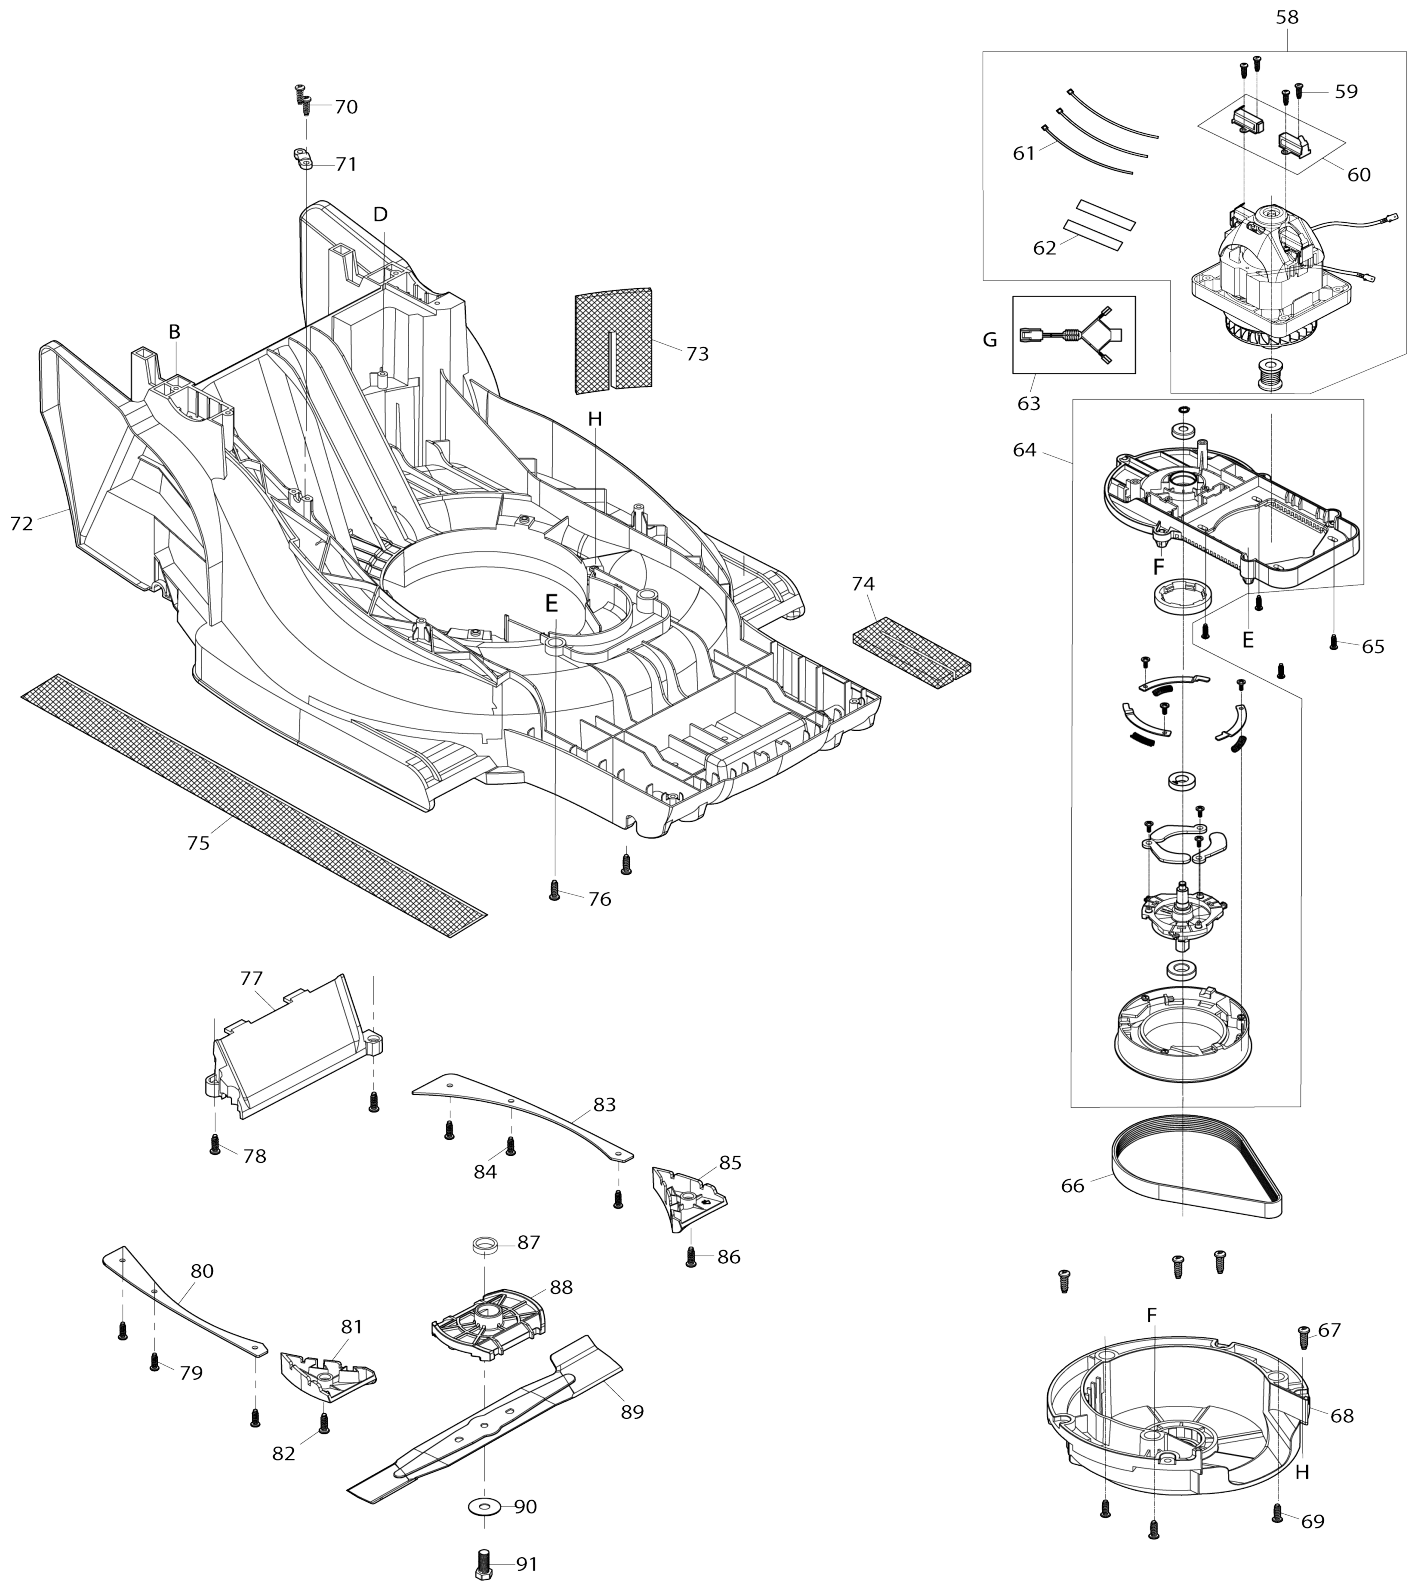

# Model No.ELM4120 410MM ELECTRIC LAWN MOWER

Model No.ELM4120 410MM ELECTRIC LAWN MOWER

Bản vẽ	Mã Phụ tùng	Mô tả	Tương ứng với	Số lượng	Cũ/ Mới	Ghi chú 1	Ghi chú 2
001	YA00001157	UPPER HANDLE BAR ASSY		1			
001		INC. 2					
002	YA00001182	SPONGE GRIP		1			
003	YA00001158	SWITCH LEVER		1			
004	YA00000765	SWITCH BOX RIGHT		1			
005	YA00000766	SWITCH LINK BUTTON		1			
006	YA00000767	COMPRESSION SPRING 16.8		1			
007	YA00000768	SWITCH LEVER END CAP RIGHT		1			
008	652024721	SELF DRILLING SCREW 3.5X10		1			
009	YA00000769	SWITCH TORSION SPRING 21		1			
010	YA00000778	SELF TAPPING SCREW ST4X16		2			
011	YA00000780	CORD CLAMP		1			
012	YA00000914	POWER SUPPLY CORD ASSY		1			
013	YA00000778	SELF TAPPING SCREW ST4X16		2			
014	YA00000780	CORD CLAMP		1			
015	YA00000773	POWER SUPPLY CORD ASSY (EURO)		1			
016	YA00000781	INDICATOR LENS		1			
017	YA00000772	SWITCH		1			
018	652023811	CABLE HANGER		1			
019	YA00000782	SWITCH BOX LEFT		1			
020	YA00000778	SELF TAPPING SCREW ST4X16		6			
021	652023795	SPRING BOX RIGHT		1			
022	652024721	SELF DRILLING SCREW 3.5X10		1			
023	652023794	SWITCH LEVER END LEFT		1			
024	YA00000737	TORSION SPRING		1			
025	652023793	SPRING BOX LEFT		1			
026	YA00000778	SELF TAPPING SCREW ST4X16		1			
027	YA00000785	SELF TAPPING SCREW ST4X25		1			
028	YA00000921	CABLE CLIP		1			
029	YA00000923	TENSION LEVER ASSY		2			
030	YA00000922	LOWER HANDLE		1			
031	YA00000802	HEX.FRANGE CAP NUT M6		2			
032	YA00000803	M8 KNOB		2			
033	YA00000420	WASHER		2			
034	YA00000924	ANGLE ADJUSTMENT JOINT UPPER		2			
035	YA00000806	SELF TAPPING SCREW ST5X20		4			
036	YA00000875	ANGLE ADJUSTMENT JOINT LOWER		1			
037	YA00000807	HEX BOLT M8X65		2			
038	YA00000876	ANGLE ADJUSTMENT JOINT LOWER		1			
040	YA00000939	REAR FLAP BULE		1			
041	YA00000938	REAR FLAP HINGE ROD		1			
042	YA00000831	REAR FLAP TORSION SPRING 7.7		1			
043	YA00000821	SELF TAPPING SCREW ST4X16		2			
044	YA00000941	TOP COVER		1			
045	YA00000848	HIGHT ADJUST GRIP		1			