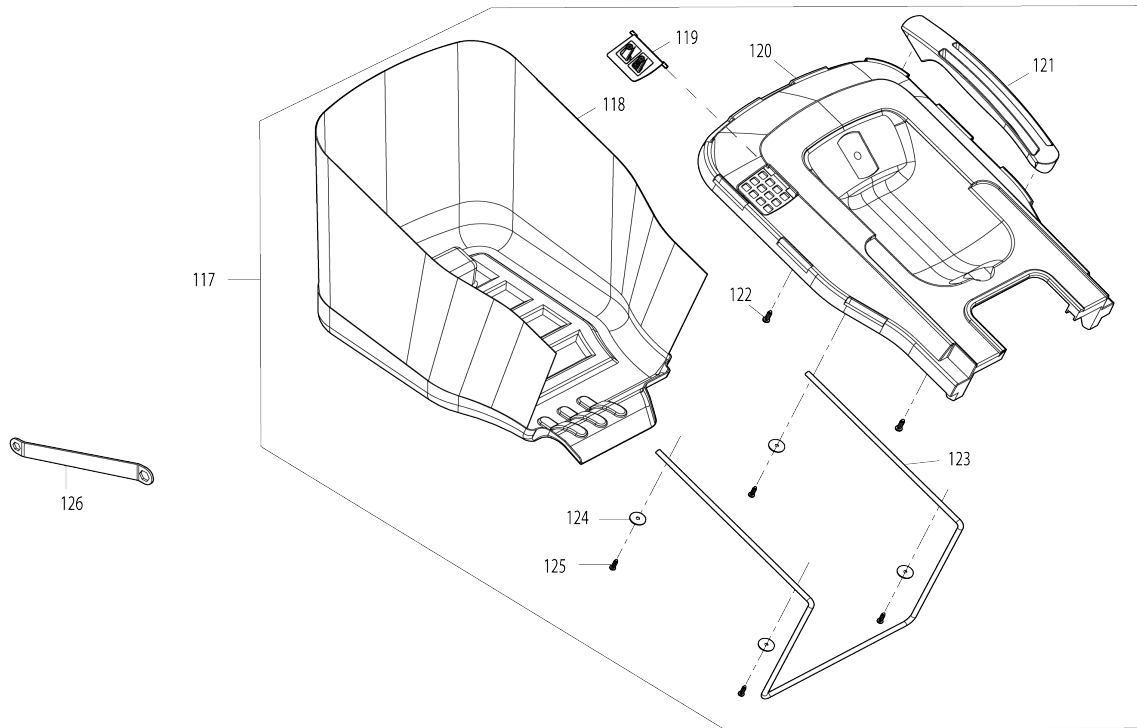

# Model No.ELM4120 410MM ELECTRIC LAWN MOWER

Model No.ELM4120 410MM ELECTRIC LAWN MOWER

Bản vẽ	Mã Phụ tùng	Mô tả	Tương ứng với	Số lượng	Cũ/ Mới	Ghi chú 1	Ghi chú 2
001	YA00001157	UPPER HANDLE BAR ASSY		1			
001		INC. 2					
002	YA00001182	SPONGE GRIP		1			
003	YA00001158	SWITCH LEVER		1			
004	YA00000765	SWITCH BOX RIGHT		1			
005	YA00000766	SWITCH LINK BUTTON		1			
006	YA00000767	COMPRESSION SPRING 16.8		1			
007	YA00000768	SWITCH LEVER END CAP RIGHT		1			
008	652024721	SELF DRILLING SCREW 3.5X10		1			
009	YA00000769	SWITCH TORSION SPRING 21		1			
010	YA00000778	SELF TAPPING SCREW ST4X16		2			
011	YA00000780	CORD CLAMP		1			
012	YA00000914	POWER SUPPLY CORD ASSY		1			
013	YA00000778	SELF TAPPING SCREW ST4X16		2			
014	YA00000780	CORD CLAMP		1			
015	YA00000773	POWER SUPPLY CORD ASSY (EURO)		1			
016	YA00000781	INDICATOR LENS		1			
017	YA00000772	SWITCH		1			
018	652023811	CABLE HANGER		1			
019	YA00000782	SWITCH BOX LEFT		1			
020	YA00000778	SELF TAPPING SCREW ST4X16		6			
021	652023795	SPRING BOX RIGHT		1			
022	652024721	SELF DRILLING SCREW 3.5X10		1			
023	652023794	SWITCH LEVER END LEFT		1			
024	YA00000737	TORSION SPRING		1			
025	652023793	SPRING BOX LEFT		1			
026	YA00000778	SELF TAPPING SCREW ST4X16		1			
027	YA00000785	SELF TAPPING SCREW ST4X25		1			
028	YA00000921	CABLE CLIP		1			
029	YA00000923	TENSION LEVER ASSY		2			
030	YA00000922	LOWER HANDLE		1			
031	YA00000802	HEX.FRANGE CAP NUT M6		2			
032	YA00000803	M8 KNOB		2			
033	YA00000420	WASHER		2			
034	YA00000924	ANGLE ADJUSTMENT JOINT UPPER		2			
035	YA00000806	SELF TAPPING SCREW ST5X20		4			
036	YA00000875	ANGLE ADJUSTMENT JOINT LOWER		1			
037	YA00000807	HEX BOLT M8X65		2			
038	YA00000876	ANGLE ADJUSTMENT JOINT LOWER		1			
040	YA00000939	REAR FLAP BULE		1			
041	YA00000938	REAR FLAP HINGE ROD		1			
042	YA00000831	REAR FLAP TORSION SPRING 7.7		1			
043	YA00000821	SELF TAPPING SCREW ST4X16		2			
044	YA00000941	TOP COVER		1			
045	YA00000848	HIGHT ADJUST GRIP		1			