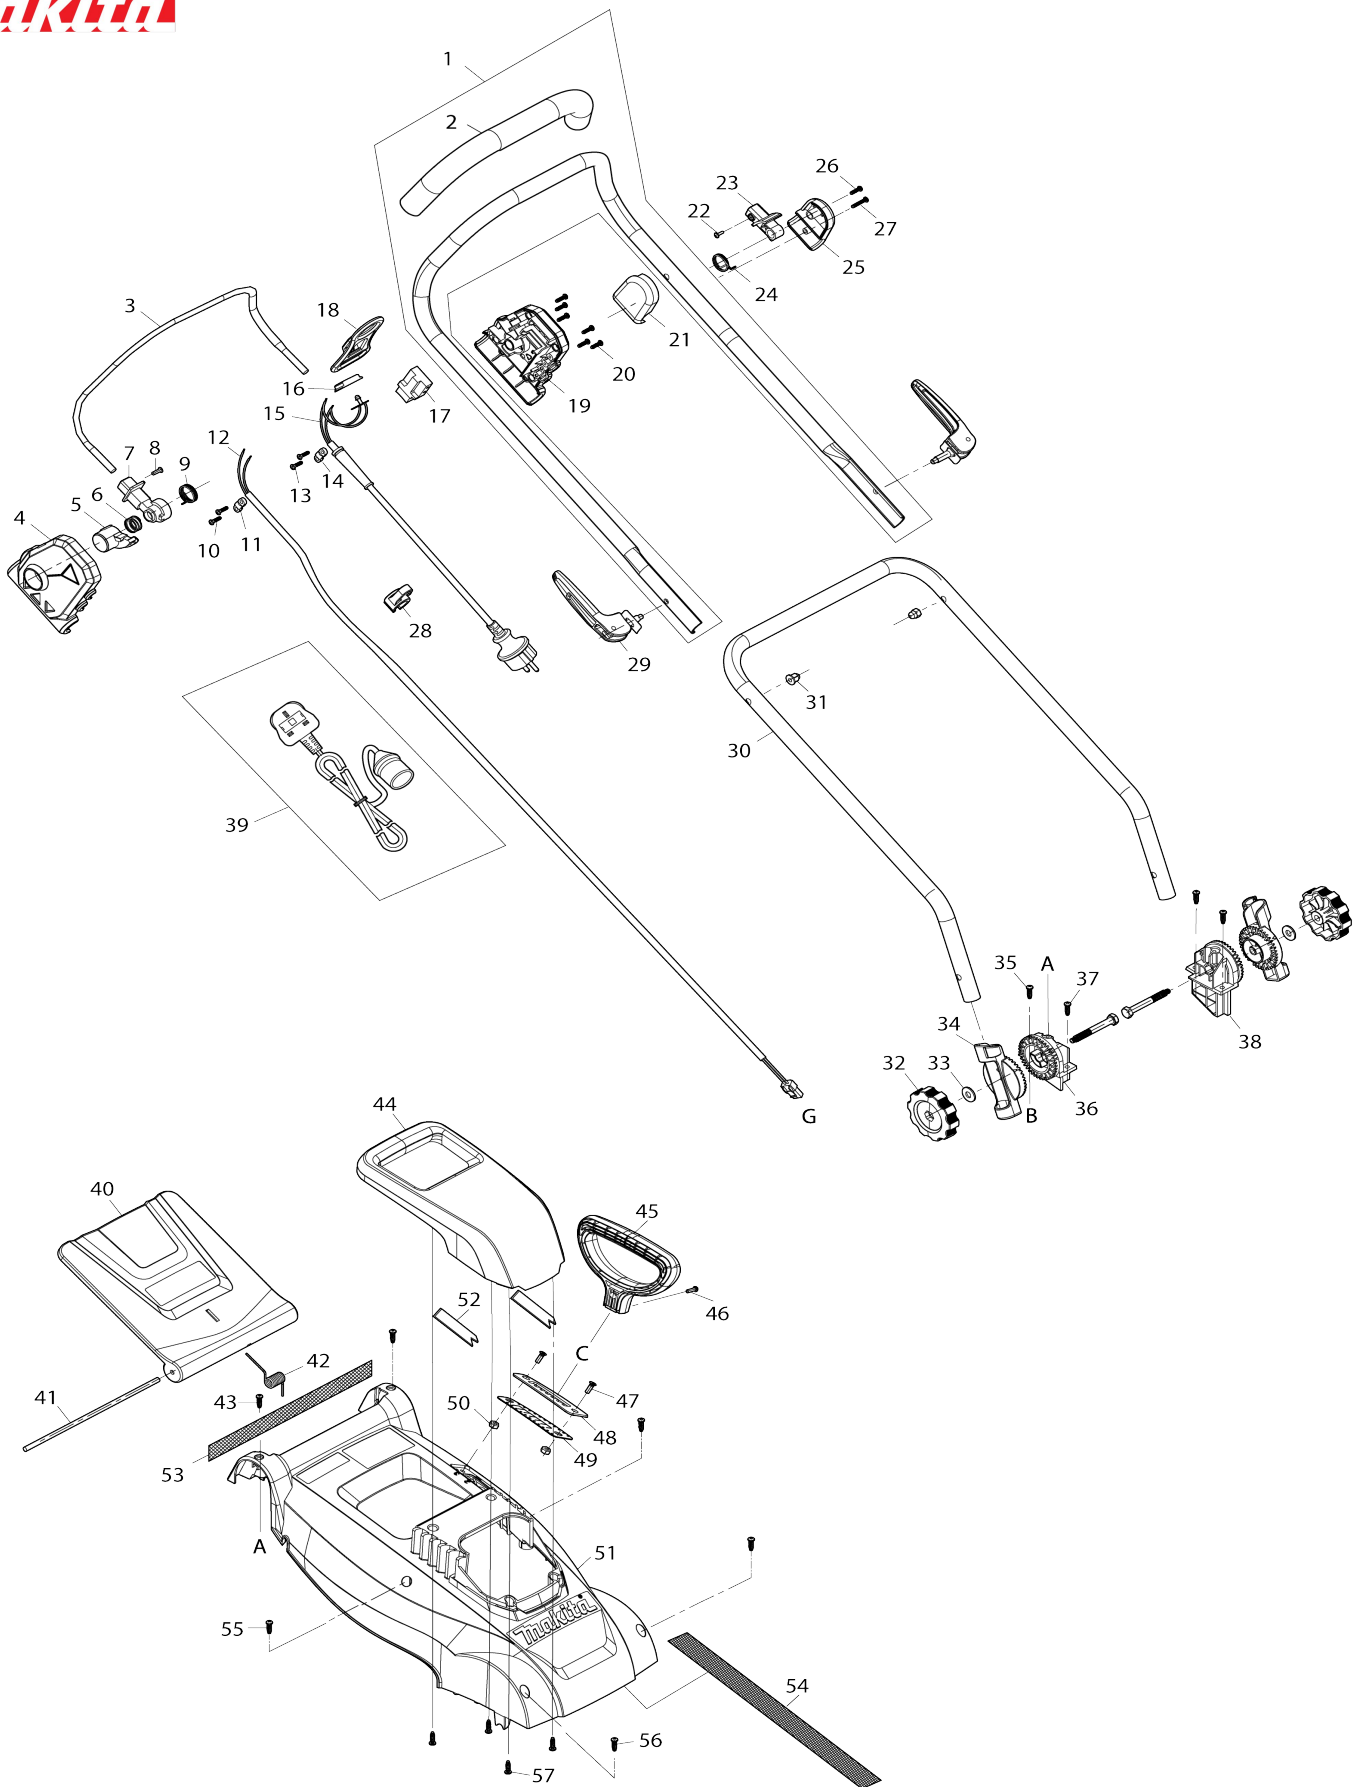

Model No.ELM4120 410MM ELECTRIC LAWN MOWER