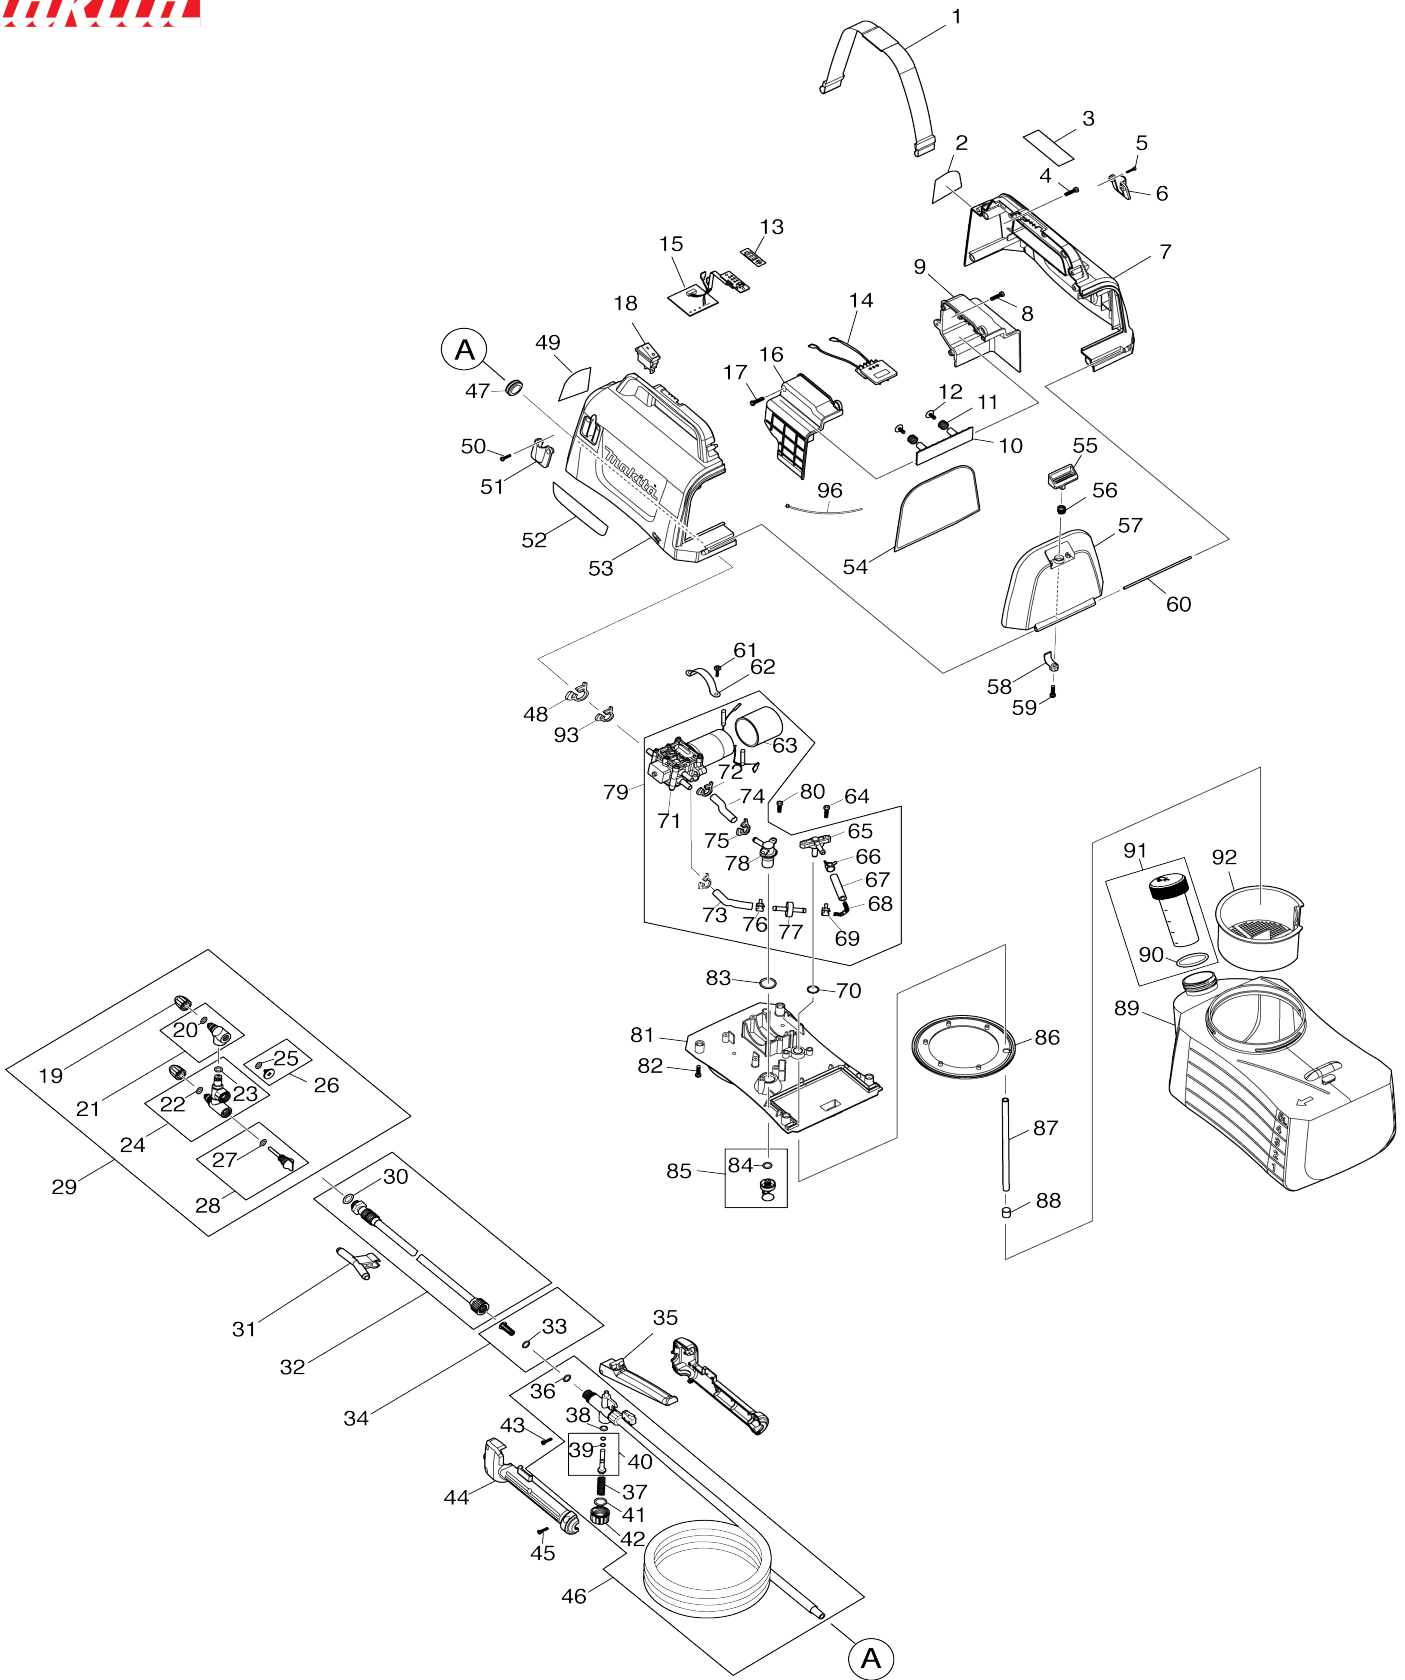

Model No.US053D CORDLESS GARDEN SPRAYER

Model No.US053D CORDLESS GARDEN SPRAYER

Bản vẽ	Mã Phụ tùng	Mô tả	Tương ứng với	Số lượng	Cũ/ Mới	Ghi chú 1	Ghi chú 2
001	PR00000128	SHOULDER STRAP		1			
002	PR00000206	WARNING TEXT LABEL-EN		1			
003	PR00000216	RATING LABEL-0004A		1			
004	PR00000183	TAPPING SCREW ST4.0X16		6			
005	PR00000182	TAPPING SCREW ST2.9X12		2			
006	PR00000189	SPRAY WAND HOLDER		1	*		
006-1	PR00000189	SPRAY WAND HOLDER	O	1			
007	PR00000129	HOUSING SET		1			
007		INC. 53					
008	PR00000183	TAPPING SCREW ST4.0X16		1			
009	PR00000185	BATTERY HOUSING		1			
009		INC. 16					
010	PR00000130	DAM-BOARD		1			
011	PR00000131	DAM-BOARD SPRING		2			
012	PR00000132	TAPPING SCREW ST4.0X12		2			
013	PR00000133	INDICATION LABEL		1			
014	PR00000134	BATTERY TERMINAL		1	*		
014-1	PR00000134	BATTERY TERMINAL	O	1			
015	PR00000135	PCB		1			
016	PR00000185	BATTERY HOUSING		1			
016		INC. 9					
017	PR00000183	TAPPING SCREW ST4.0X16		2			
018	PR00000136	SWITCH		1			
019	PR00000137	SPRAY HEAD		2			
020	PR00000186	O RING 6X2		1			
021	PR00000138	NOZZLE HOLDER		1			
021		INC. 20					
022	PR00000186	O RING 6X2		1			
023	PR00000186	O RING 6X2		1			
024	PR00000139	ROD JOINT		1			
024		INC. 22,23					
025	PR00000186	O RING 6X2		1			
026	PR00000140	END CAP		1			
026		INC. 25					
027	PR00000186	O RING 6X2		1			
028	PR00000141	ADJUSTING KNOB		1			
028		INC. 27					
029	PR00000142	TWO HEAD NOZZLE		1			
029		INC. 19,21,24,26,28					
030	PR00000143	SEAL PAD 9X17X2		1			
031	PR00000144	HOOK		1			
032	PR00000145	SPRAY WAND		1			
032		INC. 30					
033	PR00000146	O SEAL RING 4.5X1.5		1			
034	PR00000147	FILTER ASSEMBLY		1			
034		INC. 33					
035	PR00000148	HANDLE TRIGGER ASSEMBLY		1			
036	PR00000149	O RING 8X1.8		1			