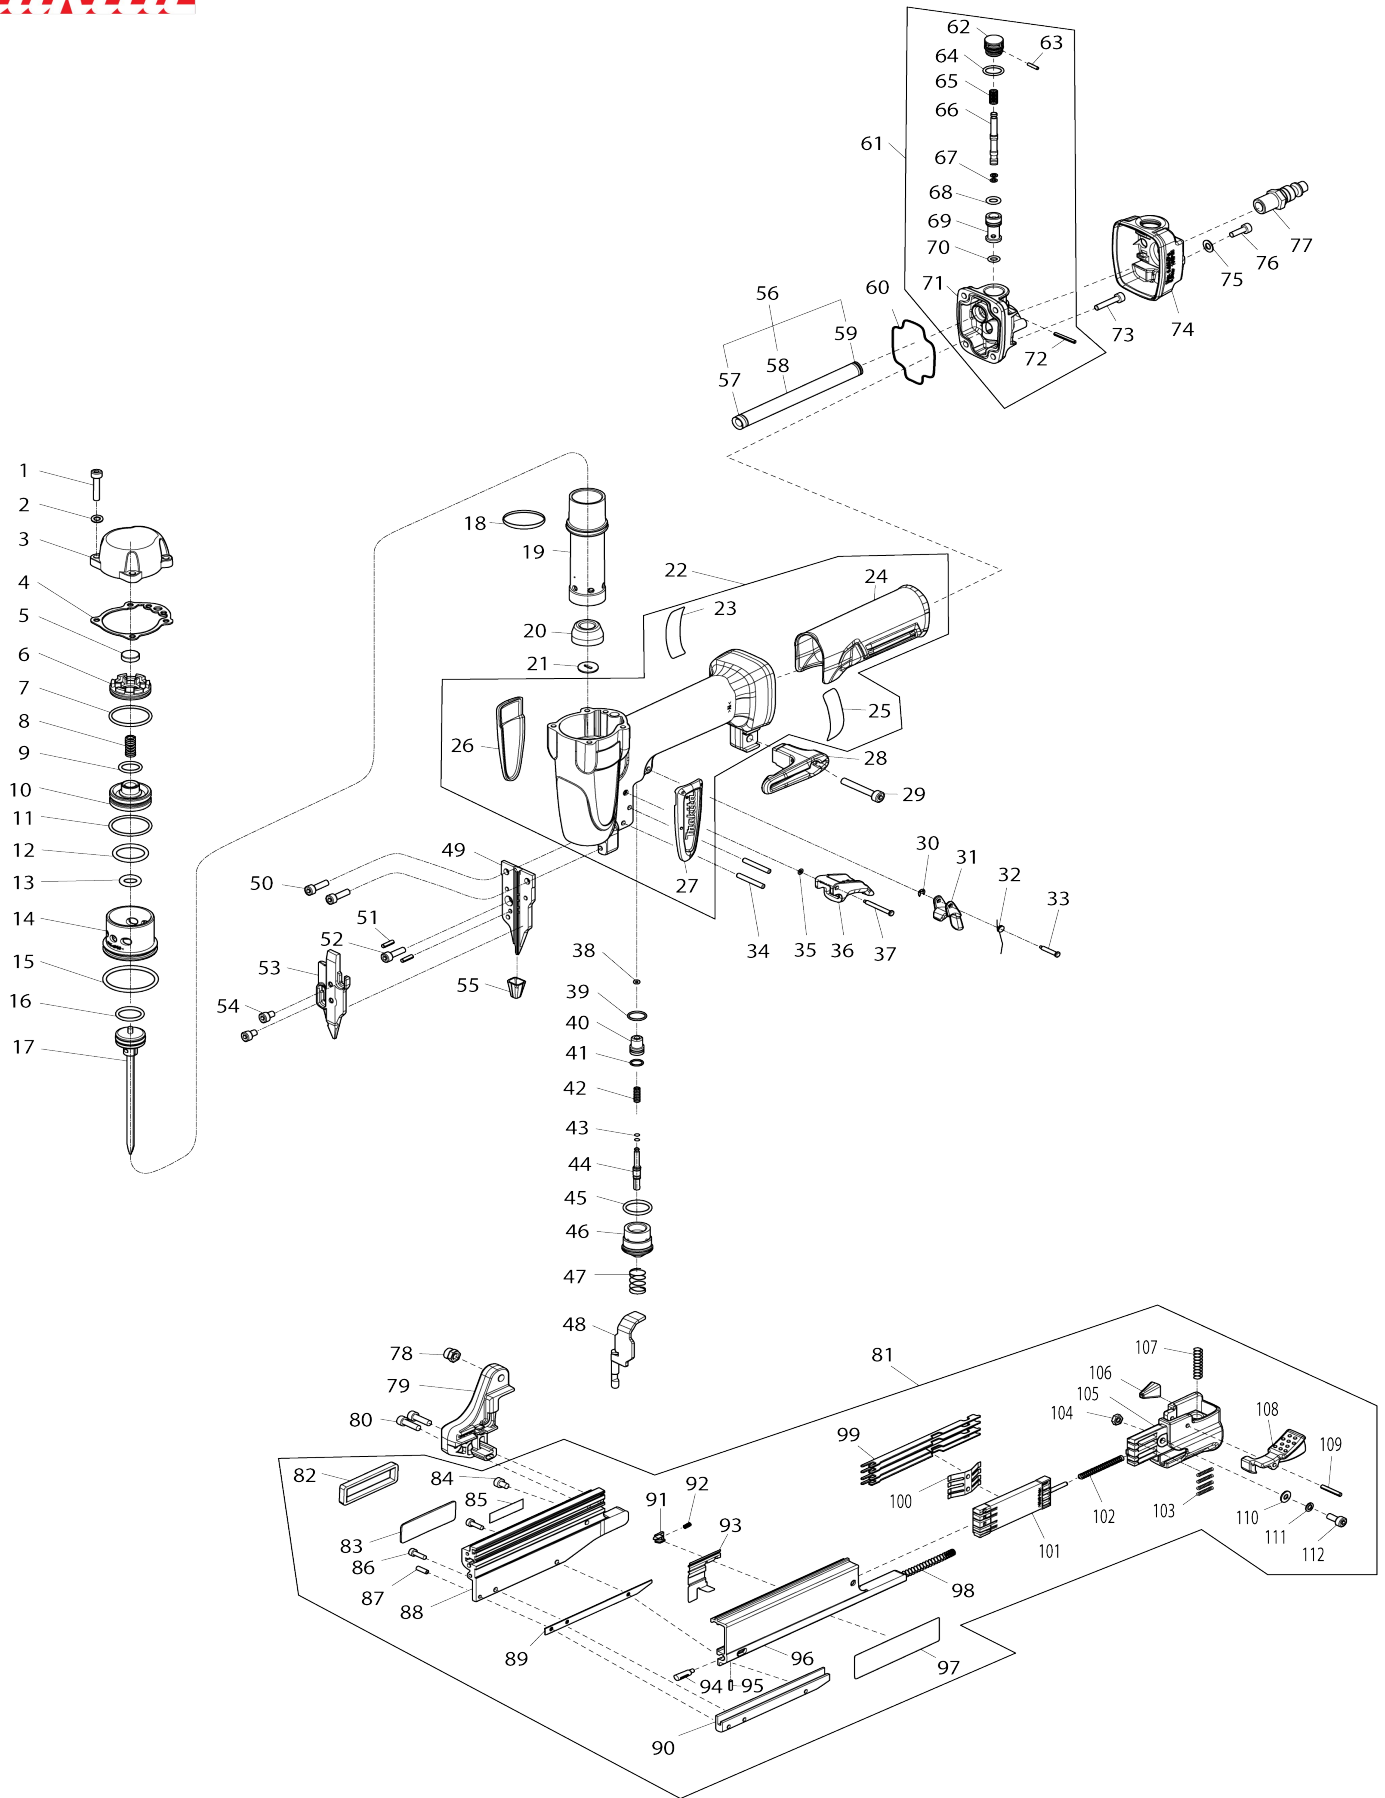

# Model No.AF353 PNEUMATIC PIN NAILER

Model No.AF353 PNEUMATIC PIN NAILER

Bản vẽ	Mã Phụ tùng	Mô tả	Tương ứng với	Số lượng	Cũ/ Mới	Ghi chú 1	Ghi chú 2
001	HY00000530	HEX.SOCKETHEADBOLTM4X20		4			
002	HY00000070	FLAT WASHER4		4			
003	HY00000544	TOPCAP		1			
004	HY00000578	TOPCAPGASCKET		1			
005	HY00000581	CUSHIONV		1			
006	HY00000594	HEADVALVEGUIDE		1			
007-1	HY00000417	ORING25		1			
008	HY00000626	COMPRESSIONSPRING5		1			
009	HY00000010	O-RING 12		1			
010	HY00000593	HEADVALVE		1			
011-1	HY00000417	ORING25		1			
012	HY00000406	ORING19		1			
013	HY00000415	ORING8.5		1			
014	HY00000555	CYLINDERSEPARATER		1			
015	HY00000418	ORING32.5		1			
016-2	HY00000413	ORING15.5		1			
017-1	HY00000549	DRIVERCOMPLETE		1			
018-1	HY00000416	ORING23.5		1			
019	HY00000600	CYLINDER		1			
020	HY00000547	FRONTCUSHION		1			
021	HY00000484	FRONTSEAL		1			
022	HY00000762	HOUSING COMPLETE		1			
022		INC. 23-27					
023	HY00000763	AF353 NAME PLATE		1			
024	HY00000556	GRIP		1			
025	HY00000105	CAUTION LABEL		1			
026	HY00000425	HOUSINGBUMPERR		1			
027	HY00000424	HOUSINGBUMPERL		1			
028	HY00000062	HOOK		1			
029	HY00000075	HEX.SOCKET HEAD BOLT M5X30		1			
030	HY00000064	STOP RING (EXT) E-2.5		1			
031	HY00000435	LOCKLEVER		1			
032	HY00000617	TORSIONSPRING3		1			
033	HY00000638	PIN3		1			
034	HY00000682	SPRINGPIN3-25		2			
035	HY00000411	ORING2		1			
036	HY00000434	TRIGGER		1			
037	HY00000595	PIN3		1			
038	HY00000411	ORING2		1			
039	HY00000420	ORING		1			
040	HY00000598	TRIGGERVALVEGUIDE		1			
041	HY00000419	ORING		1			
042	HY00000548	COMPRESSIONSPRING4		1			
043	HY00000037	O-RING 3		2			
044	HY00000516	TRIGGERVALVESTEM		1			
045	HY00000010	O-RING 12		1			
046	HY00000597	TRIGGERVALVECASE		1			
047-1	HY00000705	COMPRESSION SPRING 10		1			