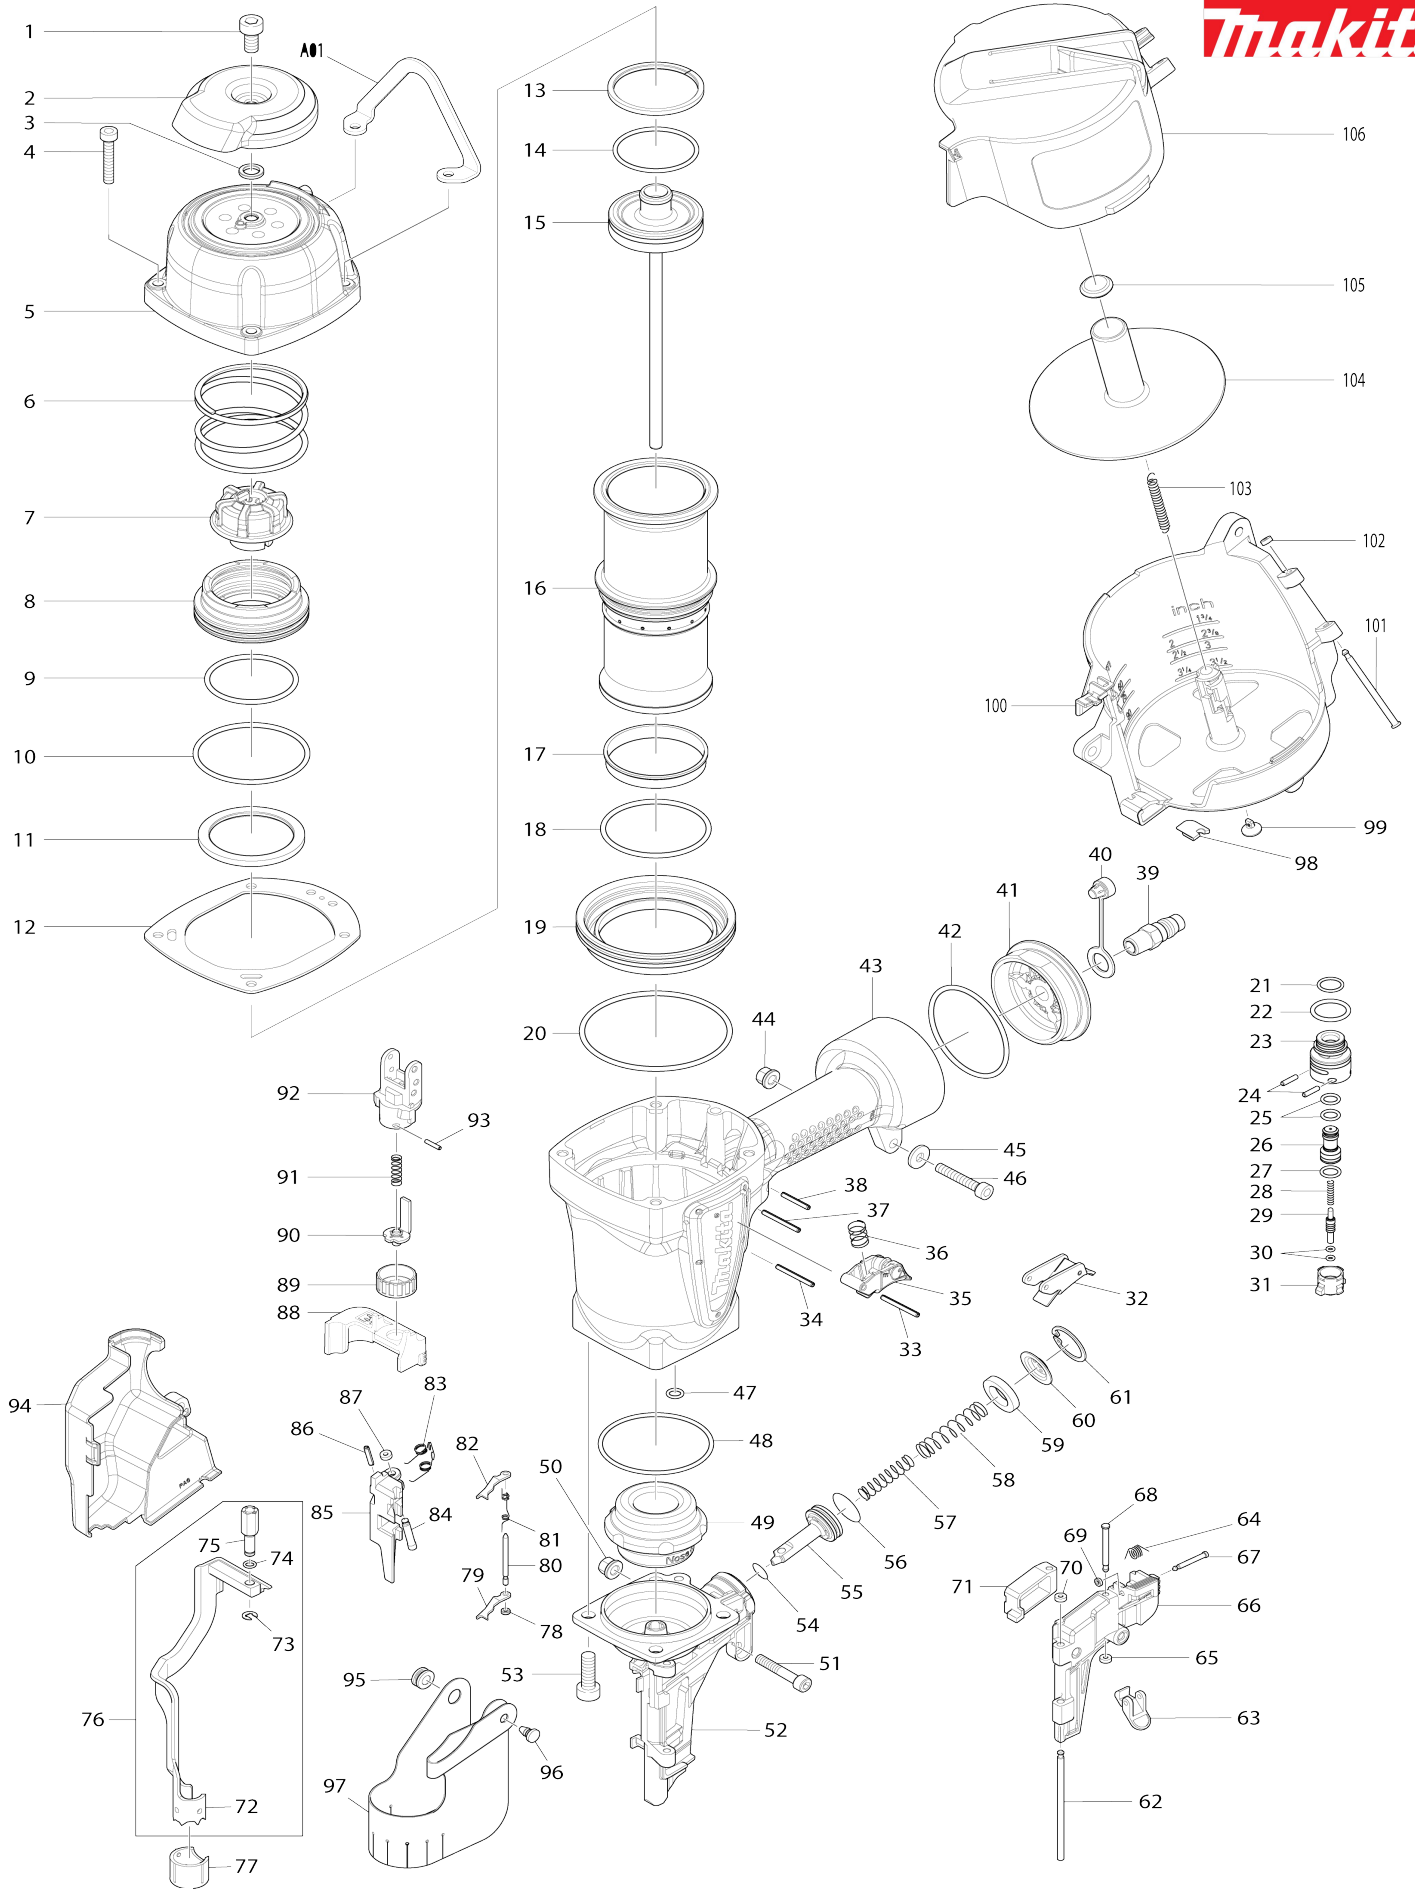

# Model No.AN902 COIL NAILER

Bản vẽ	Mã Phụ tùng	Mô tả	Tương ứng với	Số lượng	Cũ/ Mới	Ghi chú 1	Ghi chú 2
001	BA00000263	HEX. SOCKET HEAD BOLT M8X16		1			
002	BA00000264	EXHAUST COVER		1			
003	BA00000005	RUBBER PAD 10		1			
004	BA00000265	HEX. SOCKET HEAD BOLT M6X35		4			
005	BA00000352	TOP CAP COMPLETE		1			
006	BA00000353	COMPRESSION SPRING		1			
007	BA00000354	REAR CUSHION		1			
008	BA00000355	HEAD VALVE		1			
009	BA00000356	O-RING		1			
010	BA00000290	O-RING 64		1	*		
010-1	BA00000486	O-RING 64X3.1	X	1			
011	BA00000357	COLLAR		1			
012	BA00000273	CYLINDER CAP SEAL		1	*		
012-1	BA00000273	CYLINDER CAP SEAL	O	1			
013	BA00000358	PISTON RING		1			
014	BA00000359	O-RING		1			
015	BA00000360	DRIVER UNIT		1			
016	BA00000361	CYLINDER		1			
017	BA00000362	CYLINDER RING		1			
018	BA00000363	O-RING		1			
019	BA00000364	CYLINDER SPACER		1			
020	BA00000280	O-RING 85		1			
021	BA00000026	O-RING 12		1			
022	BA00000028	O-RING 19		1			
023	BA00000027	TRIGGER VALVE GUIDE		1			
024	BA00000036	SPRING PIN 3-12		2			
025	BA00000030	O-RING 6		2			
026	BA00000029	PILOT VALVE		1			
027	BA00000031	O-RING 9		1			
028	BA00000032	COMPRESSION SPRING 3		1			
029	BA00000033	TRIGGER VALVE STEM		1			
030	BA00000034	O-RING 3		2	*		
030-1	BA00000034	O-RING 3	O	2			
031	BA00000035	TRIGGER VALVE CASE		1			
032	BA00000039	TRIGGER ASSY		1			
033	BA00000038	SPRING PIN 3-30		1			
034	BA00000038	SPRING PIN 3-30		1			
035	BA00000040	SEQUENTIAL TRIGGER		1			
036	BA00000102	COMPRESSION SPRING 10		1			
037	BA00000038	SPRING PIN 3-30		1			
038	BA00000037	SPRING PIN 3-22		1			
039	BA00000045	ONE-TOUCH JOINT 20PM		1			
040	BA00000044	CAP 9		1			
041	BA00000287	INLET CAP		1			
042	BA00000356	O-RING		1			
043	BA00000286	HOUSING COMPLETE		1			
044	BA00000250	BOLT CAP		1			
045	BA00000245	FLAT WASHER		1			