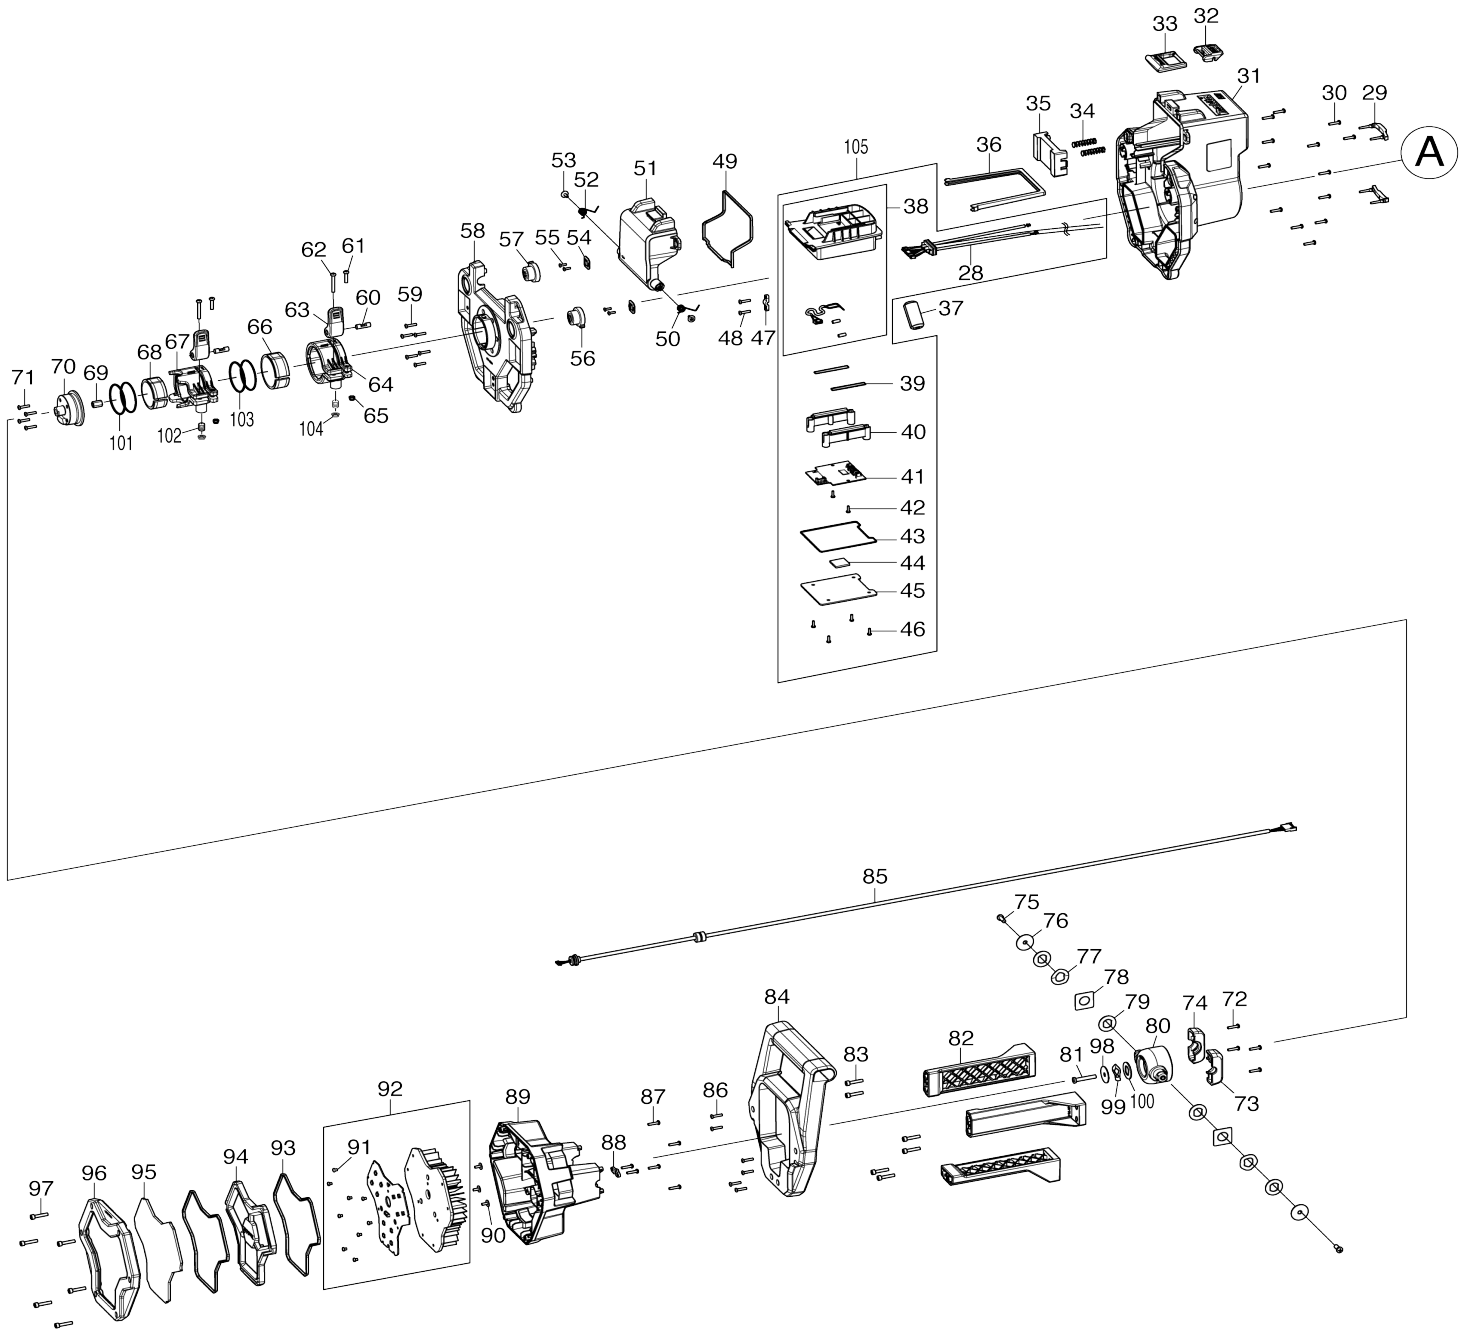

Model No.DML813 CORDLESS WORKLIGHT

Model No.DML813 CORDLESS WORKLIGHT

Bản vẽ	Mã Phụ tùng	Mô tả	Tương ứng với	Số lượng	Cũ/ Mới	Ghi chú 1	Ghi chú 2
001	TD00000015	TAPPING SCREW PB3.5X14		6			
002	TD00000016	REAR BASE		1			
003	TD00000015	TAPPING SCREW PB3.5X14		2			
004	TD00000017	CABLE COVER		1			
005	TD00000015	TAPPING SCREW PB3.5X14		4			
006	TD00000018	CORD CLAMP		1			
007	TD00000019	REAR FOOT L		1			
008	TD00000015	TAPPING SCREW PB3.5X14		6			
009	TD00000020	FRONT BASE		1			
010	TD00000021	SLEEVE R		1			
011	TD00000022	SLEEVE L		1			
012	TD00000023	POLE B		1			
013	TD00000024	POLE SLEEVE		1			
014	TD00000025	POLE A		1			
015	TD00000026	LEG		3			
016	TD00000027	PIN		3			
017	TD00000015	TAPPING SCREW PB3.5X14		3			
018	TD00000028	CHECK BLOCK		3			
019	TD00000029	LINK		3			
020	TD00000109	HANDLE SET		1			
020		INC. 25					
021	TD00000031	PIN		1			
022	TD00000032	RELEASE BUTTON		1			
023	TD00000033	SPRING		1			
024	TD00000034	LATCH		1			
025	TD00000109	HANDLE SET		1			
025		INC. 20					
026	TD00000015	TAPPING SCREW PB3.5X14		11			
027	TD00000036	BODY		1			
028	TD00000037	CABLE		1			
029	TD00000038	RUBBER PAD		2			
030	TD00000015	TAPPING SCREW PB3.5X14		13			
031	TD00000039	BATTERY HOUSING		1			
032	TD00000040	LATCH		1			
033	TD00000041	CLIP		1			
034	TD00000042	SPRING		2			
035	TD00000043	PUSH PLATE		1			
036	TD00000044	GASKET		1			
037	TD00000045	MAGNET RING		1			
038	TD00000046	PCBA BOX COMPLETE		1			
039	TD00000047	GASKET		2			
040	TD00000048	DUST COVER		2			
041	TD00000049	MAIN BOARD		1			
042	TD00000050	TAPPING SCREW PB3X8		2			
043	TD00000051	GASKET		1			
044	TD00000052	SILICON SHEET		1			
045	TD00000053	HEATSINK		1			
046	TD00000050	TAPPING SCREW PB3X8		4			