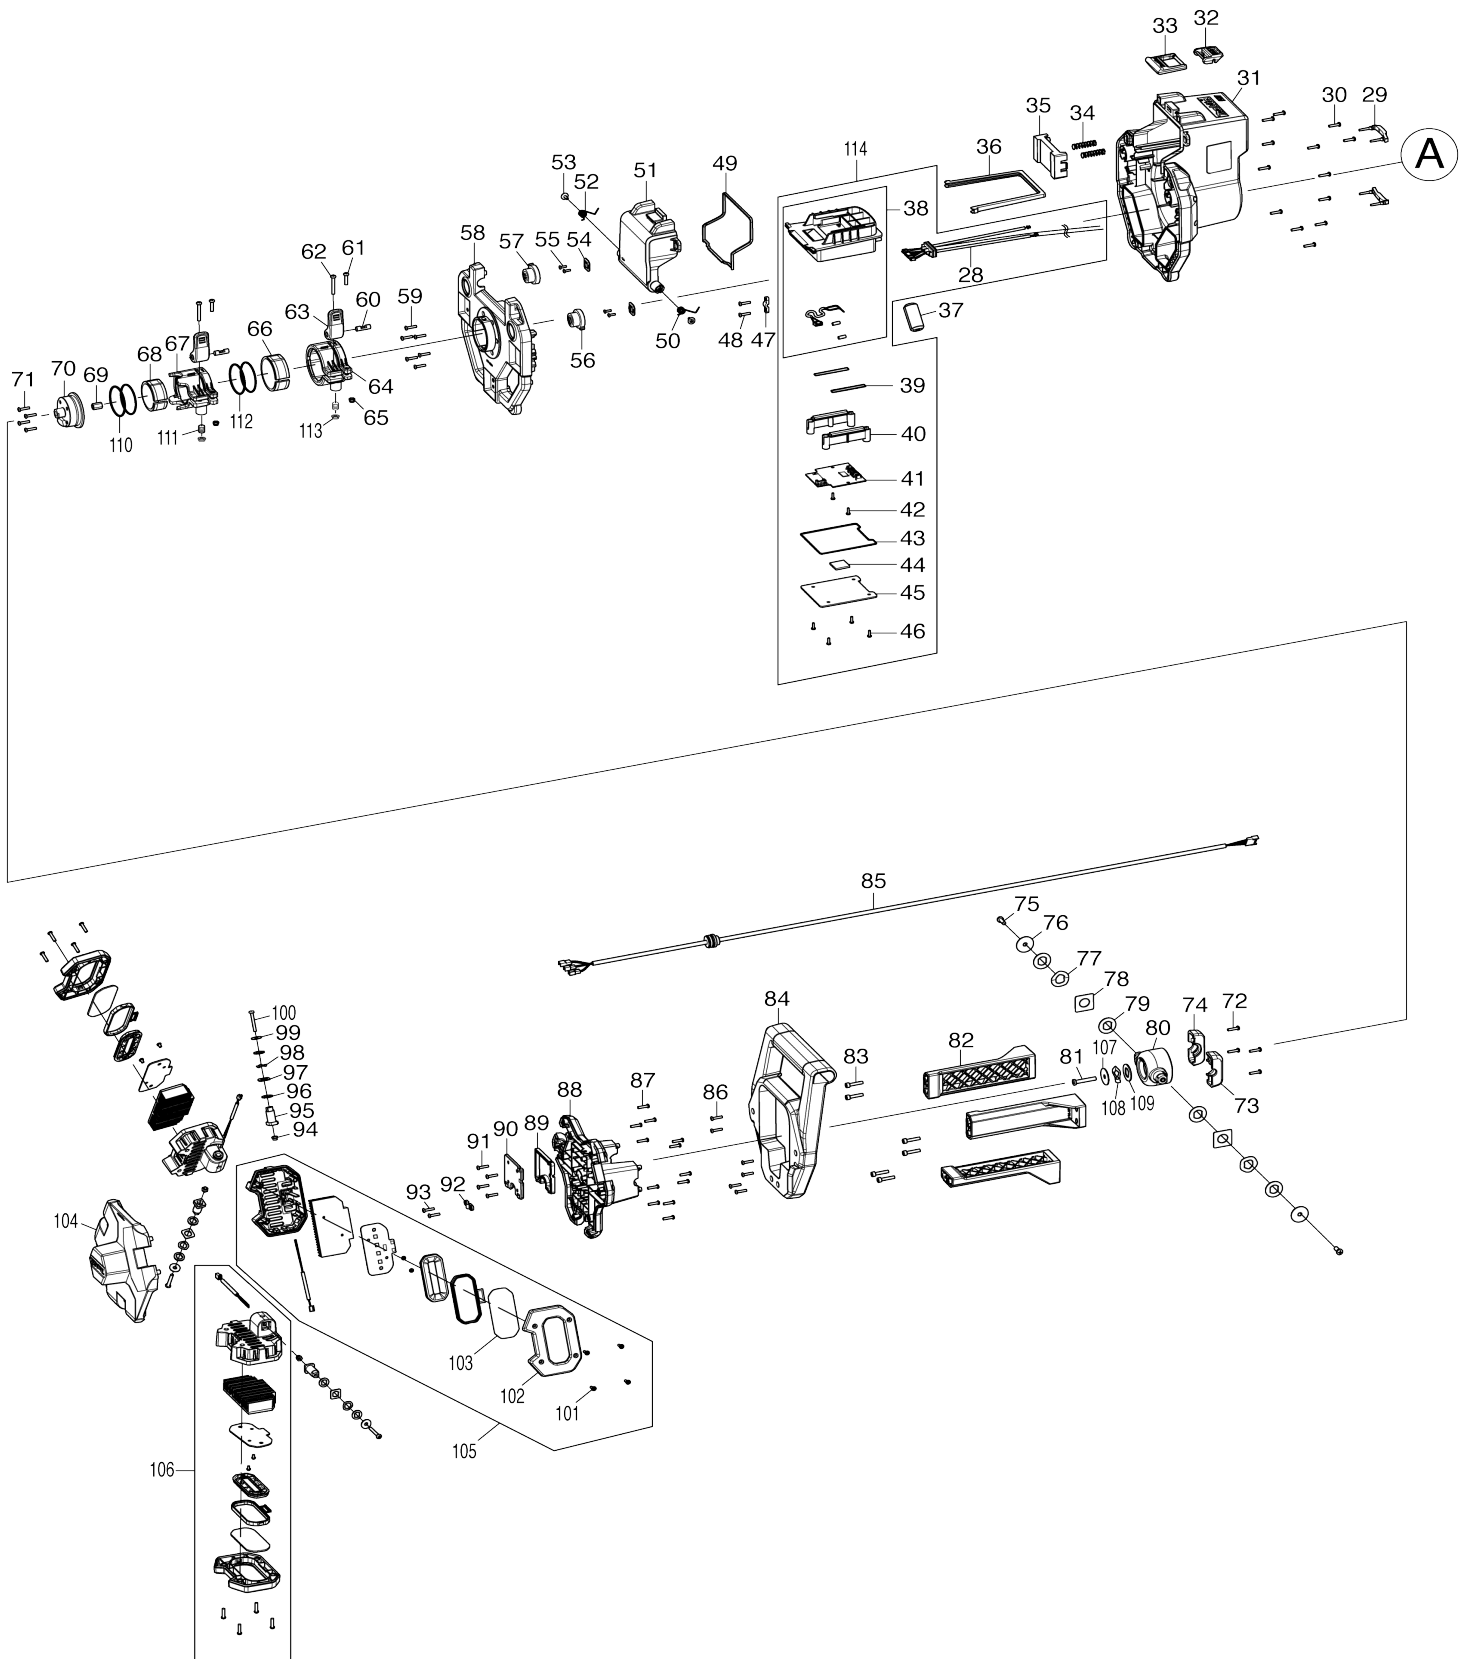

Model No.DML814 CORDLESS WORKLIGHT

Model No.DML814 CORDLESS WORKLIGHT

Bản vẽ	Mã Phụ tùng	Mô tả	Tương ứng với	Số lượng	Cũ/ Mới	Ghi chú 1	Ghi chú 2
001	TD00000015	TAPPING SCREW PB3.5X14		6			
002	TD00000016	REAR BASE		1			
003	TD00000015	TAPPING SCREW PB3.5X14		2			
004	TD00000017	CABLE COVER		1			
005	TD00000015	TAPPING SCREW PB3.5X14		4			
006	TD00000018	CORD CLAMP		1			
007	TD00000019	REAR FOOT L		1			
008	TD00000015	TAPPING SCREW PB3.5X14		6			
009	TD00000020	FRONT BASE		1			
010	TD00000021	SLEEVE R		1			
011	TD00000022	SLEEVE L		1			
012	TD00000023	POLE B		1			
013	TD00000024	POLE SLEEVE		1			
014	TD00000025	POLE A		1			
015	TD00000026	LEG		3			
016	TD00000027	PIN		3			
017	TD00000015	TAPPING SCREW PB3.5X14		3			
018	TD00000028	CHECK BLOCK		3			
019	TD00000029	LINK		3			
020	TD00000109	HANDLE SET		1			
020		INC. 25					
021	TD00000031	PIN		1			
022	TD00000032	RELEASE BUTTON		1			
023	TD00000033	SPRING		1			
024	TD00000034	LATCH		1			
025	TD00000109	HANDLE SET		1			
025		INC. 20					
026	TD00000015	TAPPING SCREW PB3.5X14		11			
027	TD00000036	BODY		1			
028	TD00000037	CABLE		1			
029	TD00000038	RUBBER PAD		2			
030	TD00000015	TAPPING SCREW PB3.5X14		13			
031	TD00000039	BATTERY HOUSING		1			
032	TD00000040	LATCH		1			
033	TD00000041	CLIP		1			
034	TD00000042	SPRING		2			
035	TD00000043	PUSH PLATE		1			
036	TD00000044	GASKET		1			
037	TD00000045	MAGNET RING		1			
038	TD00000046	PCBA BOX COMPLETE		1			
039	TD00000047	GASKET		2			
040	TD00000048	DUST COVER		2			
041	TD00000049	MAIN BOARD		1			
042	TD00000050	TAPPING SCREW PB3X8		2			
043	TD00000051	GASKET		1			
044	TD00000052	SILICON SHEET		1			
045	TD00000053	HEATSINK		1			
046	TD00000050	TAPPING SCREW PB3X8		4			