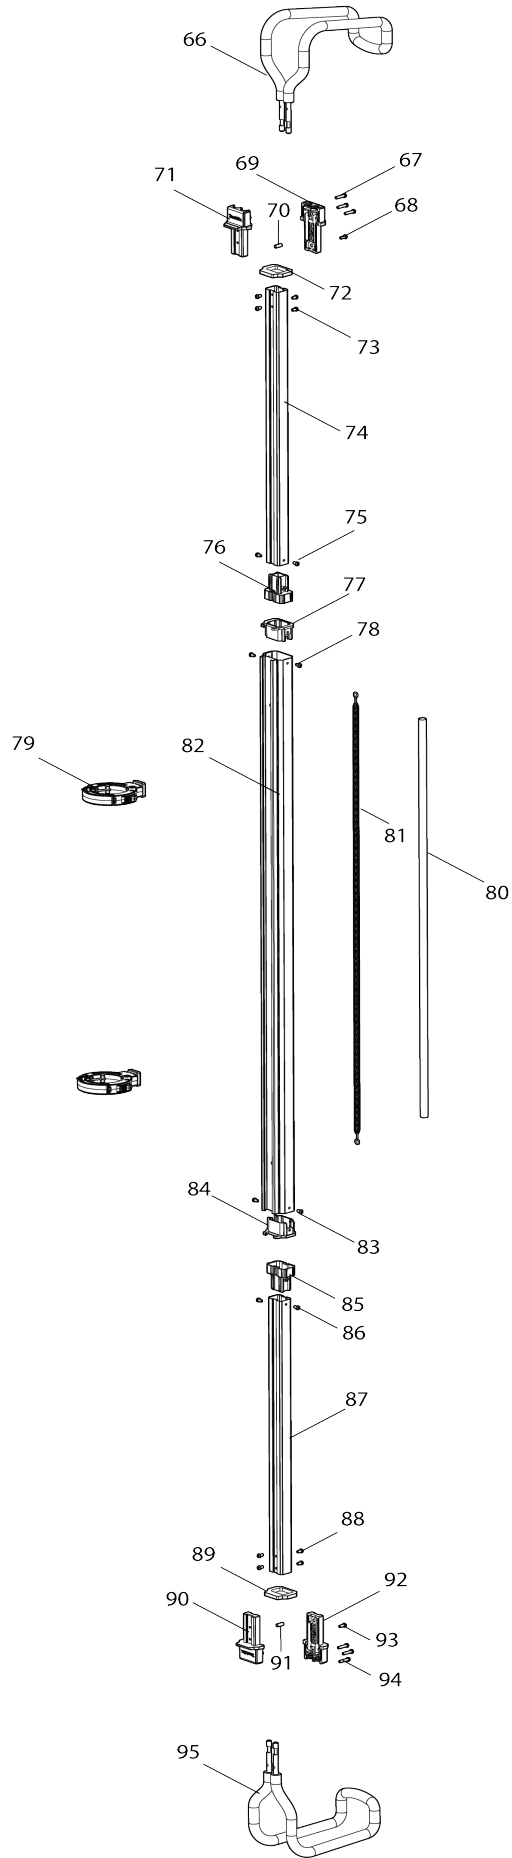

Model No.DML818 CORDLESS BAR LIGHT

Model No.DML818 CORDLESS BAR LIGHT

Model No.DML818 CORDLESS BAR LIGHT

| Bản vẽ | Mã Phụ tùng | Mô tả | Tương ứng với | Số lượng | Cũ/ Mới | Ghi chú 1 | Ghi chú 2 |
|--------|-------------|------------------------|---------------|----------|---------|-----------|-----------|
| 001 | GM00001012 | SCREW 3X12 PB BLACK ZN | | 2 | | | |
| 002 | GM00002543 | TOP HOOK | | 1 | | | |
| 003 | GM00002542 | TOP SUPPORT B | | 1 | | | |
| 004 | GM00002541 | TOP HOOK SPRING | | 1 | | | |
| 005 | GM00002540 | HOOK SPRING COVER | | 1 | | | |
| 006 | GM00001322 | SCREW 2.6X8 PB | | 1 | | | |
| 007 | GM00001332 | SCREW 3 X 8 PB | | 4 | | | |
| 008 | GM00002539 | HOOK SUPPORT | | 1 | | | |
| 009 | GM00002284 | RING | | 1 | | | |
| 010 | GM00002546 | SCREW 3.2X12 PM | | 2 | | | |
| 011 | GM00002535 | TOP SUPPORT A | | 1 | | | |
| 012 | GM00002534 | LENS CUSHION B | | 1 | | | |
| 013 | GM00002538 | LENS B | | 1 | | | |
| 014 | GM00002537 | LENS O RING B | | 2 | | | |
| 015 | GM00002536 | LED PCBA ASSY-B | | 1 | | | |
| 016 | GM00002533 | ALUMINUM COVER B | | 1 | | | |
| 017 | GM00002532 | MIDDLE SUPPORT B1 | | 1 | | | |
| 018 | GM00002546 | SCREW 3.2X12 PM | | 2 | | | |
| 019 | GM00002531 | MIDDLE SUPPORT B2 | | 1 | | | |
| 020 | GM00001012 | SCREW 3X12 PB BLACK ZN | | 2 | | | |
| 021 | GM00001012 | SCREW 3X12 PB BLACK ZN | | 2 | | | |
| 022 | GM00001332 | SCREW 3 X 8 PB | | 2 | | | |
| 023 | GM00002526 | SPINDLE COVER | | 1 | | | |
| 024 | GM00002527 | SPINDLE L | | 1 | | | |
| 025 | GM00002224 | COMPRESSION SPRING | | 1 | | | |
| 026 | GM00002525 | NEEDLE B | | 2 | | | |
| 027 | GM00002528 | 2P HOUSING CONNECTOR | | 1 | | | |
| 028 | GM00002224 | COMPRESSION SPRING | | 1 | | | |
| 029 | GM00002529 | SPINDLE R | | 1 | | | |
| 030 | GM00002530 | FLAT WASHER | | 1 | | | |
| 031 | GM00002547 | SCREW 4X26 PM | | 1 | | | |
| 032 | GM00002526 | SPINDLE COVER | | 1 | | | |
| 033 | GM00001332 | SCREW 3 X 8 PB | | 2 | | | |
| 034 | GM00002524 | MIDDLE SUPPORT A2 | | 1 | | | |
| 035 | GM00001012 | SCREW 3X12 PB BLACK ZN | | 2 | | | |
| 036 | GM00001012 | SCREW 3X12 PB BLACK ZN | | 2 | | | |
| 037 | GM00002546 | SCREW 3.2X12 PM | | 2 | | | |
| 038 | GM00002523 | MIDDLE SUPPORT A1 | | 1 | | | |
| 039 | GM00002522 | LENS A | | 1 | | | |
| 040 | GM00002521 | LENS O RING A | | 2 | | | |
| 041 | GM00002520 | LED PCBA ASSY-A | | 1 | | | |
| 042 | GM00002519 | ALUMINUM COVER A | | 1 | | | |
| 043 | GM00002518 | BOTTOM SUPPORT | | 1 | | | |
| 044 | GM00002546 | SCREW 3.2X12 PM | | 2 | | | |
| 045 | GM00002517 | NEEDLE SUPPORT | | 1 | | | |
| 046 | GM00002219 | SCREW 2.6X7 KB | | 4 | | | |
| 047 | GM00002511 | LOCK RING | | 1 | | | |
| 048 | GM00002516 | ON/OFF SWITCH | | 1 | | | |