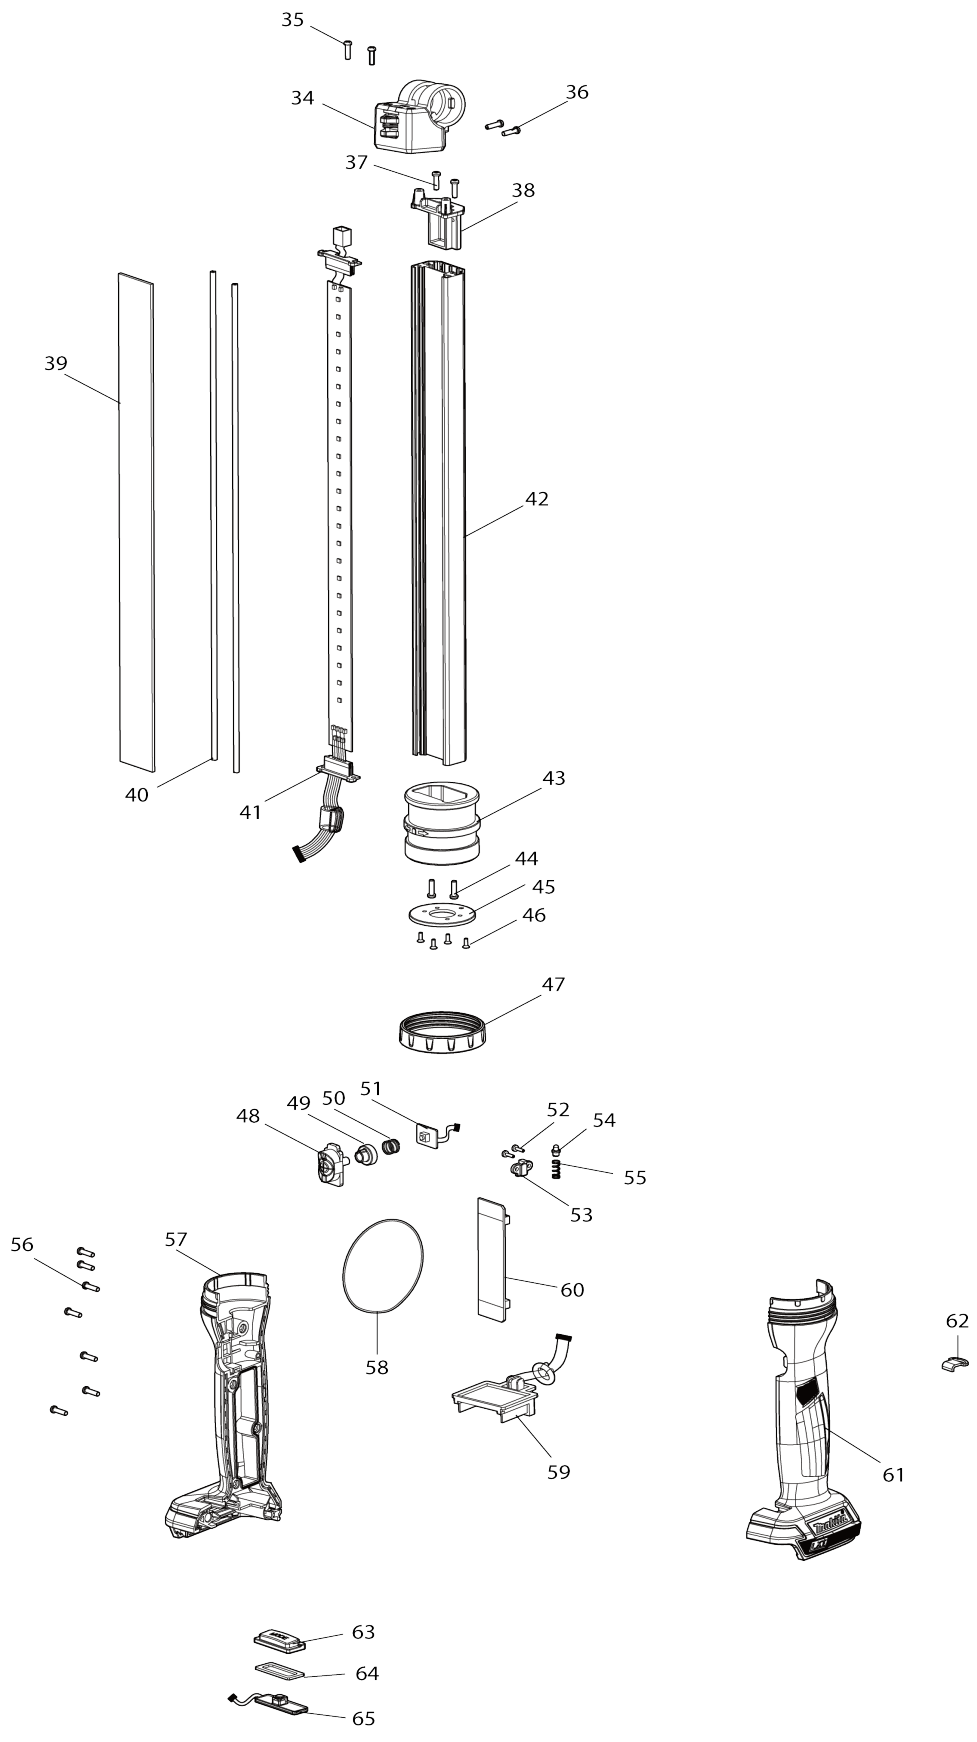

Model No.DML818 CORDLESS BAR LIGHT

Model No.DML818 CORDLESS BAR LIGHT

Model No.DML818 CORDLESS BAR LIGHT

| Bản vẽ | Mã Phụ tùng | Mô tả | Tương ứng với | Số lượng | Cũ/ Mới | Ghi chú 1 | Ghi chú 2 |
|--------|-------------|------------------------|---------------|----------|---------|-----------|-----------|
| 001 | GM00001012 | SCREW 3X12 PB BLACK ZN | | 2 | | | |
| 002 | GM00002543 | TOP HOOK | | 1 | | | |
| 003 | GM00002542 | TOP SUPPORT B | | 1 | | | |
| 004 | GM00002541 | TOP HOOK SPRING | | 1 | | | |
| 005 | GM00002540 | HOOK SPRING COVER | | 1 | | | |
| 006 | GM00001322 | SCREW 2.6X8 PB | | 1 | | | |
| 007 | GM00001332 | SCREW 3 X 8 PB | | 4 | | | |
| 008 | GM00002539 | HOOK SUPPORT | | 1 | | | |
| 009 | GM00002284 | RING | | 1 | | | |
| 010 | GM00002546 | SCREW 3.2X12 PM | | 2 | | | |
| 011 | GM00002535 | TOP SUPPORT A | | 1 | | | |
| 012 | GM00002534 | LENS CUSHION B | | 1 | | | |
| 013 | GM00002538 | LENS B | | 1 | | | |
| 014 | GM00002537 | LENS O RING B | | 2 | | | |
| 015 | GM00002536 | LED PCBA ASSY-B | | 1 | | | |
| 016 | GM00002533 | ALUMINUM COVER B | | 1 | | | |
| 017 | GM00002532 | MIDDLE SUPPORT B1 | | 1 | | | |
| 018 | GM00002546 | SCREW 3.2X12 PM | | 2 | | | |
| 019 | GM00002531 | MIDDLE SUPPORT B2 | | 1 | | | |
| 020 | GM00001012 | SCREW 3X12 PB BLACK ZN | | 2 | | | |
| 021 | GM00001012 | SCREW 3X12 PB BLACK ZN | | 2 | | | |
| 022 | GM00001332 | SCREW 3 X 8 PB | | 2 | | | |
| 023 | GM00002526 | SPINDLE COVER | | 1 | | | |
| 024 | GM00002527 | SPINDLE L | | 1 | | | |
| 025 | GM00002224 | COMPRESSION SPRING | | 1 | | | |
| 026 | GM00002525 | NEEDLE B | | 2 | | | |
| 027 | GM00002528 | 2P HOUSING CONNECTOR | | 1 | | | |
| 028 | GM00002224 | COMPRESSION SPRING | | 1 | | | |
| 029 | GM00002529 | SPINDLE R | | 1 | | | |
| 030 | GM00002530 | FLAT WASHER | | 1 | | | |
| 031 | GM00002547 | SCREW 4X26 PM | | 1 | | | |
| 032 | GM00002526 | SPINDLE COVER | | 1 | | | |
| 033 | GM00001332 | SCREW 3 X 8 PB | | 2 | | | |
| 034 | GM00002524 | MIDDLE SUPPORT A2 | | 1 | | | |
| 035 | GM00001012 | SCREW 3X12 PB BLACK ZN | | 2 | | | |
| 036 | GM00001012 | SCREW 3X12 PB BLACK ZN | | 2 | | | |
| 037 | GM00002546 | SCREW 3.2X12 PM | | 2 | | | |
| 038 | GM00002523 | MIDDLE SUPPORT A1 | | 1 | | | |
| 039 | GM00002522 | LENS A | | 1 | | | |
| 040 | GM00002521 | LENS O RING A | | 2 | | | |
| 041 | GM00002520 | LED PCBA ASSY-A | | 1 | | | |
| 042 | GM00002519 | ALUMINUM COVER A | | 1 | | | |
| 043 | GM00002518 | BOTTOM SUPPORT | | 1 | | | |
| 044 | GM00002546 | SCREW 3.2X12 PM | | 2 | | | |
| 045 | GM00002517 | NEEDLE SUPPORT | | 1 | | | |
| 046 | GM00002219 | SCREW 2.6X7 KB | | 4 | | | |
| 047 | GM00002511 | LOCK RING | | 1 | | | |
| 048 | GM00002516 | ON/OFF SWITCH | | 1 | | | |