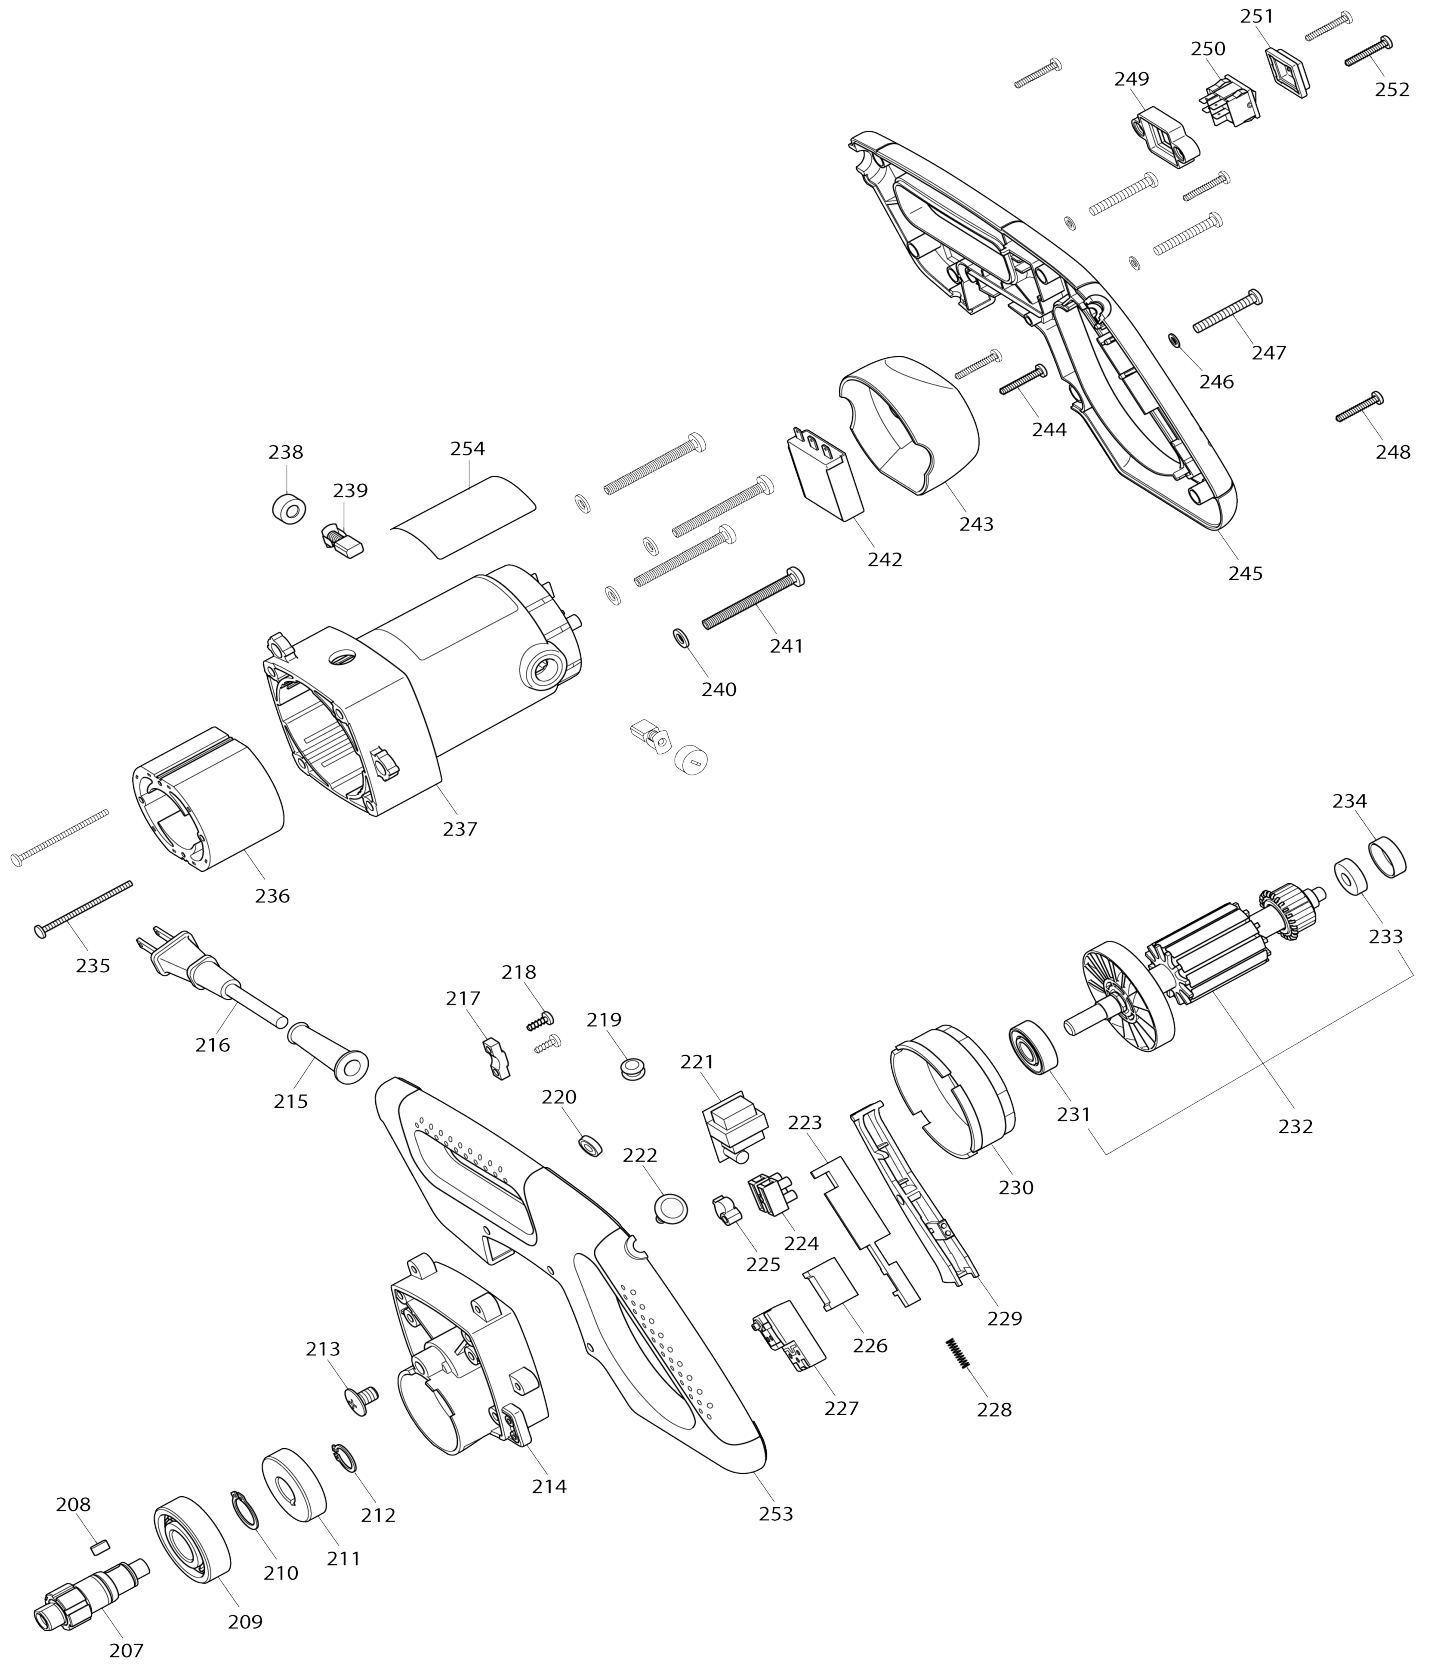

Model No.LS0815FL SLIDE COMPOUND MITER SAW 216MM

Model No.LS0815FL SLIDE COMPOUND MITER SAW 216MM

Model No.LS0815FL SLIDE COMPOUND MITER SAW 216MM

Model No.LS0815FL SLIDE COMPOUND MITER SAW 216MM

Bản vẽ	Mã Phụ tùng	Mô tả	Tương ứng với	Số lượng	Cũ/ Mới	Ghi chú 1	Ghi chú 2
001	JM23500132	BUFFER PAD		4			
002	JM23000127	HOLDER		2			
003	JM23100016	FLAT WASHER 4		4			
004	JM23500008	CROSS HEAD SCREW M4X10		4			
005	JM23500009	PIVOT SHAFT		1			
006	JM23510001	BASE COMPLETE		1			
C10	JM23500010	MITER SCALE LABEL		1	*		
C20	JM2708A060	CAUTION LABEL		2	*		
C30	JM23500011	BASE		1	*		
C40	JM2318A058	CAUTION LABEL		1	*		
007	JM23100013	KNOB FOR EXT.WING		2			
008	JM23100025	WORKING TABLE LOCKING BRACKET		1			
009	JM23100020	LOCK PLATE B		1			
010	JM23100016	FLAT WASHER 4		2			
011	JM23100015	SPRING WASHER 4		2			
012	JM23100014	CROSS HEAD SCREW M4X15		2	*		
012-1	JM23100033	PAN HEAD SCREW M4X12	<	2			
013	JM23100018	LOCK PLATE A		1			
014	JM23100016	FLAT WASHER 4		2			
015	JM23100015	SPRING WASHER 4		2			
016	JM23100014	CROSS HEAD SCREW M4X15		2	*		
016-1	JM23100033	PAN HEAD SCREW M4X12	<	2			
017	JM23100023	PRESS PLATE		1			
018	JM23100021	LOCK SPRING		1			
019	JM23100022	LOCK PIN		1			
020	JM23500015	LOCK SHAFT B		1			
021	JM23500014	SPRING11		1			
022	JM23500013	ADJUSTABLE ROD		1			
023	JM23100027	MITER LOCKING HANDLE		1			
024	JM23500016	LOCK SHAFT A		1			
025	JM23500012	FRICTION PLATE		2			
026	JM23510002	WORKING TABLE COMPLETE		1			
C10	JM23500017	BEVEL SCALE LABEL		1	*		
C20	JM23500018	LOCKING ROD		1	*		
C30	JM23500019	WORKING TABLE		1	*		
C40	JM23500020	ELASTIC PIN 4X30		1			
C50	JM23500021	HEX NUT M10		1			
027	JM23500008	CROSS HEAD SCREW M4X10		1	*		
027-1	JM23100033	PAN HEAD SCREW M4X12	X	1			
028	JM23100016	FLAT WASHER 4		1			
029	JM23100030	MITER POINTER		1			
030	JM23500053	EXTERNAL TOOTHED LOCK WASHER 4		1			
031	JM23100034	HEX BOLT M6X28		3	*		
031-1	JM23100034	HEX BOLT M6X28	O	1			
032	JM23500023	LOCKNUT M8		1			
033	JM23500022	FLAT WASHER 8		1			
034	JM23100035	ANTI-LOOSEN RING		3	*		