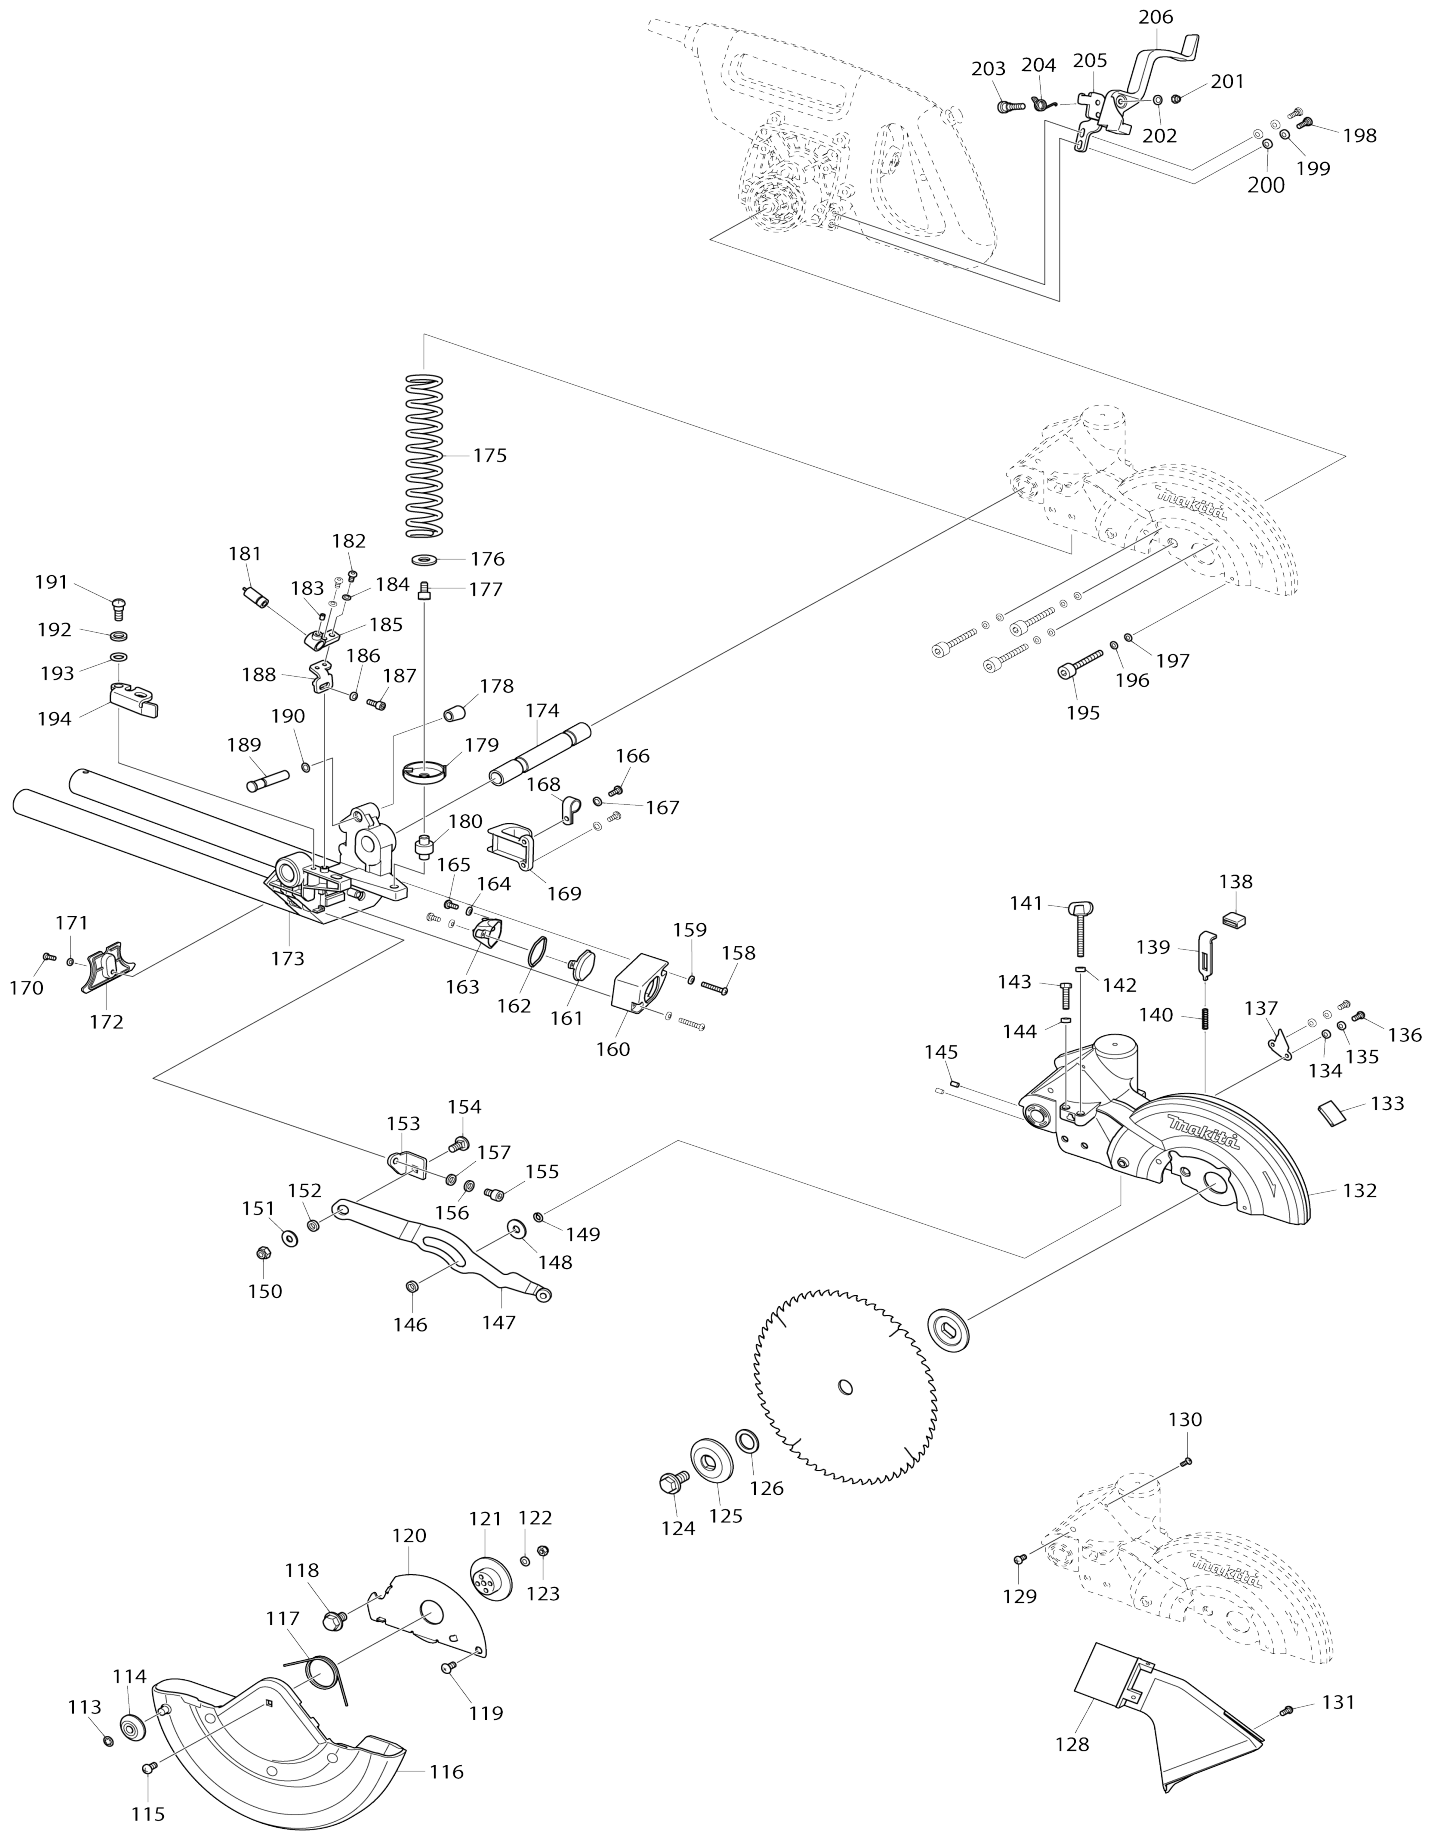

Model No.LS0815FL SLIDE COMPOUND MITER SAW 216MM

Model No.LS0815FL SLIDE COMPOUND MITER SAW 216MM

Model No.LS0815FL SLIDE COMPOUND MITER SAW 216MM

Model No.LS0815FL SLIDE COMPOUND MITER SAW 216MM

Bản vẽ	Mã Phụ tùng	Mô tả	Tương ứng với	Số lượng	Cũ/ Mới	Ghi chú 1	Ghi chú 2
001	JM23500132	BUFFER PAD		4			
002	JM23000127	HOLDER		2			
003	JM23100016	FLAT WASHER 4		4			
004	JM23500008	CROSS HEAD SCREW M4X10		4			
005	JM23500009	PIVOT SHAFT		1			
006	JM23510001	BASE COMPLETE		1			
C10	JM23500010	MITER SCALE LABEL		1	*		
C20	JM2708A060	CAUTION LABEL		2	*		
C30	JM23500011	BASE		1	*		
C40	JM2318A058	CAUTION LABEL		1	*		
007	JM23100013	KNOB FOR EXT.WING		2			
008	JM23100025	WORKING TABLE LOCKING BRACKET		1			
009	JM23100020	LOCK PLATE B		1			
010	JM23100016	FLAT WASHER 4		2			
011	JM23100015	SPRING WASHER 4		2			
012	JM23100014	CROSS HEAD SCREW M4X15		2	*		
012-1	JM23100033	PAN HEAD SCREW M4X12	<	2			
013	JM23100018	LOCK PLATE A		1			
014	JM23100016	FLAT WASHER 4		2			
015	JM23100015	SPRING WASHER 4		2			
016	JM23100014	CROSS HEAD SCREW M4X15		2	*		
016-1	JM23100033	PAN HEAD SCREW M4X12	<	2			
017	JM23100023	PRESS PLATE		1			
018	JM23100021	LOCK SPRING		1			
019	JM23100022	LOCK PIN		1			
020	JM23500015	LOCK SHAFT B		1			
021	JM23500014	SPRING11		1			
022	JM23500013	ADJUSTABLE ROD		1			
023	JM23100027	MITER LOCKING HANDLE		1			
024	JM23500016	LOCK SHAFT A		1			
025	JM23500012	FRICTION PLATE		2			
026	JM23510002	WORKING TABLE COMPLETE		1			
C10	JM23500017	BEVEL SCALE LABEL		1	*		
C20	JM23500018	LOCKING ROD		1	*		
C30	JM23500019	WORKING TABLE		1	*		
C40	JM23500020	ELASTIC PIN 4X30		1			
C50	JM23500021	HEX NUT M10		1			
027	JM23500008	CROSS HEAD SCREW M4X10		1	*		
027-1	JM23100033	PAN HEAD SCREW M4X12	X	1			
028	JM23100016	FLAT WASHER 4		1			
029	JM23100030	MITER POINTER		1			
030	JM23500053	EXTERNAL TOOTHED LOCK WASHER 4		1			
031	JM23100034	HEX BOLT M6X28		3	*		
031-1	JM23100034	HEX BOLT M6X28	O	1			
032	JM23500023	LOCKNUT M8		1			
033	JM23500022	FLAT WASHER 8		1			
034	JM23100035	ANTI-LOOSEN RING		3	*		