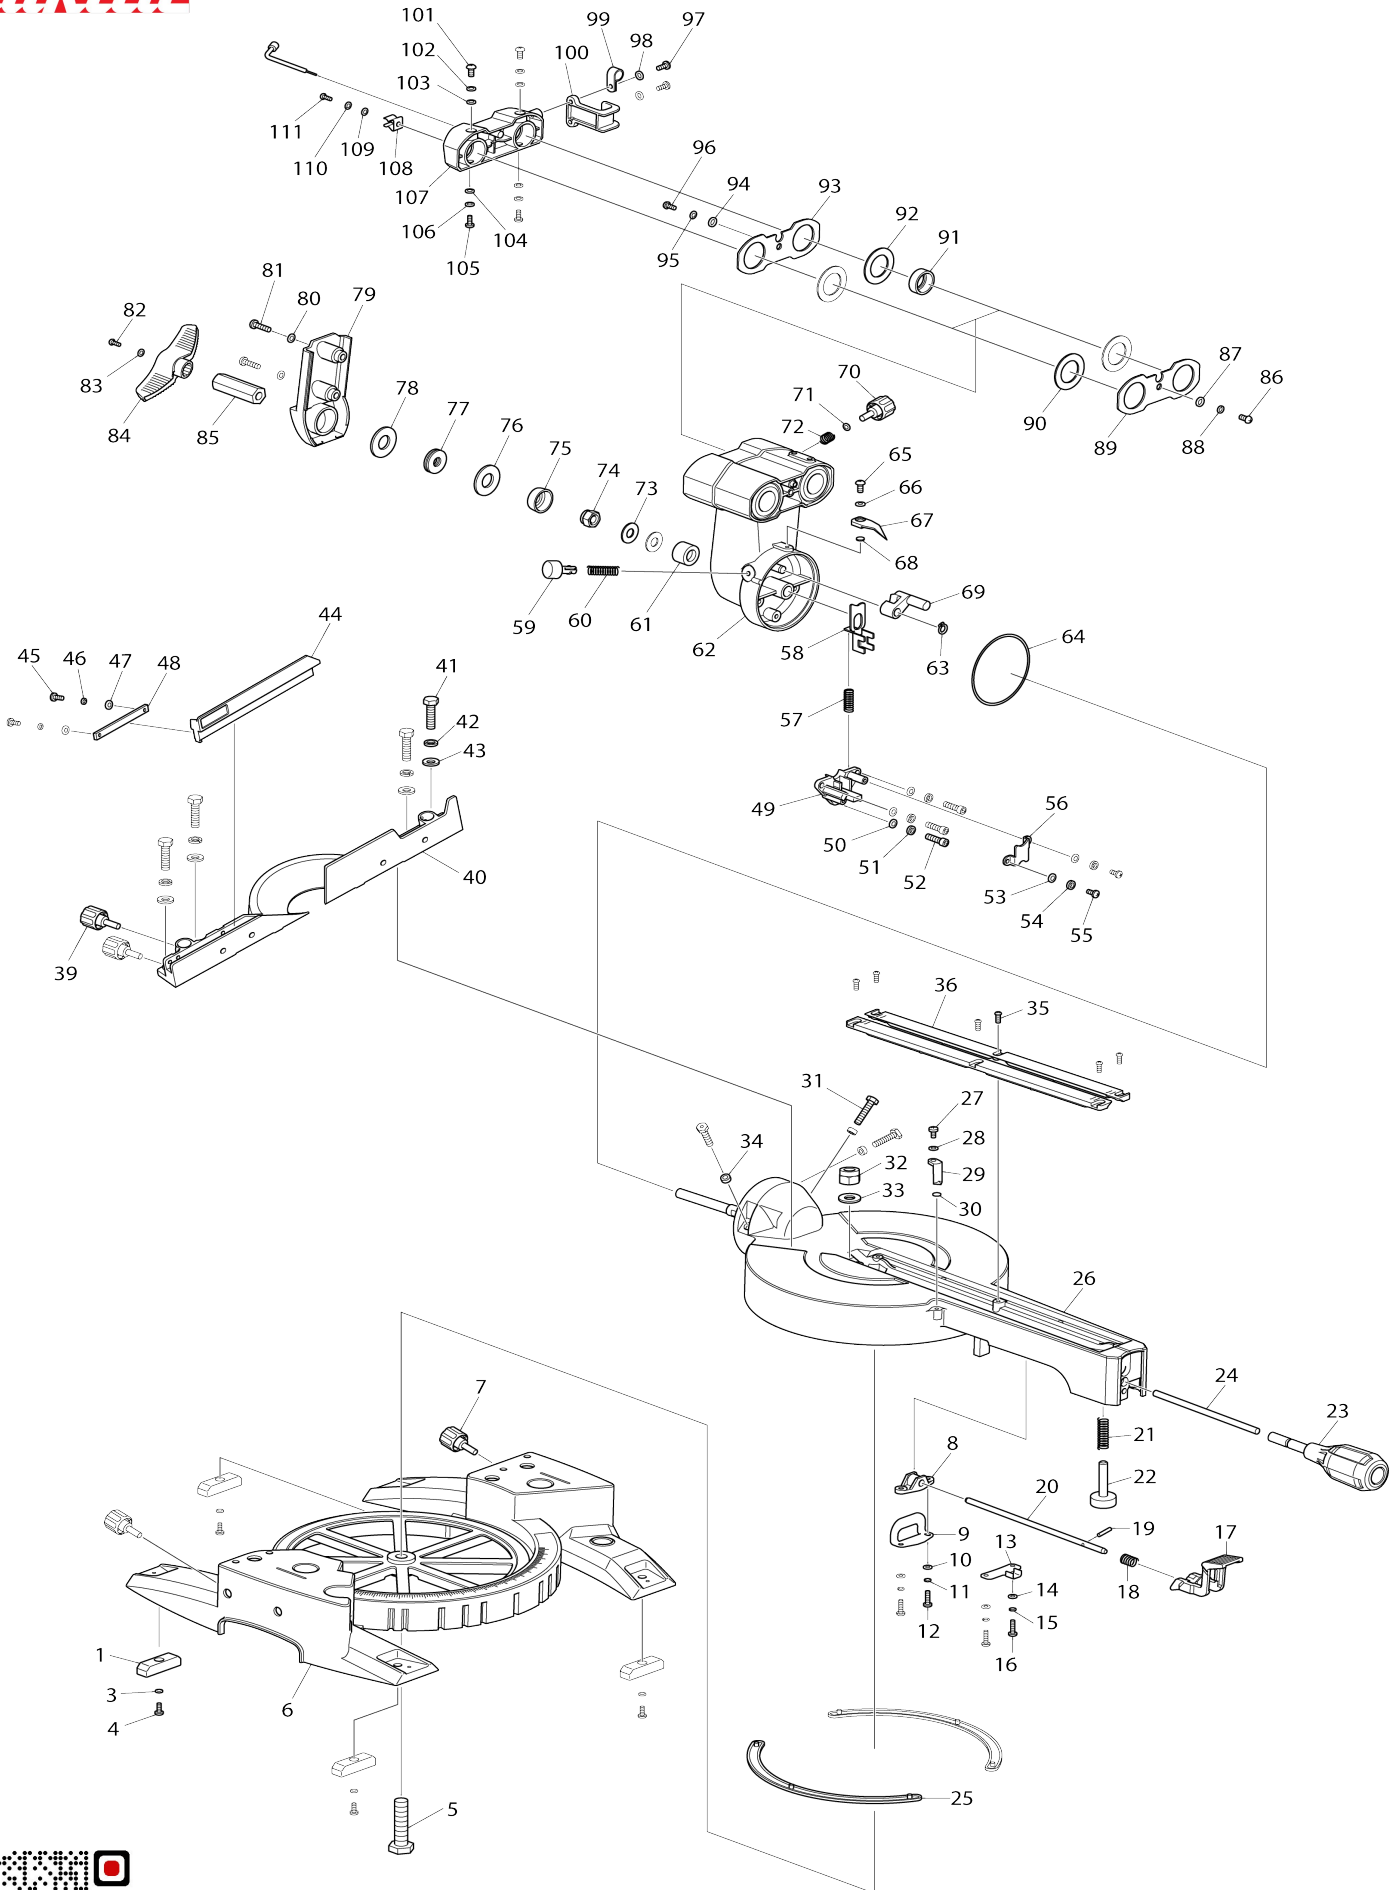

Model No.LS0815FL SLIDE COMPOUND MITER SAW 216MM

Model No.LS0815FL SLIDE COMPOUND MITER SAW 216MM

Model No.LS0815FL SLIDE COMPOUND MITER SAW 216MM

Model No.LS0815FL SLIDE COMPOUND MITER SAW 216MM

Bản vẽ	Mã Phụ tùng	Mô tả	Tương ứng với	Số lượng	Cũ/ Mới	Ghi chú 1	Ghi chú 2
001	JM23500132	BUFFER PAD		4			
002	JM23000127	HOLDER		2			
003	JM23100016	FLAT WASHER 4		4			
004	JM23500008	CROSS HEAD SCREW M4X10		4			
005	JM23500009	PIVOT SHAFT		1			
006	JM23510001	BASE COMPLETE		1			
C10	JM23500010	MITER SCALE LABEL		1	*		
C20	JM2708A060	CAUTION LABEL		2	*		
C30	JM23500011	BASE		1	*		
C40	JM2318A058	CAUTION LABEL		1	*		
007	JM23100013	KNOB FOR EXT.WING		2			
008	JM23100025	WORKING TABLE LOCKING BRACKET		1			
009	JM23100020	LOCK PLATE B		1			
010	JM23100016	FLAT WASHER 4		2			
011	JM23100015	SPRING WASHER 4		2			
012	JM23100014	CROSS HEAD SCREW M4X15		2	*		
012-1	JM23100033	PAN HEAD SCREW M4X12	<	2			
013	JM23100018	LOCK PLATE A		1			
014	JM23100016	FLAT WASHER 4		2			
015	JM23100015	SPRING WASHER 4		2			
016	JM23100014	CROSS HEAD SCREW M4X15		2	*		
016-1	JM23100033	PAN HEAD SCREW M4X12	<	2			
017	JM23100023	PRESS PLATE		1			
018	JM23100021	LOCK SPRING		1			
019	JM23100022	LOCK PIN		1			
020	JM23500015	LOCK SHAFT B		1			
021	JM23500014	SPRING11		1			
022	JM23500013	ADJUSTABLE ROD		1			
023	JM23100027	MITER LOCKING HANDLE		1			
024	JM23500016	LOCK SHAFT A		1			
025	JM23500012	FRICTION PLATE		2			
026	JM23510002	WORKING TABLE COMPLETE		1			
C10	JM23500017	BEVEL SCALE LABEL		1	*		
C20	JM23500018	LOCKING ROD		1	*		
C30	JM23500019	WORKING TABLE		1	*		
C40	JM23500020	ELASTIC PIN 4X30		1			
C50	JM23500021	HEX NUT M10		1			
027	JM23500008	CROSS HEAD SCREW M4X10		1	*		
027-1	JM23100033	PAN HEAD SCREW M4X12	X	1			
028	JM23100016	FLAT WASHER 4		1			
029	JM23100030	MITER POINTER		1			
030	JM23500053	EXTERNAL TOOTHED LOCK WASHER 4		1			
031	JM23100034	HEX BOLT M6X28		3	*		
031-1	JM23100034	HEX BOLT M6X28	O	1			
032	JM23500023	LOCKNUT M8		1			
033	JM23500022	FLAT WASHER 8		1			
034	JM23100035	ANTI-LOOSEN RING		3	*		