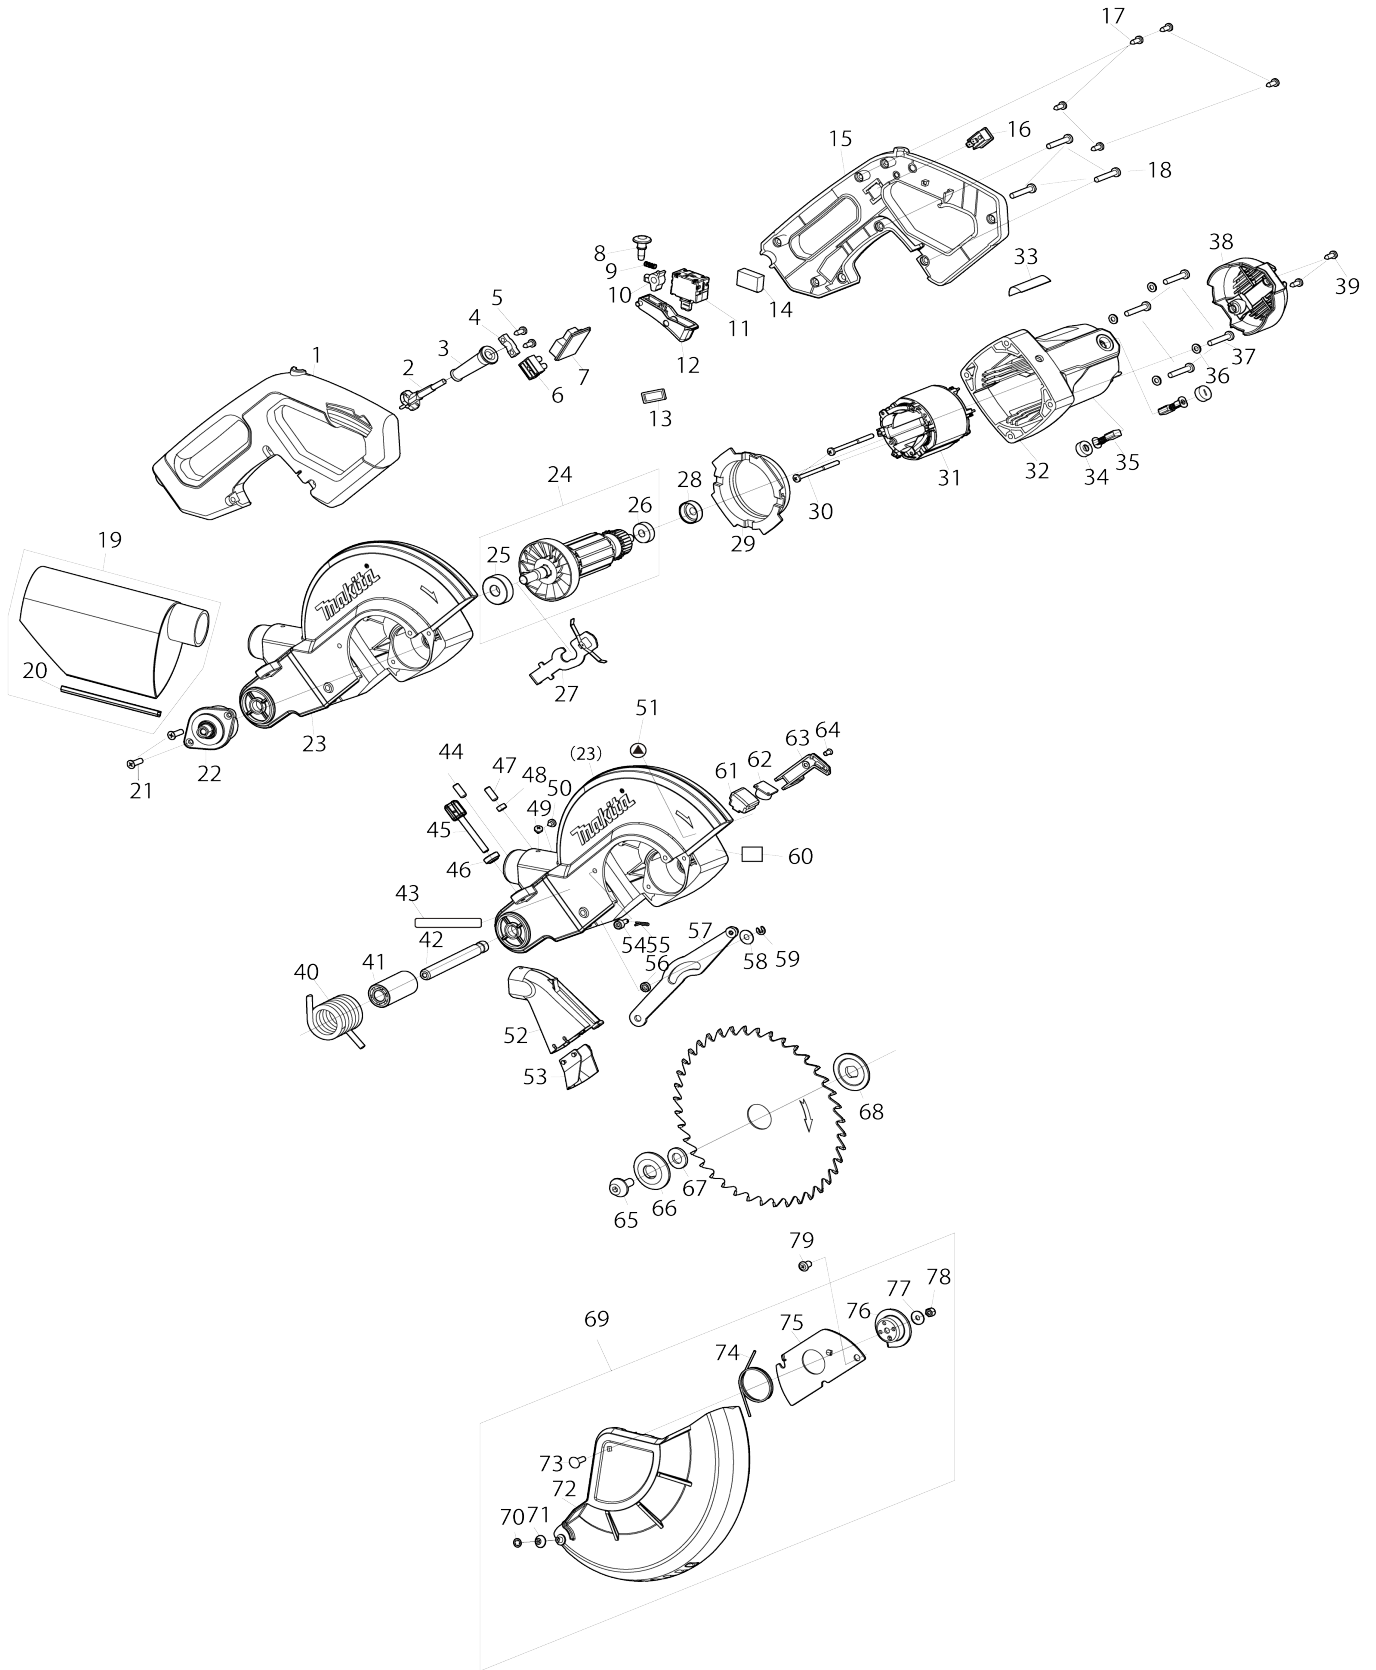

# Model No.LS0816F 216MM SLIDE COMPOUND MITER SAW

093	JM00000481	COMPRESSION SPRING 10X32		1		
094	JM00000483	BEVEL STEP STOPPER BOLT M5X18		1		
095	JM00000482	BEVEL SCALE POINTER		1		
096	JM23100016	FLAT WASHER 4		1		
097	JM23100065	PAN HEAD SCREW M4X8		1		
098	JM00000517	STEPPED PAN HEAD SCREW M6X10		1		
099	JM23100094	WAVE WASHER 8		1		
100	JM00000516	CUTTING DEPTH ADJUSTABLE PLATE		1		
101	JM00000495	STEPPED H.S.H.BOLT M6X10		1		
102	JM00000515	H.S.H. SPECIAL BOLT M10X10		1		
103	JM23100150	SEALING RING		1		
104	JM00000496	LOCK PIN		1		
105	JM00000501	CORD REEL HOOK		1		
106	JM00000500	CORD CLIP		1		
107	JM00000499	BIG FLAT WASHER 5		1		
108	JM00000498	PAN HEAD SCREW M5X16		1		
109	JM00000476	KERF BOARD		2		
110	JM23100033	PAN HEAD SCREW M4X12		6		
111	JM00000484	HEX SOCKET SCREW ROD M10X100		1		
112	JM23000015	HEX NUT M10		1		
113	JM00000467	CONNECTION SHAFT BOLT M10X20		1		
114	JM00000451	HEX SOCKET HEAD BOLT M8X35		1		
115	JM23000028	HEX. NUT M8		1		
116	JM23000028	HEX. NUT M8		1		
117	JM00000451	HEX SOCKET HEAD BOLT M8X35		1		
118	JM00000468	HEX BOLT M10X45		1		
119	JM00000469	TURN TABLE COMPLETE		1	*	
119		INC. 120			*	
119-1	JM00000681	TURN TABLE COMPLETE	<	1		
119-1		INC. 120				
120	JM00000470	SUPPORT ARM SCALE LABEL		1		
121	JM23180057	CAUTION LABEL		1		
122	JM00000453	SLIDING FOOT		5		
123	JM23100065	PAN HEAD SCREW M4X8		1		
124	JM23100016	FLAT WASHER 4		1		
125	JM00000465	TURN BASE POINTER		1		
126	JM00000454	BACK SUPPORT		1		
127	JM00000455	LOCK PLATE		1		
128	JM23100015	SPRING WASHER 4		2		
129	JM00000456	PAN HEAD SCREW M4X16		2		
130	JM00000464	PIN 6X50		1		
131	JM00000460	TAPPING SCREW ST4.2X9.5		1		
132	JM00000459	POSITION LOCK LEVER		1		
133	JM00000457	POSITION SPRING PLATE		1		
134	JM23100041	FLAT WASHER 6		2		
135	JM23100151	SPRING WASHER 6		2		
136	JM00000458	HEX SOCKET HEAD BOLT M6X12		2	*	
136-1	JM00000604	PAN HEAD SCREW M6X12	<	2		