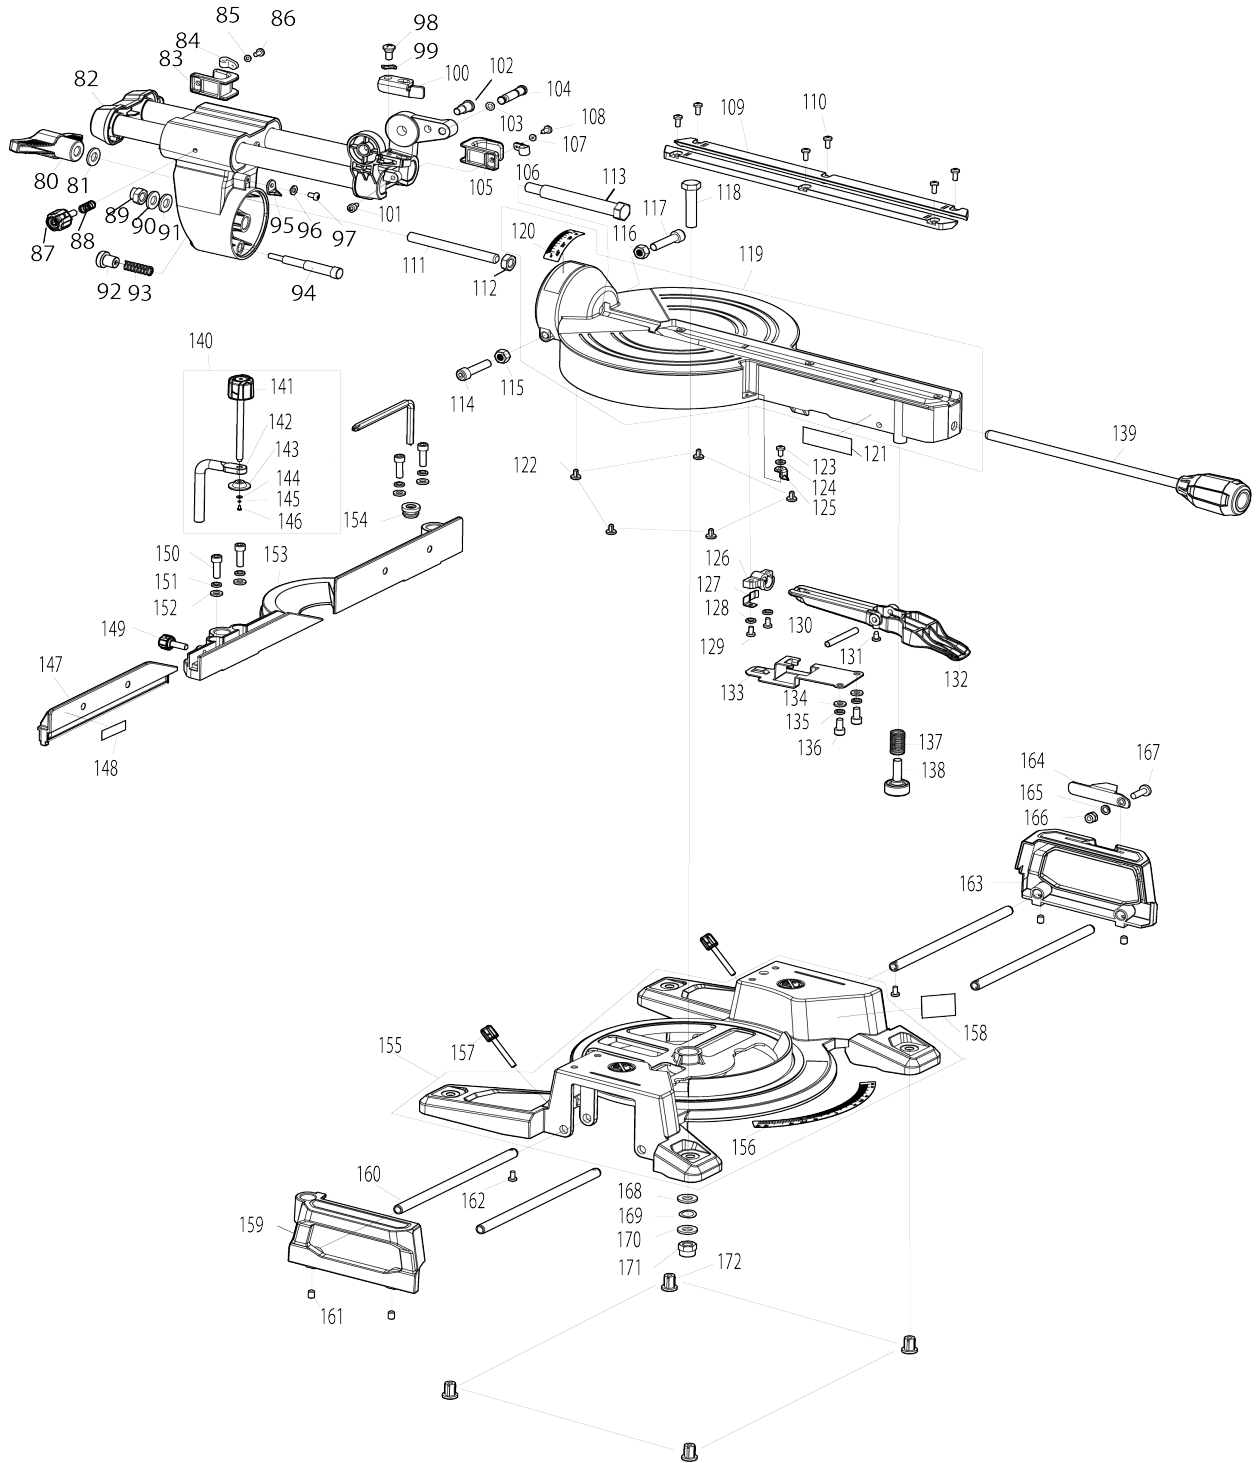

# Model No.LS0816F 216MM SLIDE COMPOUND MITER SAW

Model No.LS0816F 216MM SLIDE COMPOUND MITER SAW

Bản vẽ	Mã Phụ tùng	Mô tả	Tương ứng với	Số lượng	Cũ/ Mới	Ghi chú 1	Ghi chú 2
001	JM00000583	HANDLE LEFT		1			
002	JM23000154	PW SUPPLY CORD H05VV-F 1-2 EU		1			
003	JM23100165	CORD GUARD S		1			
004	JM00000584	CORD CLAMP		1			
005	JM00000548	TAPPING SCREW ST4.2X13		2			
006	JM23100171	TERMINAL BLOCK 2P		1			
007	JM00000573	PW CIRCUIT FOR LED LAMP		1			
008	JM23100177	LOCK OFF BUTTON		1			
009	JM00000582	COMPRESSION SPRING		1			
010	JM00000581	LOCK OFF LINK ROCKER		1			
011	JM00000576	SWITCH		1			
012	JM00000575	SWITCH LEVER		1			
013	JM00000578	FERRITE RING		1			
014	JM23100169	CAPACITOR		1			
015	JM00000580	HANDLE RIGHT		1			
016	JM00000579	LAMP SWITCH		1			
017	JM00000548	TAPPING SCREW ST4.2X13		5			
018	JM00000551	PAN HEAD SCREW M5X30		3			
019	JM00000535	DUST BAG ASSY		1			
019		INC. 20					
020	JM00000534	DUST BAG CLAMP		1			
021	JM27000317	FLAT HEAD SCREW M5X16		2			
022	JM00000542	SPINDLE GEAR ASSY		1			
023	JM00000527	UPPER BLADE GUARD COMP		1	*		
023-1	JM00000698	UPPER BLADE GUARD COMP	X	1			
024	JM23500001	ARMATURE ASSY (230V)		1	*		
024		INC. 25,26			*		
024-1	JM00000684	ARMATURE ASSY (230V)	X	1			
024-1		INC. 25,26					
025	JM23500137	BALL BEARING 6201		1			
026	JM23500111	BALL BEARING 608		1			
027	JM00000569	SPINDLE LOCK LEVER COMPLETE		1			
028	JM23500112	DAMPING RING		1			
029	JM00000556	BUFFLE PLATE		1			
030	JM00000555	SELF TAPPING SCREW ST4.2X65		2			
031	JM23500004	FIELD 230V		1	*		
031-1	JM00000685	FIELD 230V	X	1			
032	JM00000599	MOTOR HOUSING ASSY		1			
033	JM00000557	NAME PLATE		1			
034	JM00000567	BRUSH CAP		2			
035	JM00000566	CARBON BRUSH 2PCS SET		1			
036	JM23100007	FLAT WASHER 5		4			
037	JM00000551	PAN HEAD SCREW M5X30		4			
038	JM00000549	MOTOR END COVER		1			
039	JM00000548	TAPPING SCREW ST4.2X13		2			
040	JM00000518	TORSION SPRING 41		1			
041	JM00000519	SPRING BUSH		1			