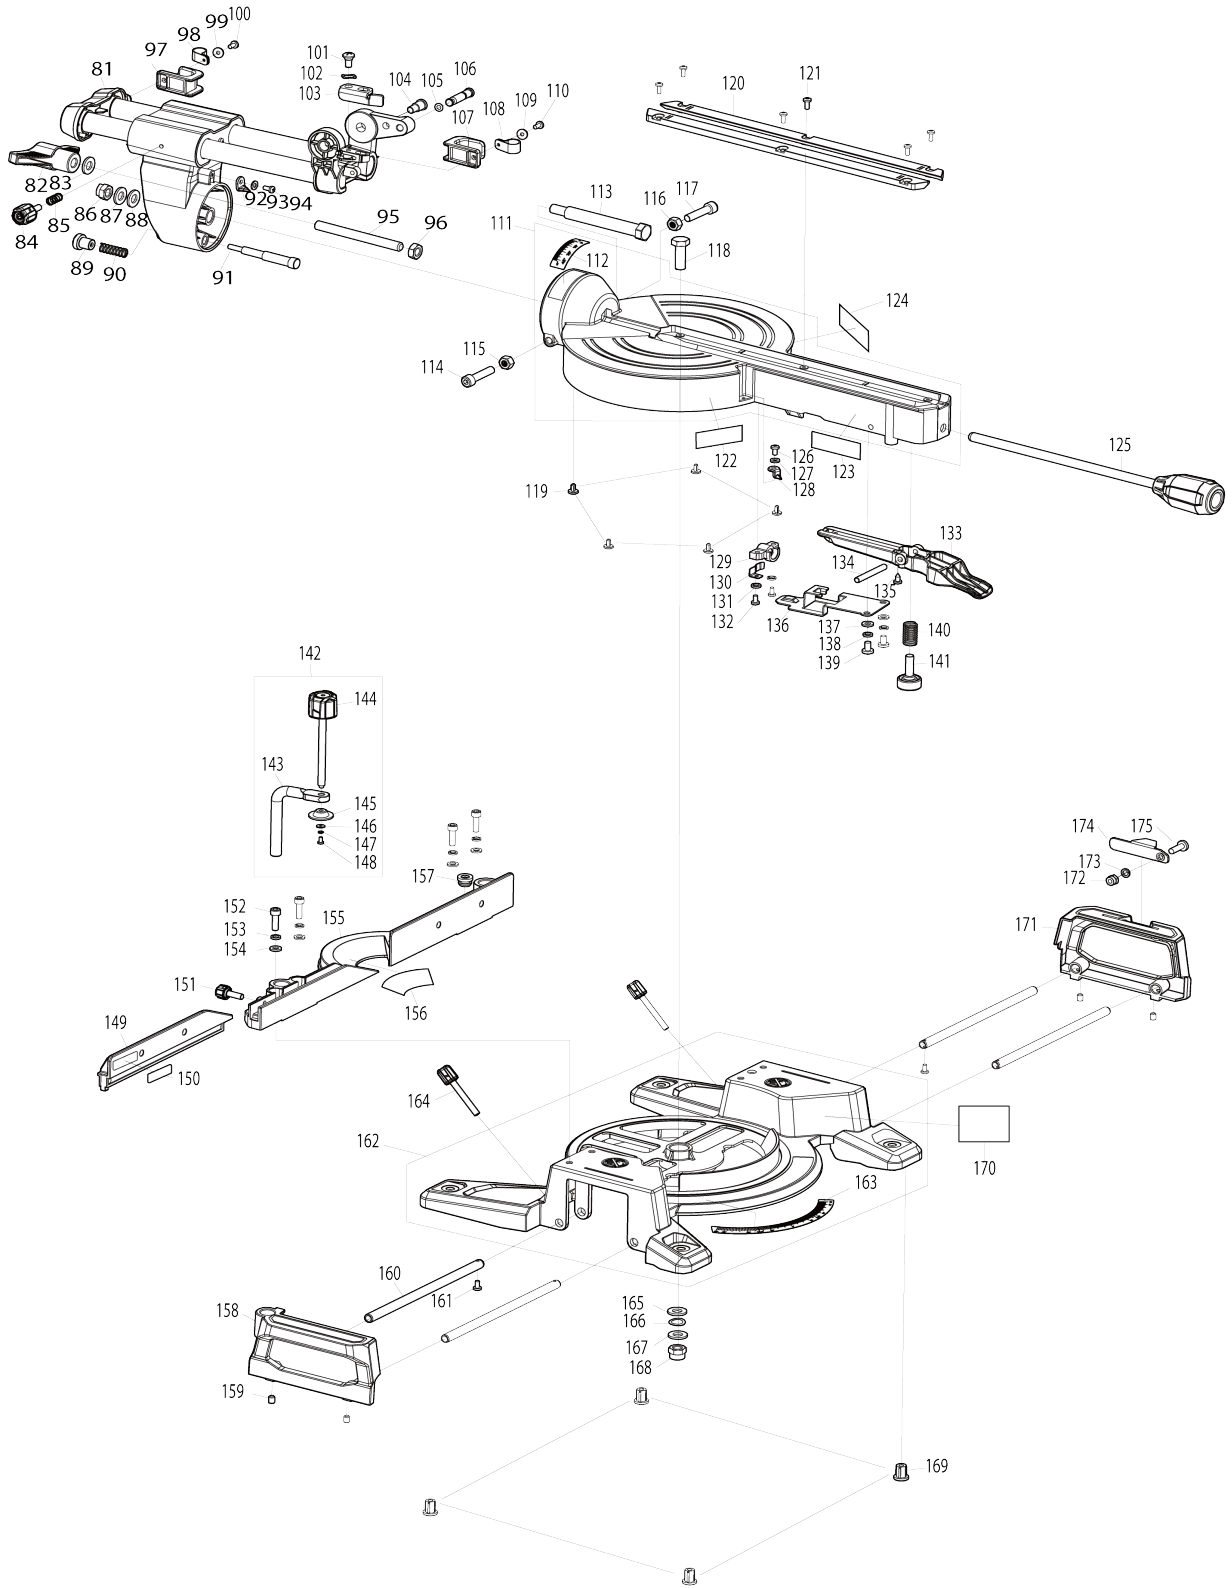

Model No.LS1110F 260MM SLIDE COMPOUND MITER SAW

Model No.LS1110F 260MM SLIDE COMPOUND MITER SAW

Model No.LS1110F 260MM SLIDE COMPOUND MITER SAW

Bản vẽ	Mã Phụ tùng	Mô tả	Tương ứng với	Số lượng	Cũ/ Mới	Ghi chú 1	Ghi chú 2
001	JM00000648	HANDLE LEFT		1			
002	JM23000154	PW SUPPLY CORD H05VV-F 1-2 EU		1			
003	JM23100165	CORD GUARD S		1			
004	JM00000584	CORD CLAMP		1			
005	JM00000548	TAPPING SCREW ST4.2X13		2			
006	JM23100171	TERMINAL BLOCK 2P		1			
007	JM00000573	PW CIRCUIT FOR LED LAMP		1			
008	JM23100177	LOCK OFF BUTTON		1			
009	JM00000582	COMPRESSION SPRING		1			
010	JM00000581	LOCK OFF LINK ROCKER		1			
011	JM00000575	SWITCH LEVER		1			
012	JM00000577	SWITCH		1			
013	JM23100169	CAPACITOR		1			
014	JM00000647	HANDLE RIGHT		1			
015	JM00000579	LAMP SWITCH		1			
016	JM00000548	TAPPING SCREW ST4.2X13		4			
017	JM00000551	PAN HEAD SCREW M5X30		3			
018	JM00000624	DUST BAG ASSY		1			
018		INC. 19					
019	JM00000534	DUST BAG CLAMP		1			
020	JM27000317	FLAT HEAD SCREW M5X16		2			
021	JM00000643	OUTPUT SHAFT ASSEMBLY		1			
022	JM00000623	UPPER BLADE GUARD COMP		1	*		
022-1	JM00000699	UPPER BLADE GUARD COMP	X	1			
023	JM00000645	ARMATURE ASSY (230V)		1			
023		INC. 24,25					
024	JM23500137	BALL BEARING 6201		1			
025	JM23200032	BEARING 6001		1			
026	JM00000644	SPINDLE LOCK LEVER COMPLETE		1			
027	JM23100172	ABSORBER RING		1			
028	JM00000625	BUFFLE PLATE		1			
029	JM00000660	SELF TAPPING SCREW ST5X60		2			
030	JM00000626	FIELD 230V		1			
031	JM00000629	MOTOR HOUSING ASSY		1			
032	JM00000636	NAME PLATE IN MY PH VN		1			
034	JM23000123	CARBON BRUSH 2PCS/SET		1			
035	JM23100182	SCREW CAP		2			
036	JM23100007	FLAT WASHER 5		4			
037	JM00000551	PAN HEAD SCREW M5X30		4			
038	JM00000662	SOFT START PCB UNIT 220-240V		1			
039	JM00000661	MOTOR END COVER		1			
040	JM00000548	TAPPING SCREW ST4.2X13		2			
041	JM00000444	KNOB BOLT M6X46		1			
042	JM00000536	KNURLED NUT M6		1			
043	JM00000611	TORSION SPRING 38		1			
044	JM00000610	SPRING BUSH		1			
045	JM00000609	PIVOT SHAFT 12X119		1			