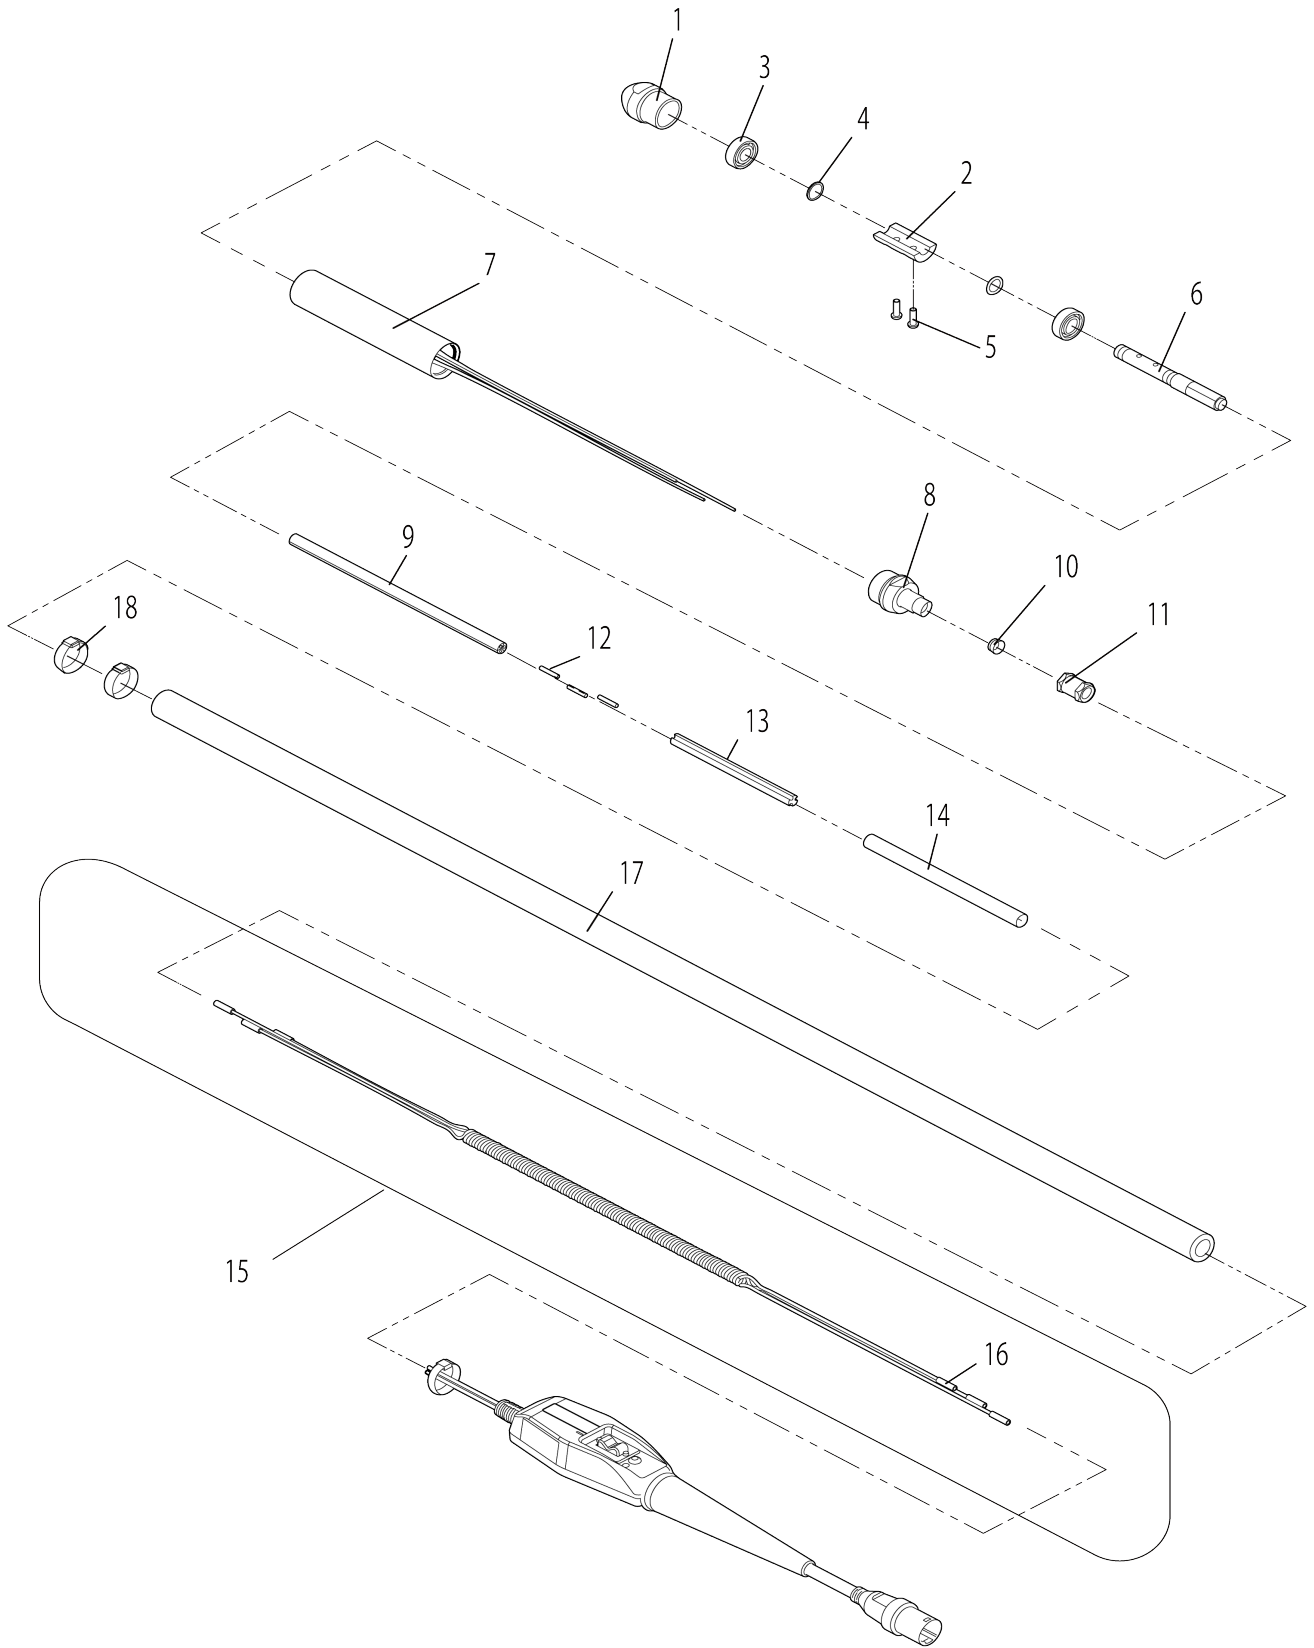

Model No.VR001C CORDLESS CONCRETE VIBRATOR

# Model No.VR001C CORDLESS CONCRETE VIBRATOR

**Model No.VR001C CORDLESS CONCRETE VIBRATOR**

Bản vẽ	Mã Phụ tùng	Mô tả	Tương ứng với	Số lượng	Cũ/ Mới	Ghi chú 1	Ghi chú 2
001	HA00000310	VIBRATOR CAP		1			
002	HA00000311	ECCENTRIC WEIGHT		1			
003	HA00000312	BEARING 6202JR2LLHC3		2			
004	HA00000313	WASHER M15.5X22		2			
005	HA00000314	H.S.H. BUTTON BOLT M6X20		2			
006	HA00000315	ROTOR		1			
007	HA00000316	MOTOR ASSEMBLY		1			
008	HA00000317	HOSE JOINT		1			
009	HA00000318	TUBE R6.5X3.5-300		3			
010	HA00000319	RUBBER RING M13X17		1			
011	HA00000320	HOSE ADAPTER		1			
012	HA00000321	HEAT-SHRINK TUBING R1/8X30		3			
013	HA00000322	INTERNAL CABLE GUIDE		1			
014	HA00000323	HEAT-SHRINK TUBING 15X220		1			
015	HA00000324	INTERNAL CABLE ASSEMBLY(1.5 M)		1			
015		INC. 16					
016	HA00000325	BUTT CRIMP CONNECTOR		6			
017	HA00000326	HOSE M20X33X1.5M		1			
018	HA00000327	HOSE CLAMP M38 W10		3			
019	HA00000328	INVERTER CASE		1			
020	HA00000329	LED LENS COVER		1	*		
020-1	HA00000379	LED LENS COVER	S	1			
021	HA00000330	CIRCUIT BOARD LED		1			
022	HA00000331	PAN HEAD SCREW M3X6		2			
023	HA00000332	SWITCH		1			
024	HA00000333	SWITCH COVER		1			
025	HA00000334	SWITCH PLATE		1			
026	HA00000335	PAN HEAD SCREW M3X12		2			
027	HA00000336	CIRCUIT BOARD ASSEMBLY		1			
028	HA00000337	FUSE		1			
029	HA00000338	HEX BOLT M5X12		2			
030	HA00000079	SPRING WASHER 5		2			
031	HA00000339	LOCK NUT M5		4			
032	HA00000340	RING TERMINAL		1			
033	HA00000341	INSULATION SHEET B		1			
034	HA00000342	CABLE STOPPER		1			
035	HA00000343	HARNESS BOARD		1			
036	HA00000344	CABLE ASS'Y		1			
036		INC. 53					
037	HA00000346	CORD CLAMP		1			
038	HA00000347	PAN HEAD SCREW M4X10		6			
039	HA00000348	CLOSED END CONNECTOR CE-8		1			
040	HA00000349	CABLE TIES		2			
041	HA00000350	INSULATION SHEET		1			
042	HA00000351	RUBBER RING M15X22X16		1			
043	HA00000313	WASHER M15.5X22		1			
044	HA00000352	COMPRESSION NUT M15.5		1			