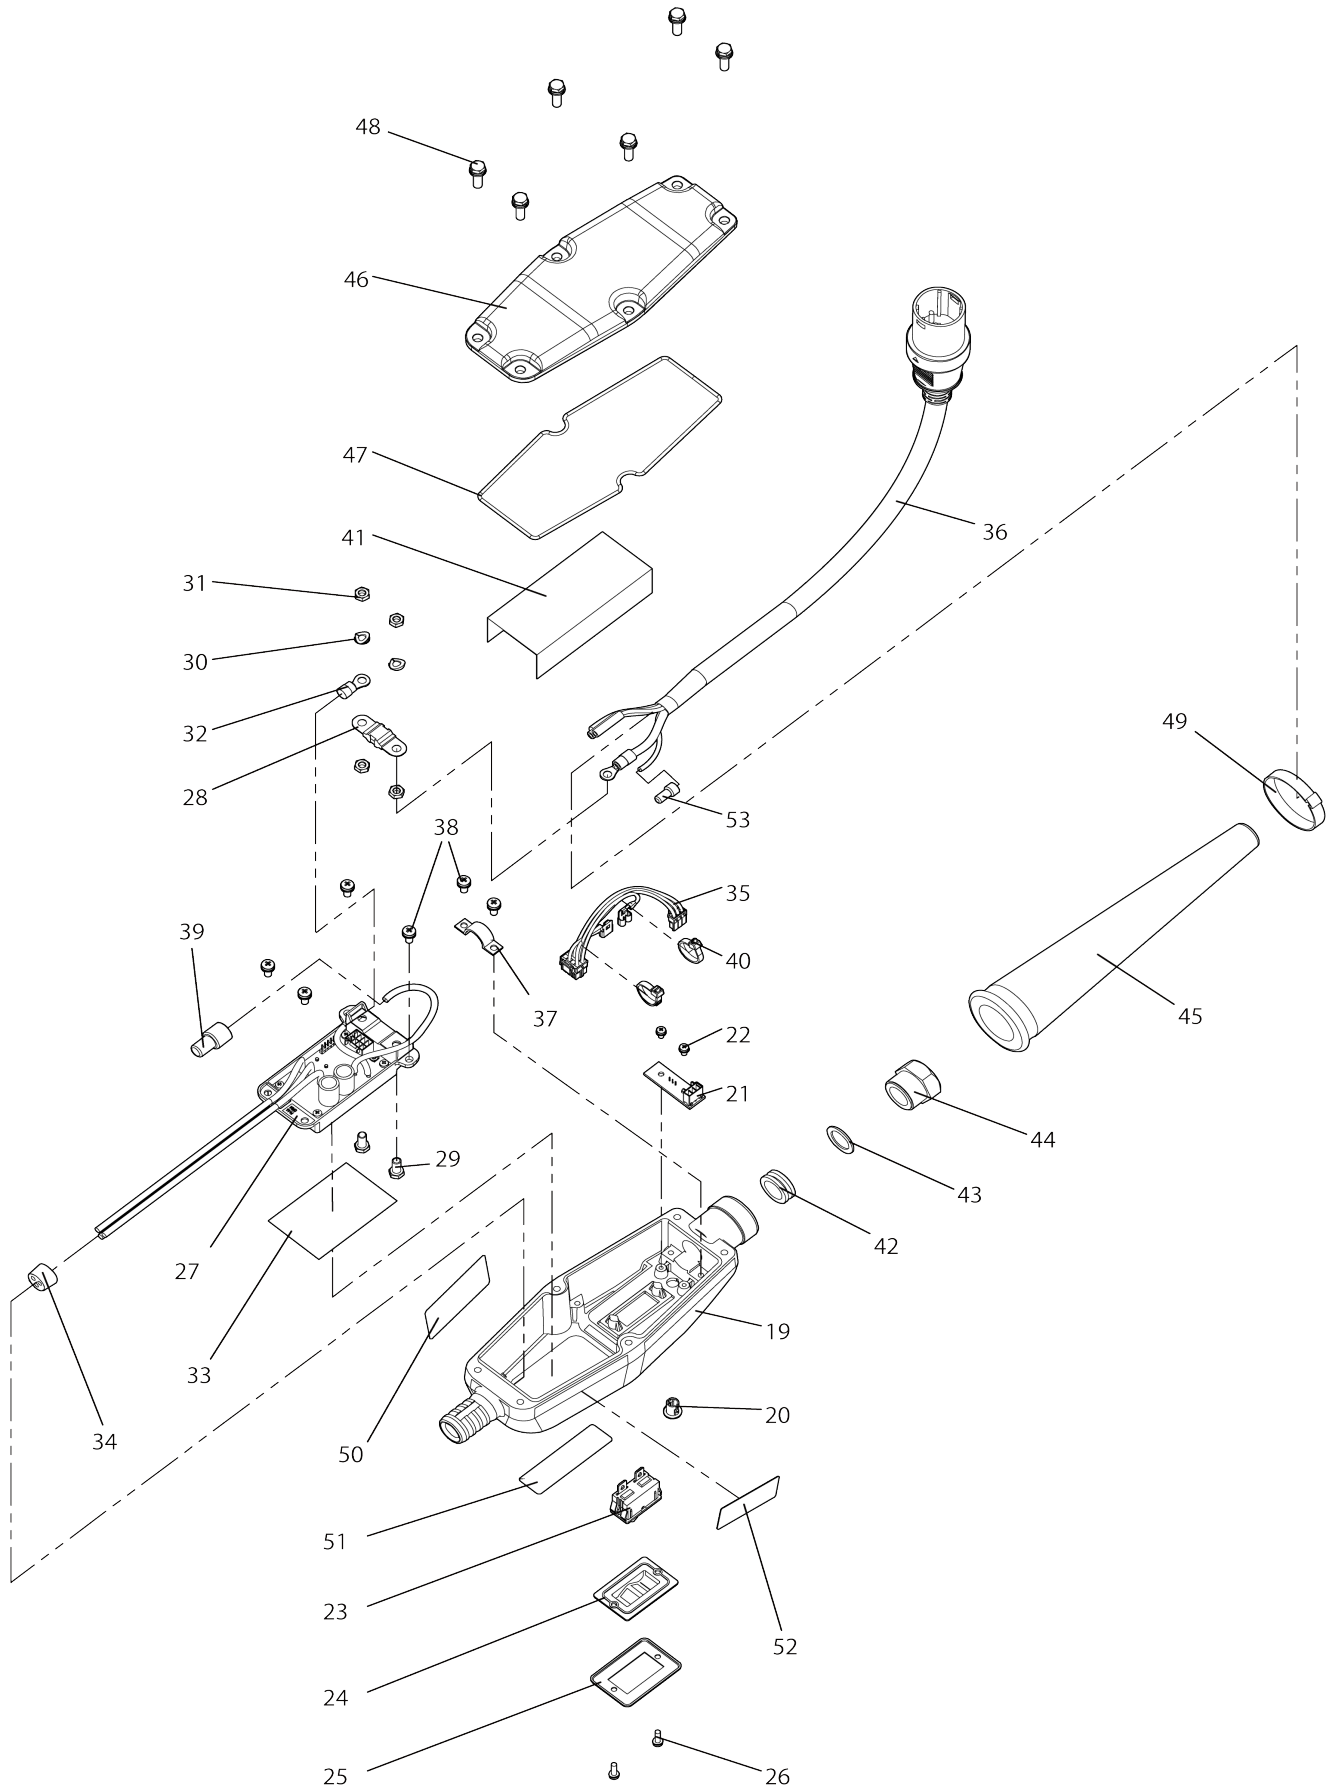

Model No.VR001C CORDLESS CONCRETE VIBRATOR

# Model No.VR001C CORDLESS CONCRETE VIBRATOR

**Model No.VR001C CORDLESS CONCRETE VIBRATOR**

Bản vẽ	Mã Phụ tùng	Mô tả	Tương ứng với	Số lượng	Cũ/ Mới	Ghi chú 1	Ghi chú 2
001	HA00000310	VIBRATOR CAP		1			
002	HA00000311	ECCENTRIC WEIGHT		1			
003	HA00000312	BEARING 6202JR2LLHC3		2			
004	HA00000313	WASHER M15.5X22		2			
005	HA00000314	H.S.H. BUTTON BOLT M6X20		2			
006	HA00000315	ROTOR		1			
007	HA00000316	MOTOR ASSEMBLY		1			
008	HA00000317	HOSE JOINT		1			
009	HA00000318	TUBE R6.5X3.5-300		3			
010	HA00000319	RUBBER RING M13X17		1			
011	HA00000320	HOSE ADAPTER		1			
012	HA00000321	HEAT-SHRINK TUBING R1/8X30		3			
013	HA00000322	INTERNAL CABLE GUIDE		1			
014	HA00000323	HEAT-SHRINK TUBING 15X220		1			
015	HA00000324	INTERNAL CABLE ASSEMBLY(1.5 M)		1			
015		INC. 16					
016	HA00000325	BUTT CRIMP CONNECTOR		6			
017	HA00000326	HOSE M20X33X1.5M		1			
018	HA00000327	HOSE CLAMP M38 W10		3			
019	HA00000328	INVERTER CASE		1			
020	HA00000329	LED LENS COVER		1	*		
020-1	HA00000379	LED LENS COVER	S	1			
021	HA00000330	CIRCUIT BOARD LED		1			
022	HA00000331	PAN HEAD SCREW M3X6		2			
023	HA00000332	SWITCH		1			
024	HA00000333	SWITCH COVER		1			
025	HA00000334	SWITCH PLATE		1			
026	HA00000335	PAN HEAD SCREW M3X12		2			
027	HA00000336	CIRCUIT BOARD ASSEMBLY		1			
028	HA00000337	FUSE		1			
029	HA00000338	HEX BOLT M5X12		2			
030	HA00000079	SPRING WASHER 5		2			
031	HA00000339	LOCK NUT M5		4			
032	HA00000340	RING TERMINAL		1			
033	HA00000341	INSULATION SHEET B		1			
034	HA00000342	CABLE STOPPER		1			
035	HA00000343	HARNESS BOARD		1			
036	HA00000344	CABLE ASS'Y		1			
036		INC. 53					
037	HA00000346	CORD CLAMP		1			
038	HA00000347	PAN HEAD SCREW M4X10		6			
039	HA00000348	CLOSED END CONNECTOR CE-8		1			
040	HA00000349	CABLE TIES		2			
041	HA00000350	INSULATION SHEET		1			
042	HA00000351	RUBBER RING M15X22X16		1			
043	HA00000313	WASHER M15.5X22		1			
044	HA00000352	COMPRESSION NUT M15.5		1			