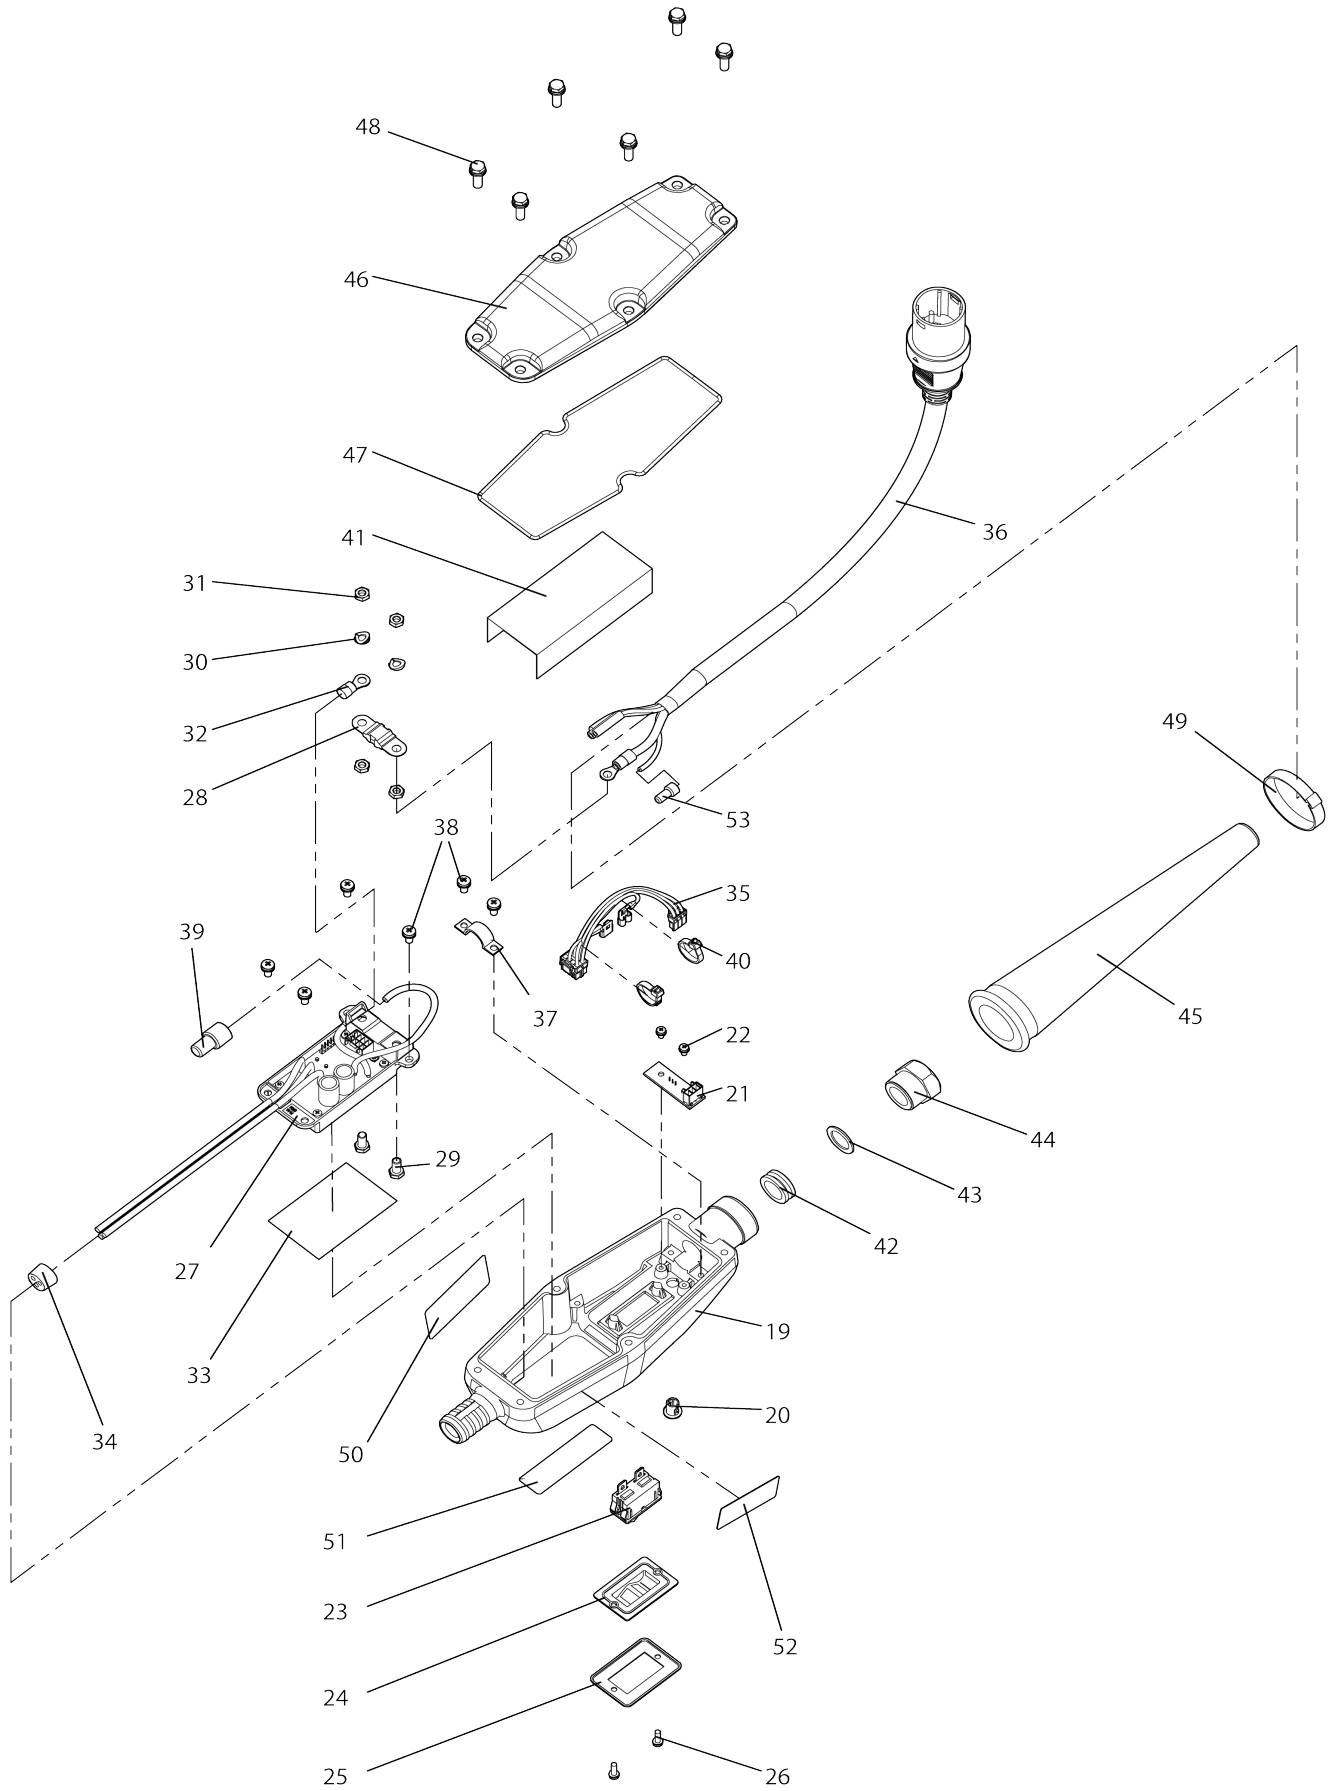

Model No.VR002C CORDLESS CONCRETE VIBRATOR

Model No.VR002C CORDLESS CONCRETE VIBRATOR

Model No.VR002C CORDLESS CONCRETE VIBRATOR

Bản vẽ	Mã Phụ tùng	Mô tả	Tương ứng với	Số lượng	Cũ/ Mới	Ghi chú 1	Ghi chú 2
001	HA00000310	VIBRATOR CAP		1			
002	HA00000311	ECCENTRIC WEIGHT		1			
003	HA00000312	BEARING 6202JR2LLHC3		2			
004	HA00000313	WASHER M15.5X22		2			
005	HA00000314	H.S.H. BUTTON BOLT M6X20		2			
006	HA00000315	ROTOR		1			
007	HA00000316	MOTOR ASSEMBLY		1			
008	HA00000317	HOSE JOINT		1			
009	HA00000318	TUBE R6.5X3.5-300		3			
010	HA00000319	RUBBER RING M13X17		1			
011	HA00000320	HOSE ADAPTER		1			
012	HA00000321	HEAT-SHRINK TUBING R1/8X30		3			
013	HA00000322	INTERNAL CABLE GUIDE		1			
014	HA00000323	HEAT-SHRINK TUBING 15X220		1			
015	HA00000324	INTERNAL CABLE ASSEMBLY(1.5 M)		1			
015		INC. 16					
016	HA00000325	BUTT CRIMP CONNECTOR		6			
017	HA00000326	HOSE M20X33X1.5M		1			
018	HA00000327	HOSE CLAMP M38 W10		3			
019	HA00000328	INVERTER CASE		1			
020	HA00000329	LED LENS COVER		1	*		
020-1	HA00000379	LED LENS COVER	S	1			
021	HA00000330	CIRCUIT BOARD LED		1			
022	HA00000331	PAN HEAD SCREW M3X6		2			
023	HA00000332	SWITCH		1			
024	HA00000333	SWITCH COVER		1			
025	HA00000334	SWITCH PLATE		1			
026	HA00000335	PAN HEAD SCREW M3X12		2			
027	HA00000336	CIRCUIT BOARD ASSEMBLY		1			
028	HA00000337	FUSE		1			
029	HA00000338	HEX BOLT M5X12		2			
030	HA00000079	SPRING WASHER 5		2			
031	HA00000339	LOCK NUT M5		4			
032	HA00000340	RING TERMINAL		1			
033	HA00000341	INSULATION SHEET B		1			
034	HA00000342	CABLE STOPPER		1			
035	HA00000343	HARNESS BOARD		1			
036	HA00000344	CABLE ASS'Y		1			
036		INC. 53					
037	HA00000346	CORD CLAMP		1			
038	HA00000347	PAN HEAD SCREW M4X10		6			
039	HA00000348	CLOSED END CONNECTOR CE-8		1			
040	HA00000349	CABLE TIES		2			
041	HA00000350	INSULATION SHEET		1			
042	HA00000351	RUBBER RING M15X22X16		1			
043	HA00000313	WASHER M15.5X22		1			
044	HA00000352	COMPRESSION NUT M15.5		1			