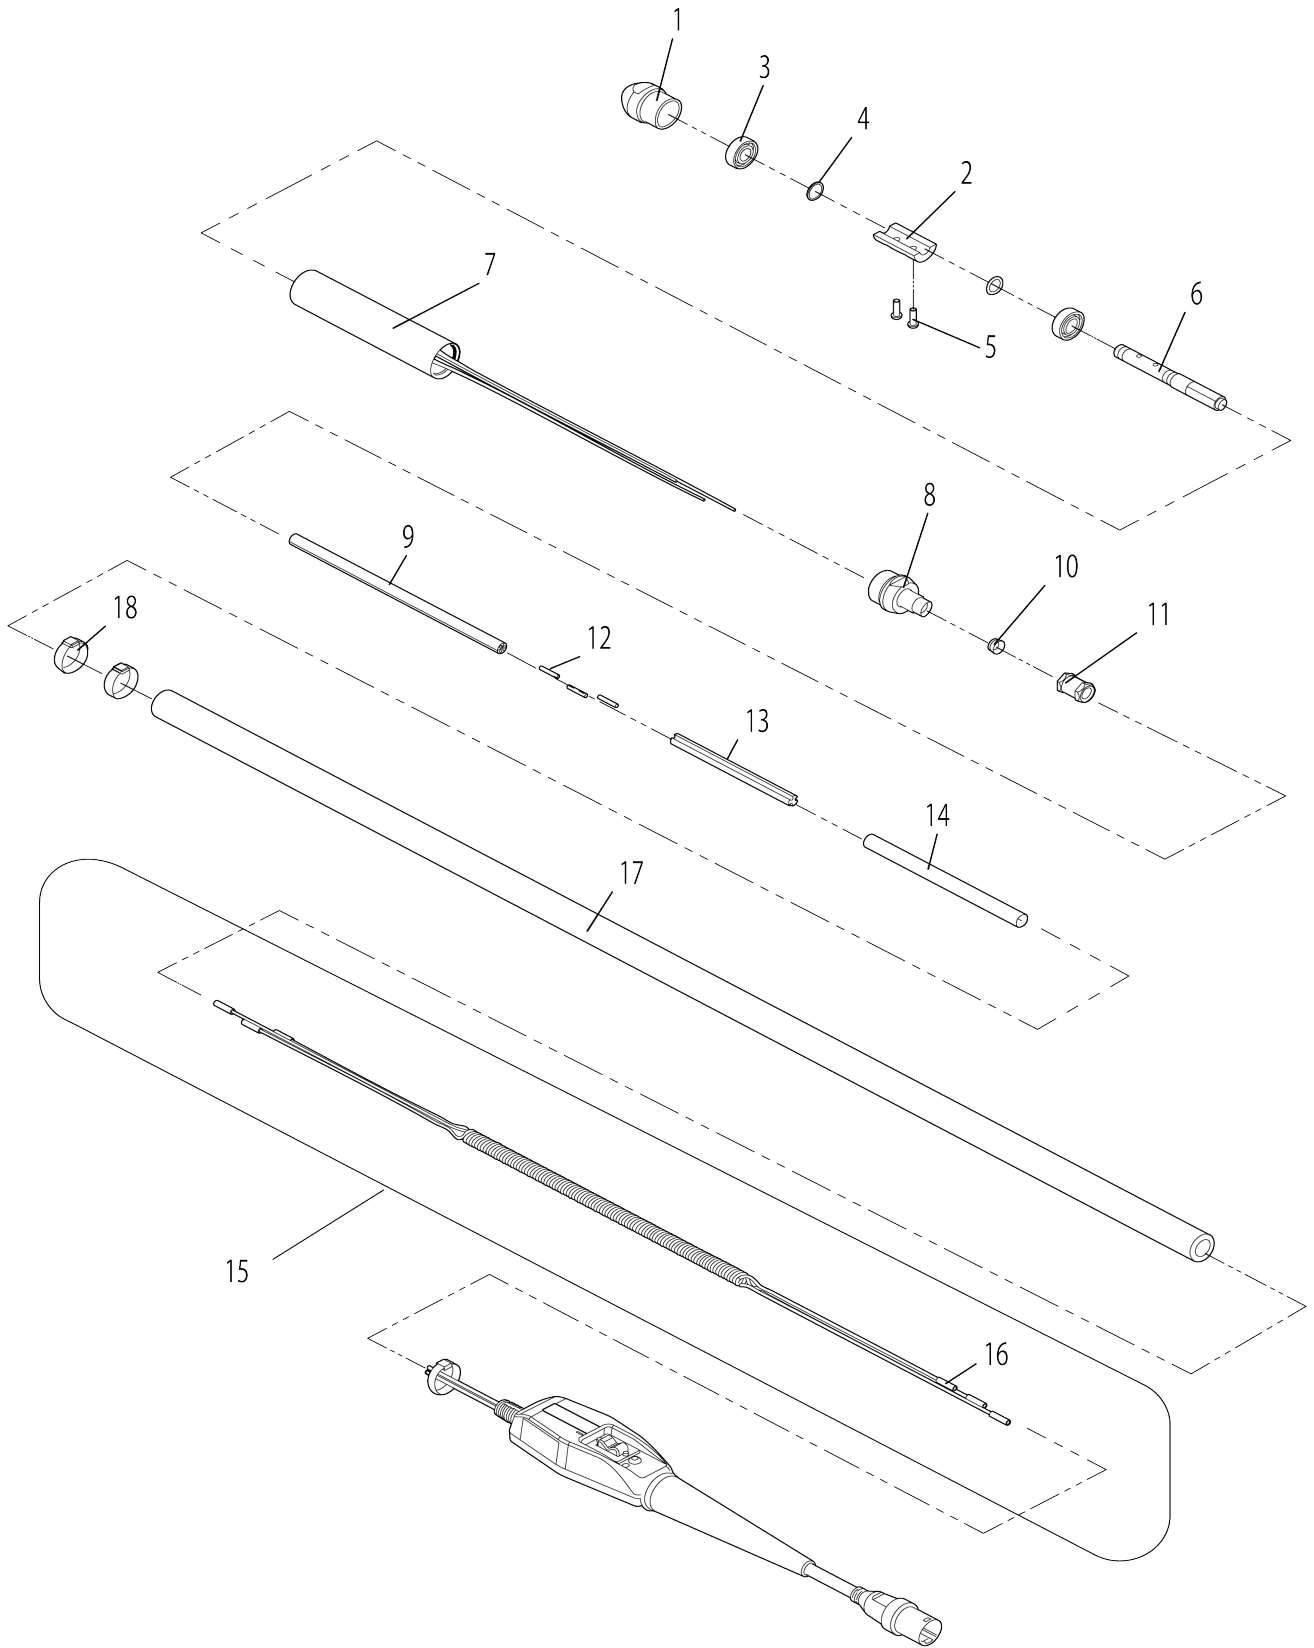

Model No.VR002C CORDLESS CONCRETE VIBRATOR

Model No.VR002C CORDLESS CONCRETE VIBRATOR

Model No.VR002C CORDLESS CONCRETE VIBRATOR

Bản vẽ	Mã Phụ tùng	Mô tả	Tương ứng với	Số lượng	Cũ/ Mới	Ghi chú 1	Ghi chú 2
001	HA00000310	VIBRATOR CAP		1			
002	HA00000311	ECCENTRIC WEIGHT		1			
003	HA00000312	BEARING 6202JR2LLHC3		2			
004	HA00000313	WASHER M15.5X22		2			
005	HA00000314	H.S.H. BUTTON BOLT M6X20		2			
006	HA00000315	ROTOR		1			
007	HA00000316	MOTOR ASSEMBLY		1			
008	HA00000317	HOSE JOINT		1			
009	HA00000318	TUBE R6.5X3.5-300		3			
010	HA00000319	RUBBER RING M13X17		1			
011	HA00000320	HOSE ADAPTER		1			
012	HA00000321	HEAT-SHRINK TUBING R1/8X30		3			
013	HA00000322	INTERNAL CABLE GUIDE		1			
014	HA00000323	HEAT-SHRINK TUBING 15X220		1			
015	HA00000324	INTERNAL CABLE ASSEMBLY(1.5 M)		1			
015		INC. 16					
016	HA00000325	BUTT CRIMP CONNECTOR		6			
017	HA00000326	HOSE M20X33X1.5M		1			
018	HA00000327	HOSE CLAMP M38 W10		3			
019	HA00000328	INVERTER CASE		1			
020	HA00000329	LED LENS COVER		1	*		
020-1	HA00000379	LED LENS COVER	S	1			
021	HA00000330	CIRCUIT BOARD LED		1			
022	HA00000331	PAN HEAD SCREW M3X6		2			
023	HA00000332	SWITCH		1			
024	HA00000333	SWITCH COVER		1			
025	HA00000334	SWITCH PLATE		1			
026	HA00000335	PAN HEAD SCREW M3X12		2			
027	HA00000336	CIRCUIT BOARD ASSEMBLY		1			
028	HA00000337	FUSE		1			
029	HA00000338	HEX BOLT M5X12		2			
030	HA00000079	SPRING WASHER 5		2			
031	HA00000339	LOCK NUT M5		4			
032	HA00000340	RING TERMINAL		1			
033	HA00000341	INSULATION SHEET B		1			
034	HA00000342	CABLE STOPPER		1			
035	HA00000343	HARNESS BOARD		1			
036	HA00000344	CABLE ASS'Y		1			
036		INC. 53					
037	HA00000346	CORD CLAMP		1			
038	HA00000347	PAN HEAD SCREW M4X10		6			
039	HA00000348	CLOSED END CONNECTOR CE-8		1			
040	HA00000349	CABLE TIES		2			
041	HA00000350	INSULATION SHEET		1			
042	HA00000351	RUBBER RING M15X22X16		1			
043	HA00000313	WASHER M15.5X22		1			
044	HA00000352	COMPRESSION NUT M15.5		1			