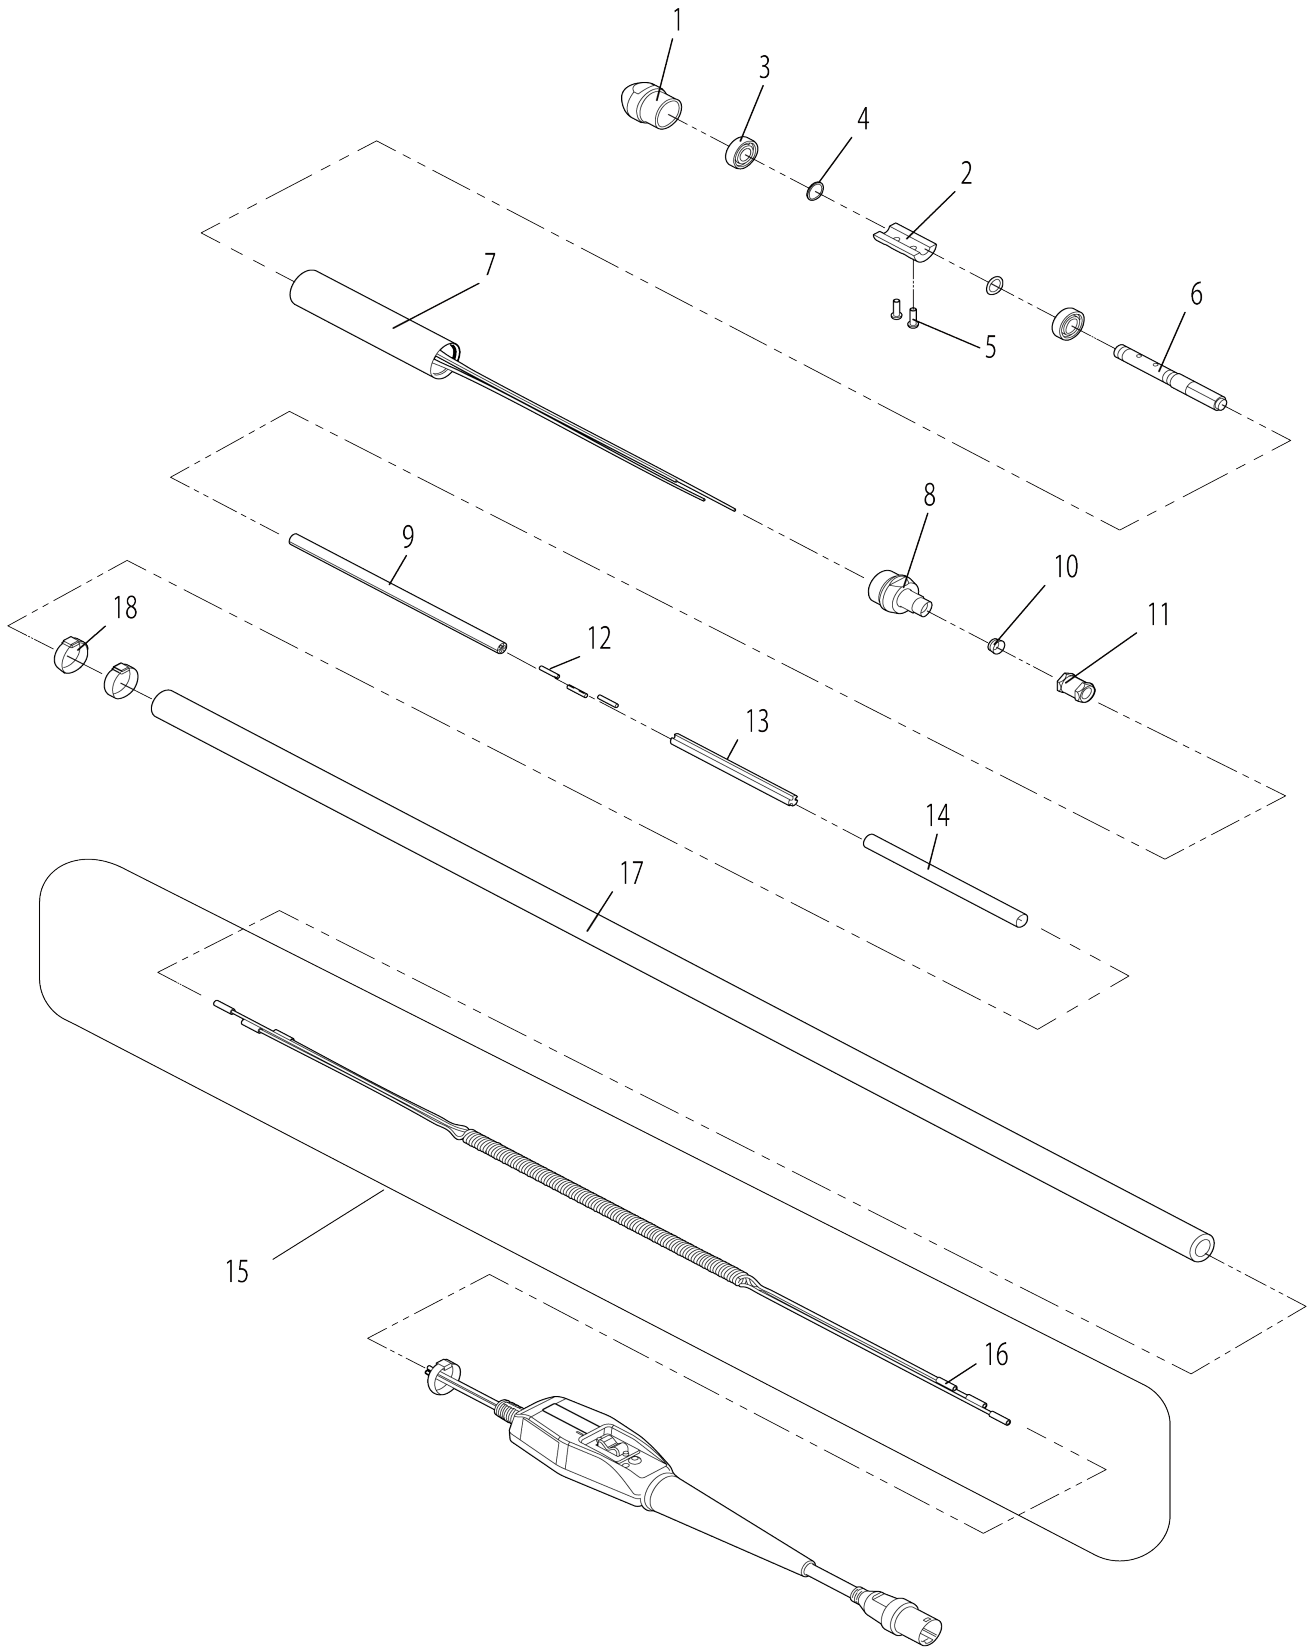

Model No.VR003C CORDLESS CONCRETE VIBRATOR

Model No.VR003C CORDLESS CONCRETE VIBRATOR

Model No.VR003C CORDLESS CONCRETE VIBRATOR

Bản vẽ	Mã Phụ tùng	Mô tả	Tương ứng với	Số lượng	Cũ/ Mới	Ghi chú 1	Ghi chú 2
001	HA00000310	VIBRATOR CAP		1			
002	HA00000311	ECCENTRIC WEIGHT		1			
003	HA00000312	BEARING 6202JR2LLHC3		2			
004	HA00000313	WASHER M15.5X22		2			
005	HA00000314	H.S.H. BUTTON BOLT M6X20		2			
006	HA00000315	ROTOR		1			
007	HA00000316	MOTOR ASSEMBLY		1			
008	HA00000317	HOSE JOINT		1			
009	HA00000318	TUBE R6.5X3.5-300		3			
010	HA00000319	RUBBER RING M13X17		1			
011	HA00000320	HOSE ADAPTER		1			
012	HA00000321	HEAT-SHRINK TUBING R1/8X30		3			
013	HA00000322	INTERNAL CABLE GUIDE		1			
014	HA00000323	HEAT-SHRINK TUBING 15X220		1			
015	HA00000324	INTERNAL CABLE ASSEMBLY(1.5 M)		1			
015		INC. 16					
016	HA00000325	BUTT CRIMP CONNECTOR		6			
017	HA00000326	HOSE M20X33X1.5M		1			
018	HA00000327	HOSE CLAMP M38 W10		3			
019	HA00000328	INVERTER CASE		1			
020	HA00000329	LED LENS COVER		1	*		
020-1	HA00000379	LED LENS COVER	S	1			
021	HA00000330	CIRCUIT BOARD LED		1			
022	HA00000331	PAN HEAD SCREW M3X6		2			
023	HA00000332	SWITCH		1			
024	HA00000333	SWITCH COVER		1			
025	HA00000334	SWITCH PLATE		1			
026	HA00000335	PAN HEAD SCREW M3X12		2			
027	HA00000336	CIRCUIT BOARD ASSEMBLY		1			
028	HA00000337	FUSE		1			
029	HA00000338	HEX BOLT M5X12		2			
030	HA00000079	SPRING WASHER 5		2			
031	HA00000339	LOCK NUT M5		4			
032	HA00000340	RING TERMINAL		1			
033	HA00000341	INSULATION SHEET B		1			
034	HA00000342	CABLE STOPPER		1			
035	HA00000343	HARNESS BOARD		1			
036	HA00000344	CABLE ASS'Y		1			
036		INC. 53					
037	HA00000346	CORD CLAMP		1			
038	HA00000347	PAN HEAD SCREW M4X10		6			
039	HA00000348	CLOSED END CONNECTOR CE-8		1			
040	HA00000349	CABLE TIES		2			
041	HA00000350	INSULATION SHEET		1			
042	HA00000351	RUBBER RING M15X22X16		1			
043	HA00000313	WASHER M15.5X22		1			
044	HA00000352	COMPRESSION NUT M15.5		1			