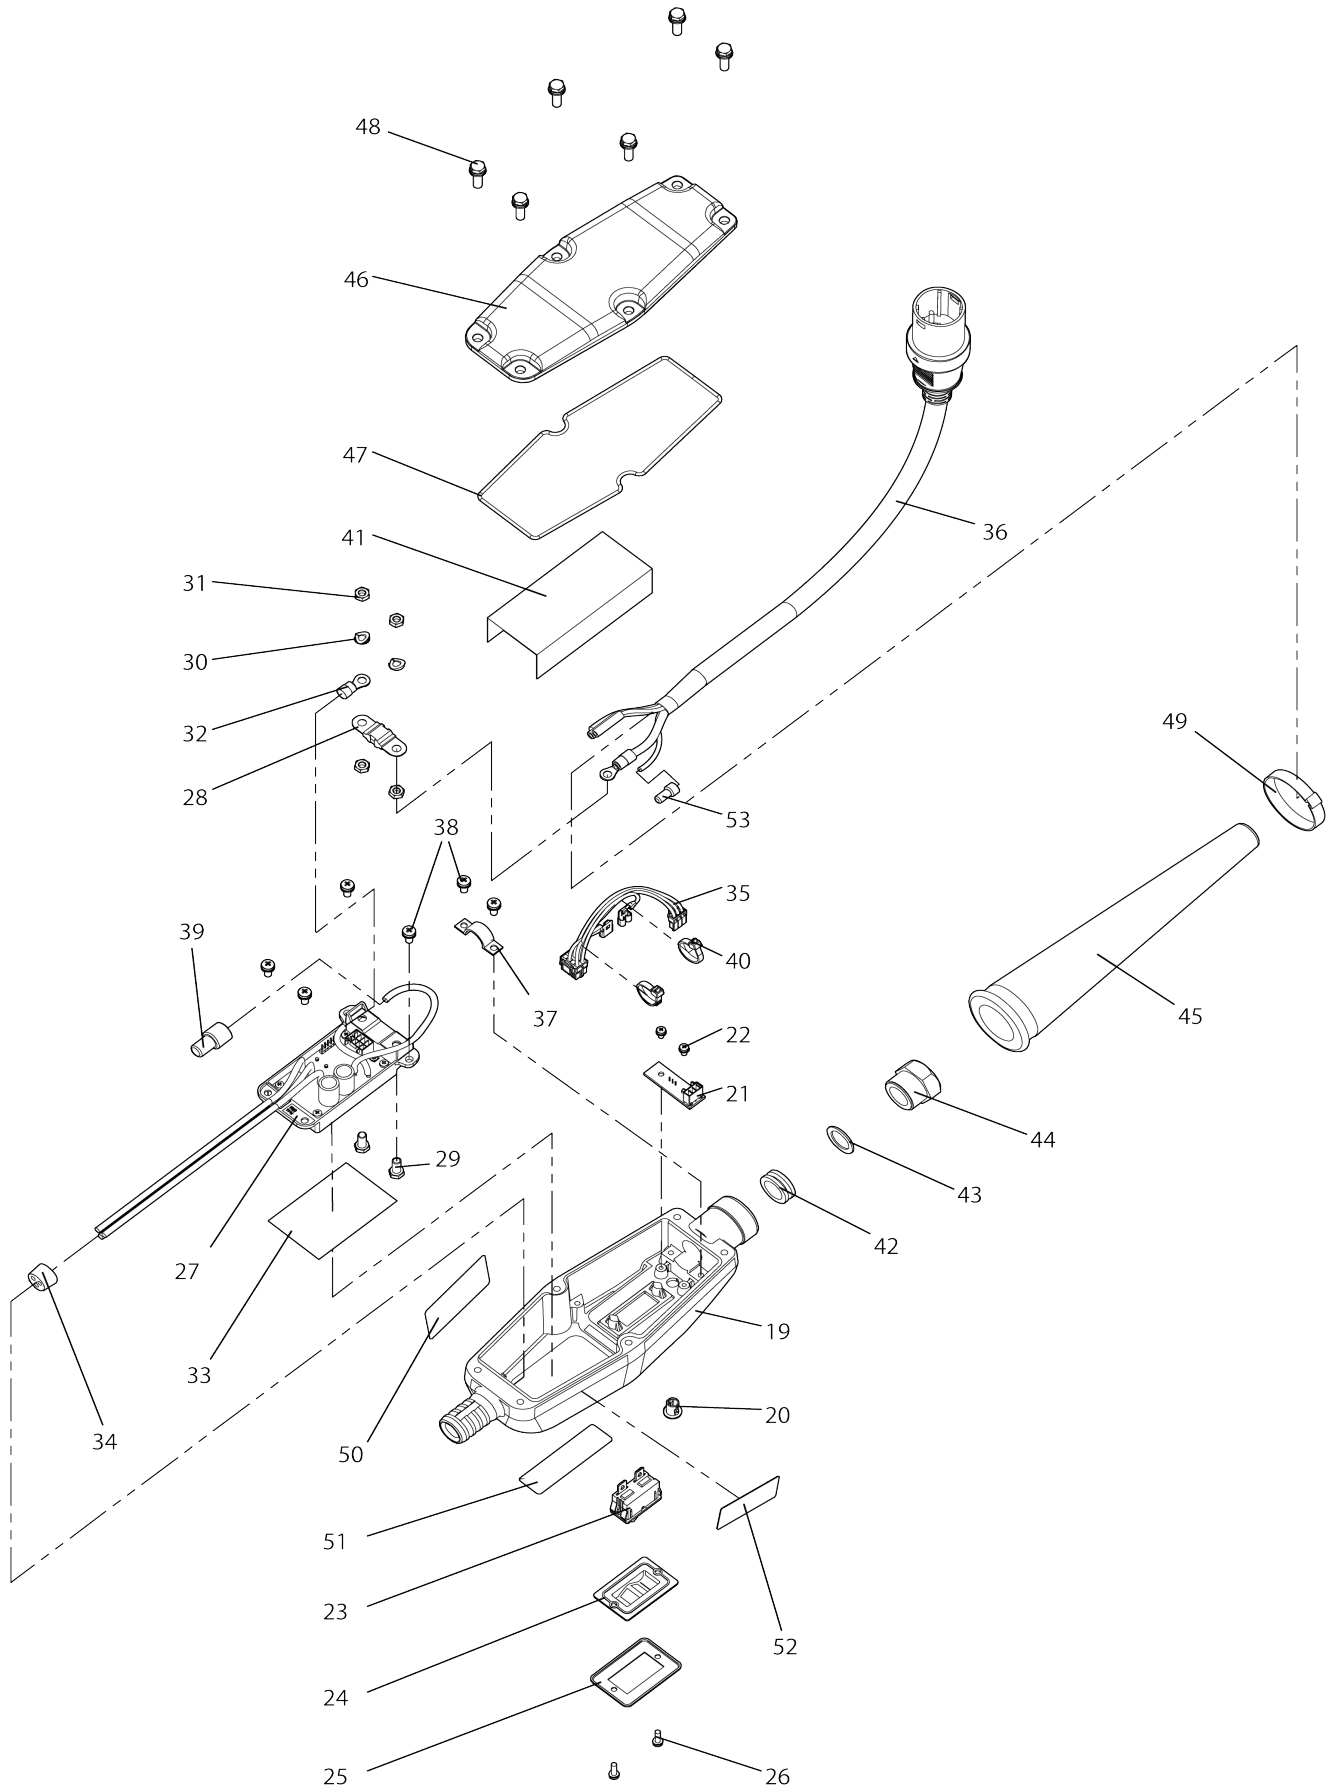

Model No.VR003C CORDLESS CONCRETE VIBRATOR

Model No.VR003C CORDLESS CONCRETE VIBRATOR

Model No.VR003C CORDLESS CONCRETE VIBRATOR

Bản vẽ	Mã Phụ tùng	Mô tả	Tương ứng với	Số lượng	Cũ/ Mới	Ghi chú 1	Ghi chú 2
001	HA00000310	VIBRATOR CAP		1			
002	HA00000311	ECCENTRIC WEIGHT		1			
003	HA00000312	BEARING 6202JR2LLHC3		2			
004	HA00000313	WASHER M15.5X22		2			
005	HA00000314	H.S.H. BUTTON BOLT M6X20		2			
006	HA00000315	ROTOR		1			
007	HA00000316	MOTOR ASSEMBLY		1			
008	HA00000317	HOSE JOINT		1			
009	HA00000318	TUBE R6.5X3.5-300		3			
010	HA00000319	RUBBER RING M13X17		1			
011	HA00000320	HOSE ADAPTER		1			
012	HA00000321	HEAT-SHRINK TUBING R1/8X30		3			
013	HA00000322	INTERNAL CABLE GUIDE		1			
014	HA00000323	HEAT-SHRINK TUBING 15X220		1			
015	HA00000324	INTERNAL CABLE ASSEMBLY(1.5 M)		1			
015		INC. 16					
016	HA00000325	BUTT CRIMP CONNECTOR		6			
017	HA00000326	HOSE M20X33X1.5M		1			
018	HA00000327	HOSE CLAMP M38 W10		3			
019	HA00000328	INVERTER CASE		1			
020	HA00000329	LED LENS COVER		1	*		
020-1	HA00000379	LED LENS COVER	S	1			
021	HA00000330	CIRCUIT BOARD LED		1			
022	HA00000331	PAN HEAD SCREW M3X6		2			
023	HA00000332	SWITCH		1			
024	HA00000333	SWITCH COVER		1			
025	HA00000334	SWITCH PLATE		1			
026	HA00000335	PAN HEAD SCREW M3X12		2			
027	HA00000336	CIRCUIT BOARD ASSEMBLY		1			
028	HA00000337	FUSE		1			
029	HA00000338	HEX BOLT M5X12		2			
030	HA00000079	SPRING WASHER 5		2			
031	HA00000339	LOCK NUT M5		4			
032	HA00000340	RING TERMINAL		1			
033	HA00000341	INSULATION SHEET B		1			
034	HA00000342	CABLE STOPPER		1			
035	HA00000343	HARNESS BOARD		1			
036	HA00000344	CABLE ASS'Y		1			
036		INC. 53					
037	HA00000346	CORD CLAMP		1			
038	HA00000347	PAN HEAD SCREW M4X10		6			
039	HA00000348	CLOSED END CONNECTOR CE-8		1			
040	HA00000349	CABLE TIES		2			
041	HA00000350	INSULATION SHEET		1			
042	HA00000351	RUBBER RING M15X22X16		1			
043	HA00000313	WASHER M15.5X22		1			
044	HA00000352	COMPRESSION NUT M15.5		1			