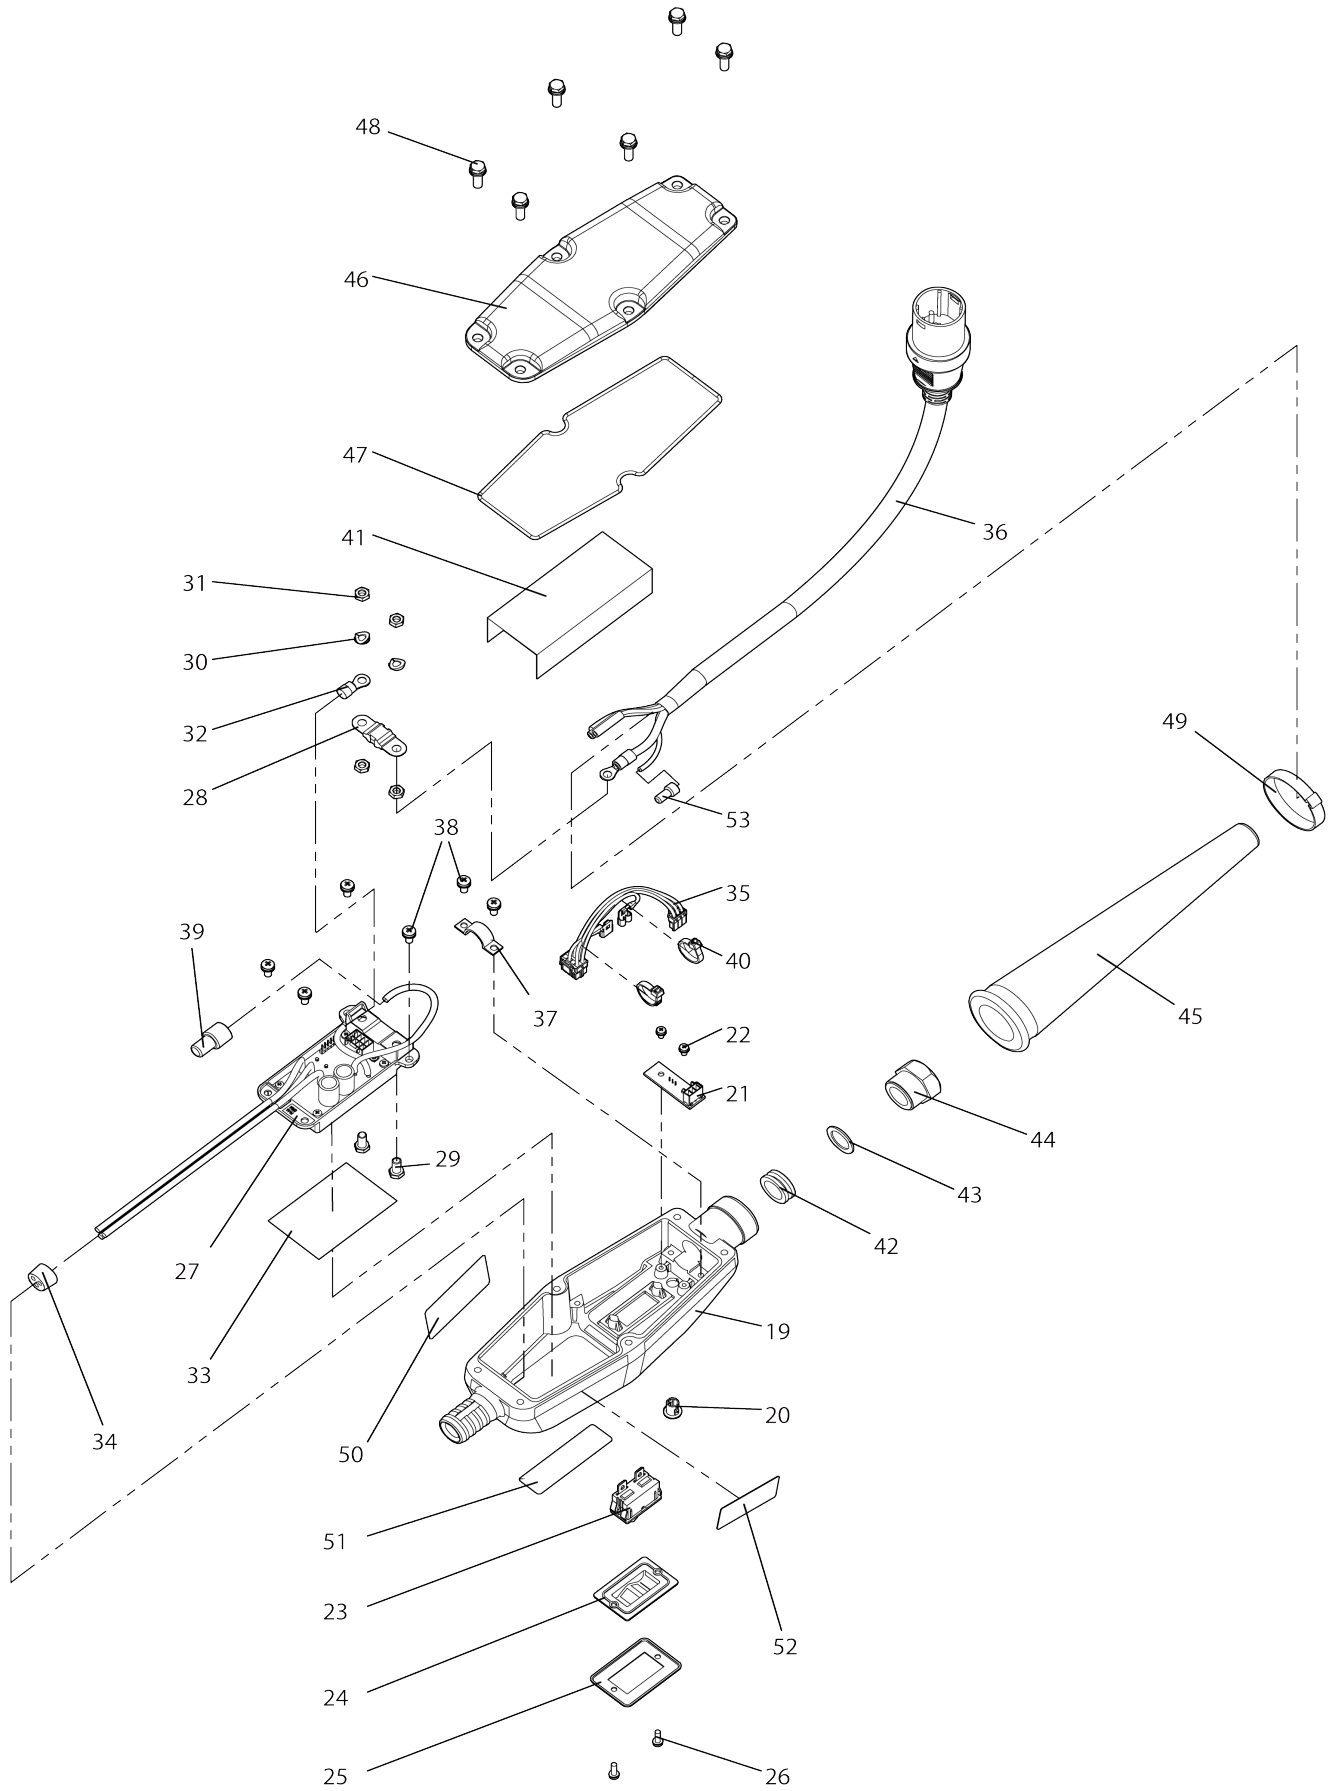

Model No.VR004C CORDLESS CONCRETE VIBRATOR

Model No.VR004C CORDLESS CONCRETE VIBRATOR

Model No.VR004C CORDLESS CONCRETE VIBRATOR

Bản vẽ	Mã Phụ tùng	Mô tả	Tương ứng với	Số lượng	Cũ/ Mới	Ghi chú 1	Ghi chú 2
001	HA00000310	VIBRATOR CAP		1			
002	HA00000311	ECCENTRIC WEIGHT		1			
003	HA00000312	BEARING 6202JR2LLHC3		2			
004	HA00000313	WASHER M15.5X22		2			
005	HA00000314	H.S.H. BUTTON BOLT M6X20		2			
006	HA00000315	ROTOR		1			
007	HA00000316	MOTOR ASSEMBLY		1			
008	HA00000317	HOSE JOINT		1			
009	HA00000318	TUBE R6.5X3.5-300		3			
010	HA00000319	RUBBER RING M13X17		1			
011	HA00000320	HOSE ADAPTER		1			
012	HA00000321	HEAT-SHRINK TUBING R1/8X30		3			
013	HA00000322	INTERNAL CABLE GUIDE		1			
014	HA00000323	HEAT-SHRINK TUBING 15X220		1			
015	HA00000324	INTERNAL CABLE ASSEMBLY(1.5 M)		1			
015		INC. 16					
016	HA00000325	BUTT CRIMP CONNECTOR		6			
017	HA00000326	HOSE M20X33X1.5M		1			
018	HA00000327	HOSE CLAMP M38 W10		3			
019	HA00000328	INVERTER CASE		1			
020	HA00000329	LED LENS COVER		1	*		
020-1	HA00000379	LED LENS COVER	S	1			
021	HA00000330	CIRCUIT BOARD LED		1			
022	HA00000331	PAN HEAD SCREW M3X6		2			
023	HA00000332	SWITCH		1			
024	HA00000333	SWITCH COVER		1			
025	HA00000334	SWITCH PLATE		1			
026	HA00000335	PAN HEAD SCREW M3X12		2			
027	HA00000336	CIRCUIT BOARD ASSEMBLY		1			
028	HA00000337	FUSE		1			
029	HA00000338	HEX BOLT M5X12		2			
030	HA00000079	SPRING WASHER 5		2			
031	HA00000339	LOCK NUT M5		4			
032	HA00000340	RING TERMINAL		1			
033	HA00000341	INSULATION SHEET B		1			
034	HA00000342	CABLE STOPPER		1			
035	HA00000343	HARNESS BOARD		1			
036	HA00000344	CABLE ASS'Y		1			
036		INC. 53					
037	HA00000346	CORD CLAMP		1			
038	HA00000347	PAN HEAD SCREW M4X10		6			
039	HA00000348	CLOSED END CONNECTOR CE-8		1			
040	HA00000349	CABLE TIES		2			
041	HA00000350	INSULATION SHEET		1			
042	HA00000351	RUBBER RING M15X22X16		1			
043	HA00000313	WASHER M15.5X22		1			
044	HA00000352	COMPRESSION NUT M15.5		1			