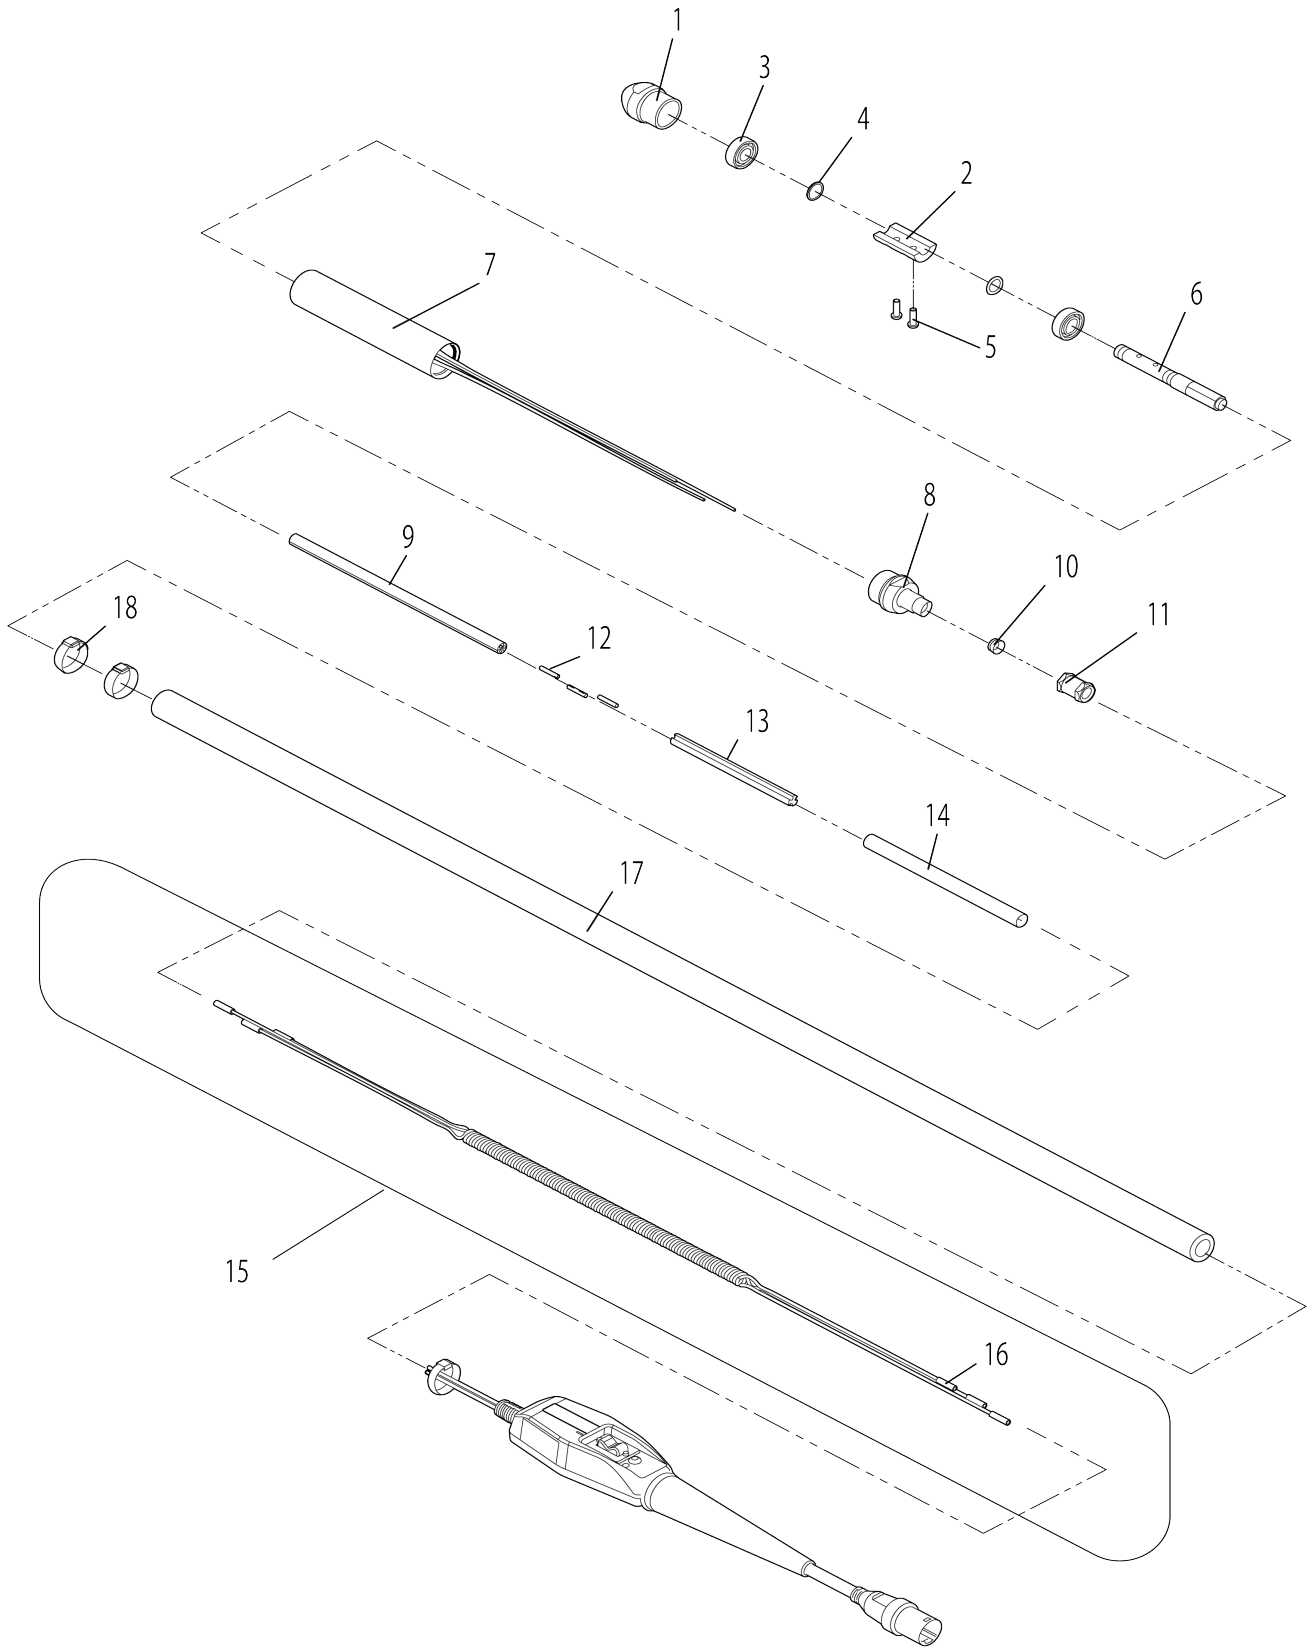

Model No.VR004C CORDLESS CONCRETE VIBRATOR

Model No.VR004C CORDLESS CONCRETE VIBRATOR

Model No.VR004C CORDLESS CONCRETE VIBRATOR

Bản vẽ	Mã Phụ tùng	Mô tả	Tương ứng với	Số lượng	Cũ/ Mới	Ghi chú 1	Ghi chú 2
001	HA00000310	VIBRATOR CAP		1			
002	HA00000311	ECCENTRIC WEIGHT		1			
003	HA00000312	BEARING 6202JR2LLHC3		2			
004	HA00000313	WASHER M15.5X22		2			
005	HA00000314	H.S.H. BUTTON BOLT M6X20		2			
006	HA00000315	ROTOR		1			
007	HA00000316	MOTOR ASSEMBLY		1			
008	HA00000317	HOSE JOINT		1			
009	HA00000318	TUBE R6.5X3.5-300		3			
010	HA00000319	RUBBER RING M13X17		1			
011	HA00000320	HOSE ADAPTER		1			
012	HA00000321	HEAT-SHRINK TUBING R1/8X30		3			
013	HA00000322	INTERNAL CABLE GUIDE		1			
014	HA00000323	HEAT-SHRINK TUBING 15X220		1			
015	HA00000324	INTERNAL CABLE ASSEMBLY(1.5 M)		1			
015		INC. 16					
016	HA00000325	BUTT CRIMP CONNECTOR		6			
017	HA00000326	HOSE M20X33X1.5M		1			
018	HA00000327	HOSE CLAMP M38 W10		3			
019	HA00000328	INVERTER CASE		1			
020	HA00000329	LED LENS COVER		1	*		
020-1	HA00000379	LED LENS COVER	S	1			
021	HA00000330	CIRCUIT BOARD LED		1			
022	HA00000331	PAN HEAD SCREW M3X6		2			
023	HA00000332	SWITCH		1			
024	HA00000333	SWITCH COVER		1			
025	HA00000334	SWITCH PLATE		1			
026	HA00000335	PAN HEAD SCREW M3X12		2			
027	HA00000336	CIRCUIT BOARD ASSEMBLY		1			
028	HA00000337	FUSE		1			
029	HA00000338	HEX BOLT M5X12		2			
030	HA00000079	SPRING WASHER 5		2			
031	HA00000339	LOCK NUT M5		4			
032	HA00000340	RING TERMINAL		1			
033	HA00000341	INSULATION SHEET B		1			
034	HA00000342	CABLE STOPPER		1			
035	HA00000343	HARNESS BOARD		1			
036	HA00000344	CABLE ASS'Y		1			
036		INC. 53					
037	HA00000346	CORD CLAMP		1			
038	HA00000347	PAN HEAD SCREW M4X10		6			
039	HA00000348	CLOSED END CONNECTOR CE-8		1			
040	HA00000349	CABLE TIES		2			
041	HA00000350	INSULATION SHEET		1			
042	HA00000351	RUBBER RING M15X22X16		1			
043	HA00000313	WASHER M15.5X22		1			
044	HA00000352	COMPRESSION NUT M15.5		1			