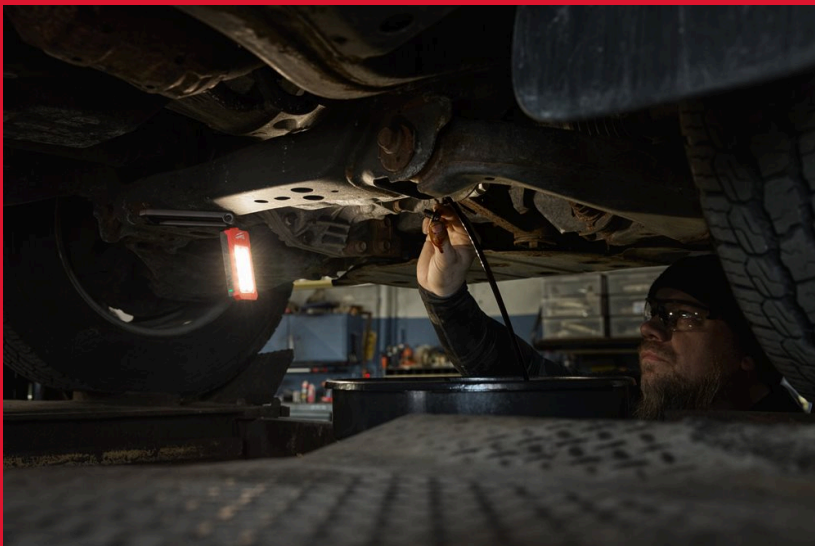

## INTERNAL RECHARGEABLE FOLDING FLOOD LIGHT

- 500 lumens of TRUEVIEW™ high definition output delivers consistent beam, optimised colour temperature and true representation of colours & details
- 3 modes to manage output and run time
- Can be mounted with double magnet or hanging the light with an integrated carabiner hook gives more versatility
- Compact size allows easy storage in pocket
- IP54 rating, light is protected from dust and splashing water
- Impact and chemical resistant lens for more durability on the job site
- Safety blinking feature allows end user to be informed of low battery status
- Conveniently charge MILWAUKEE® RECHARGEABLE internal battery with USB-C cable from USB power source or AC outlet (wall plug not included)
- Job site tough USB-C braided cable with metal ends
- Includes USB cable