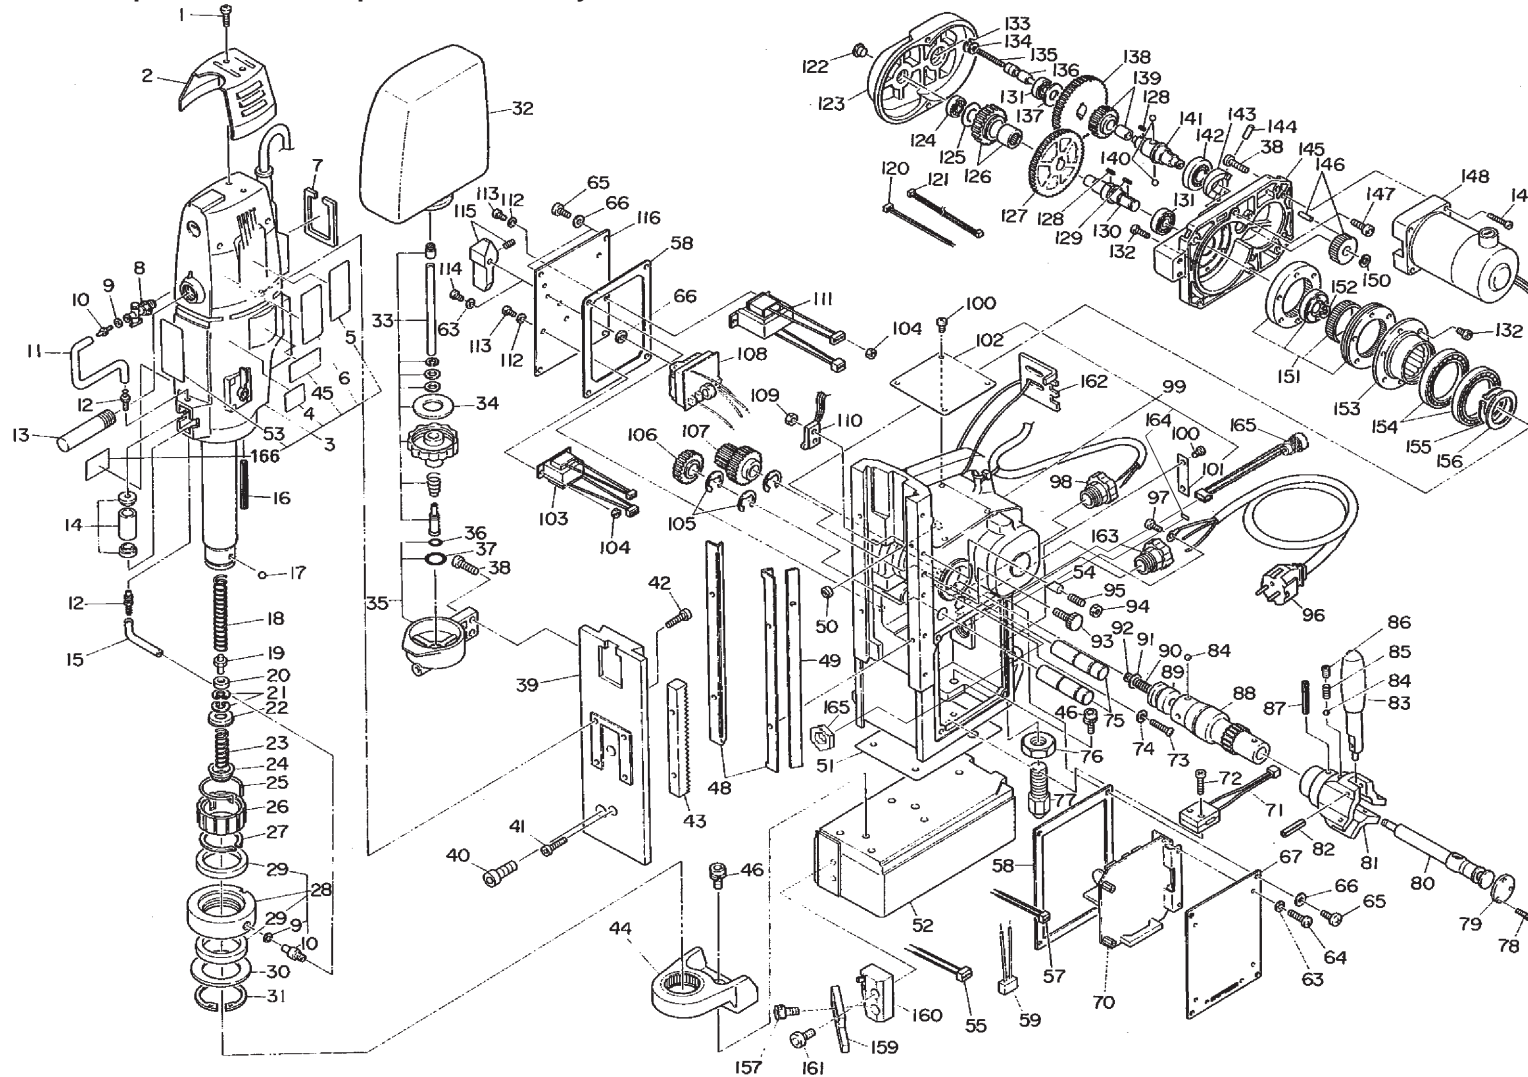

ATRA ACE QA-6500 220-240V ~ ASSEMBLY

⚠ WARNING

This diagram is for reference only. Do not attempt to service or repair the Nitto Portable Magnetic Drilling Machine. Do not take the machine apart. Contact an authorized Nitto dealer for all service and repair of the machine. Improper service and repair can cause accidents and severe injuries. Never attempt to modify the machine. Never attempt to service or repair the machine yourself.