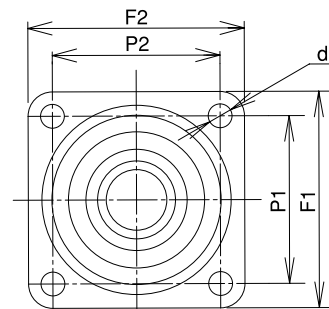

HJ-130

HJ-150

Size 	Model Number	Wheel	Bearing	Load Capacity		Tire Width R 	Shaft Diameter D 	Overall Height H1 	Plate Size F1/F2 	Mounting Hole Spacing P1/P2 (P1'/P2') 	Plate Hole d 	Offset E 	Weight (g) 
				(daN)	(kgf)								
130	HJ-130	Rubber	B/B	150	153.0	42	12	177	108/108	80/80	11	40	1,540
150	HJ-150	Rubber	B/B	180	183.6	38	12	187	100/100	※80/80 (75/75)	11	40	1,710

Unit: mm

Bearing: B/B -- Steel bearing

※Oval-shaped screw holes

【Bracket Dimensions】

Unit: mm

Size 	Bracket Height H 	Bracket Width B 
130	112	53
150	112	53

* The shaft set is included in the bracket.

HJ-150