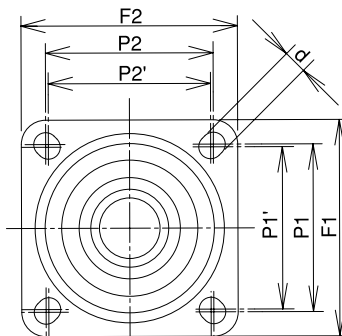

HJ-130

HJ-150

Size 	Model Number	Wheel	Bearing	Load Capacity		Tire Width R 	Shaft Diameter D 	Overall Height H1 	Plate Size F1/F2 	Mounting Hole Spacing P1/P2 (P1'/P2') 	Plate Hole d 	Offset E 	Weight (g) 
				(daN)	(kgf)								
130	HJ-130	Rubber	B/B	150	153.0	42	12	177	108/108	80/80	11	40	1,540
150	HJ-150	Rubber	B/B	180	183.6	38	12	187	100/100	※80/80 (75/75)	11	40	1,710

Unit: mm

Bearing: B/B -- Steel bearing

※Oval-shaped screw holes

【Bracket Dimensions】

Unit: mm

Size 	Bracket Height H 	Bracket Width B 
130	112	53
150	112	53

* The shaft set is included in the bracket.

HJ-150